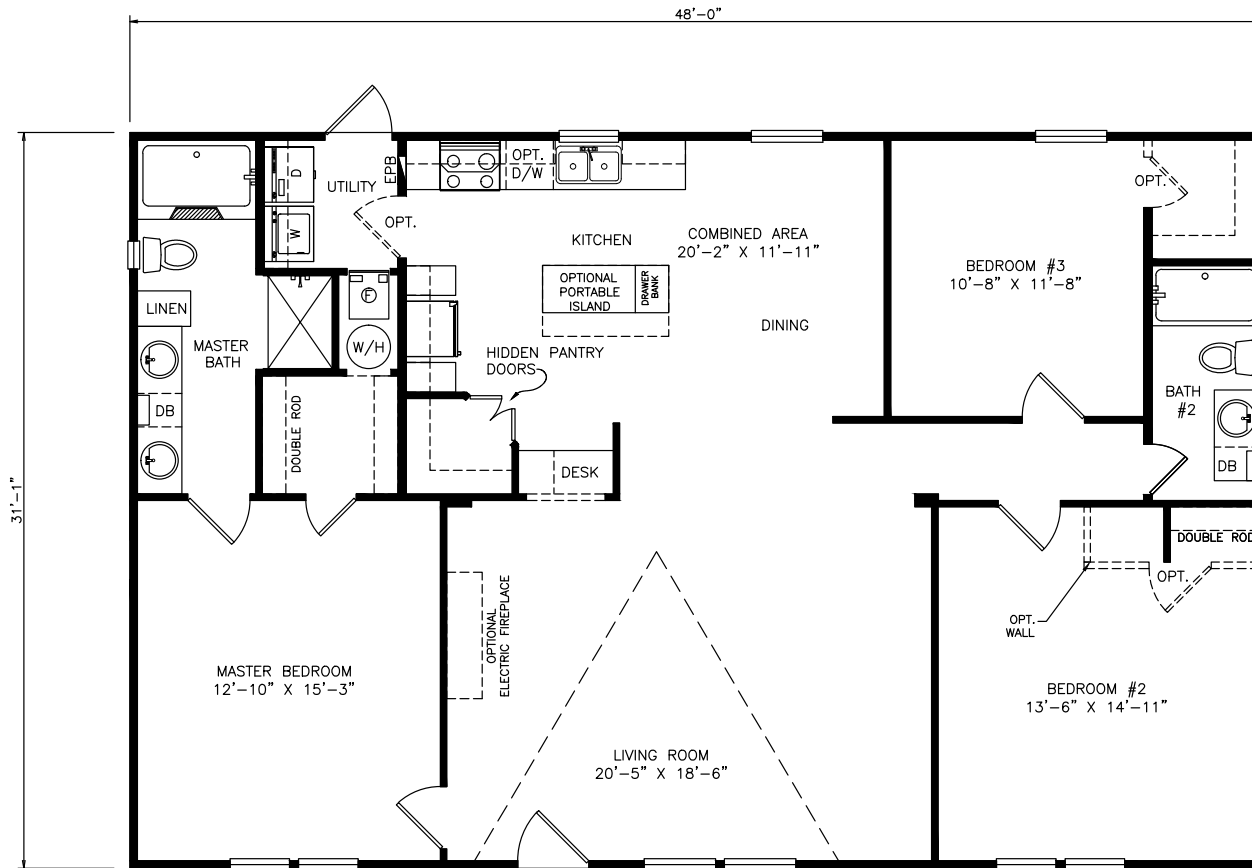

Hadley

Heritage Series - Multi Section

1,497 SQ. FT. (Approximate) 3 Bedrooms, 2 Baths

Last Updated: 6-23-21

MOBILE HOMES ON MAIN
8355 E. Main Street
Mesa, AZ 85207

MobileHomesOnMain.com | 1-800-750-8796

IMPORTANT: Alta Cima Corp reserves the right to modify, cancel or substitute products or features of this event at any time without prior notice or obligation. Pictures and other promotional materials are representative and may depict or contain floor plans, square footages, elevations, options, upgrades, extra design features, decorations, floor coverings, specialty light fixtures, custom paint and wall coverings, window treatments, landscaping, sound and alarm systems, furnishings, appliances, and other designer/decorator features and amenities that are not included as part of the home and/or may not be available at all locations. Home, pricing and community information is subject to change, and homes to prior sale, at any time without notice or obligation. ©2020 Alta Cima Corp. All rights reserved.