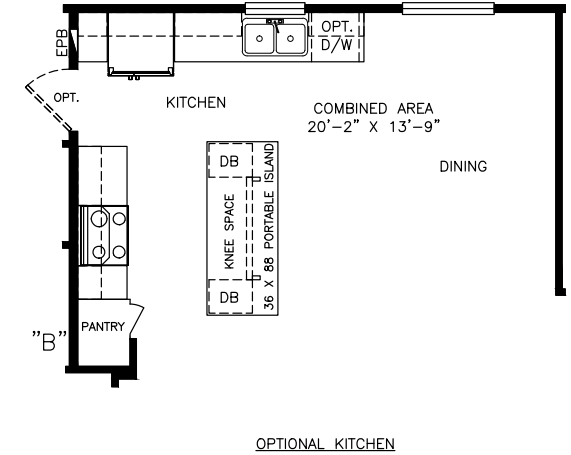

Hadley

Heritage Series - Multi Section

1,497 SQ. FT. (Approximate) 3 Bedrooms, 2 Baths

Last Updated: 6-23-21

MOBILE HOMES ON MAIN
8355 E. Main Street
Mesa, AZ 85207

MobileHomesOnMain.com | 1-800-750-8796

IMPORTANT: Alta Cima Corp reserves the right to modify, cancel or substitute products or features of this event at any time without prior notice or obligation. Pictures and other promotional materials are representative and may depict or contain floor plans, square footages, elevations, options, upgrades, extra design features, decorations, floor coverings, specialty light fixtures, custom paint and wall coverings, window treatments, landscaping, sound and alarm systems, furnishings, appliances, and other designer/decorator features and amenities that are not included as part of the home and/or may not be available at all locations. Home, pricing and community information is subject to change, and homes to prior sale, at any time without notice or obligation. ©2020 Alta Cima Corp. All rights reserved.