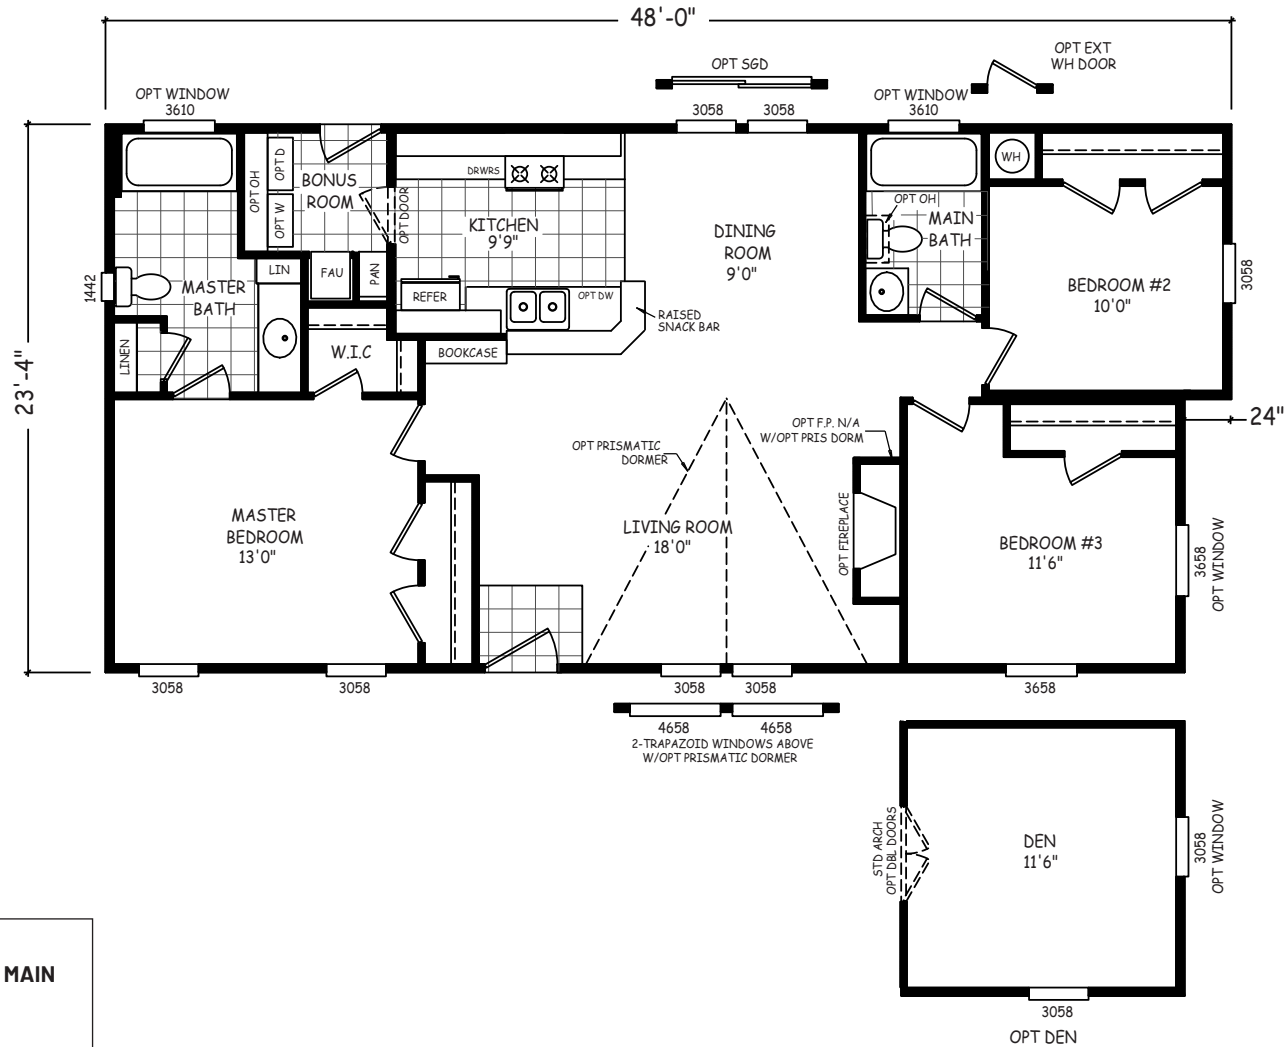

Gunnington

GS Series

1,096 SQ. FT. (Approximate) 3 Bedroom, 2 Bath

Last Updated: 4-29-22

MOBILE HOMES ON MAIN
8355 E. Main Street
Mesa, AZ 85207

MobileHomesOnMain.com | 1-800-750-8796

IMPORTANT: Alta Cima Corp reserves the right to modify, cancel or substitute products or features of this event at any time without prior notice or obligation. Pictures and other promotional materials are representative and may depict or contain floor plans, square footages, elevations, options, upgrades, extra design features, decorations, floor coverings, specialty light fixtures, custom paint and wall coverings, window treatments, landscaping, sound and alarm systems, furnishings, appliances, and other designer/decorator features and amenities that are not included as part of the home and/or may not be available at all locations. Home, pricing and community information is subject to change, and homes to prior sale, at any time without notice or obligation. ©2020 Alta Cima Corp. All rights reserved.