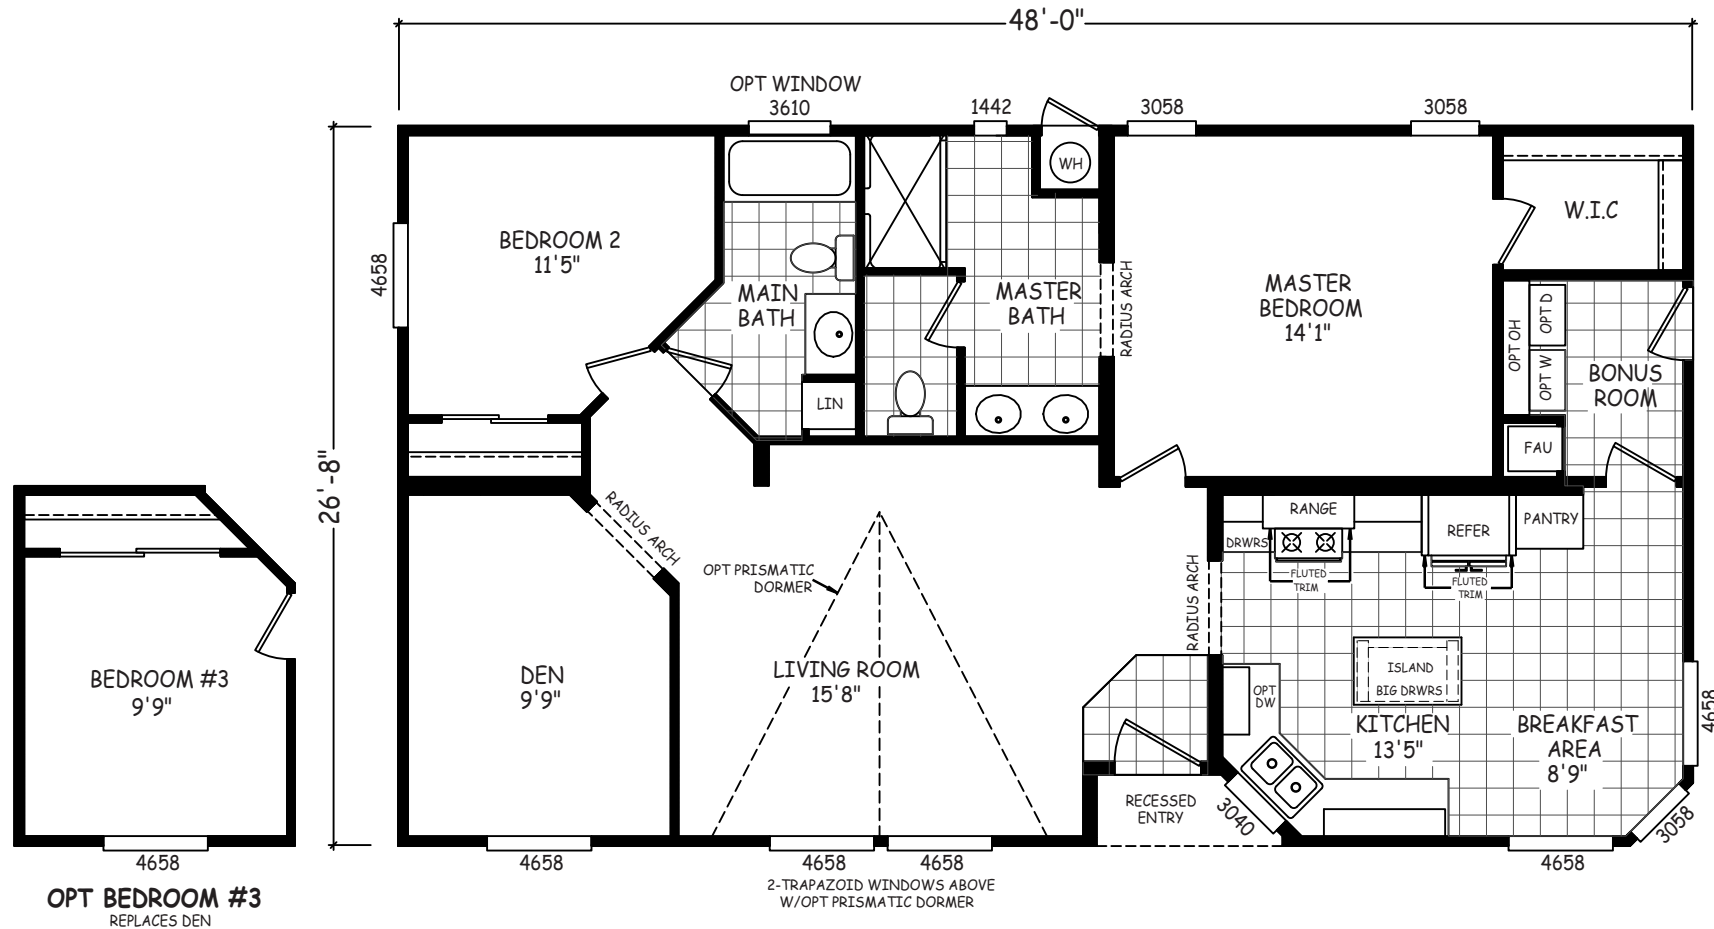

Glenmar

Signature Series

Mobile Homes ON MAIN

3 Bedroom, 2 Bath
Approx. 1,262 Sq. Ft.

1-800-750-8796

www.MobileHomesOnMain.com

1-800-750-8796

www.MobileHomesOnMain.com