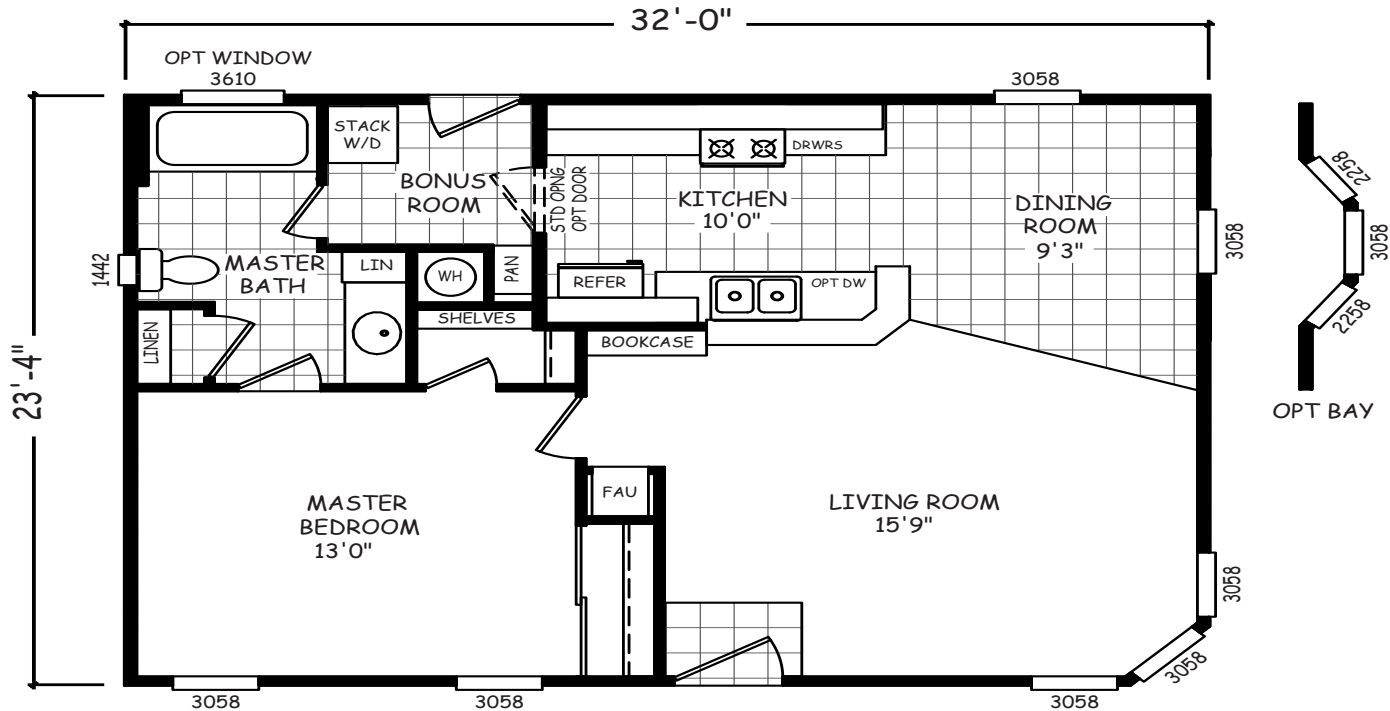

Geralds

GS Series

747 SQ. FT. (Approximate) 1 Bedroom, 1 Bath

Last Updated: 10-30-20

MOBILE HOMES ON MAIN
8355 E. Main Street
Mesa, AZ 85207

MobileHomesOnMain.com | 1-800-750-8796

IMPORTANT: Alta Cima Corp reserves the right to modify, cancel or substitute products or features of this event at any time without prior notice or obligation. Pictures and other promotional materials are representative and may depict or contain floor plans, square footages, elevations, options, upgrades, extra design features, decorations, floor coverings, specialty light fixtures, custom paint and wall coverings, window treatments, landscaping, sound and alarm systems, furnishings, appliances, and other designer/decorator features and amenities that are not included as part of the home and/or may not be available at all locations. Home, pricing and community information is subject to change, and homes to prior sale, at any time without notice or obligation. ©2020 Alta Cima Corp. All rights reserved.