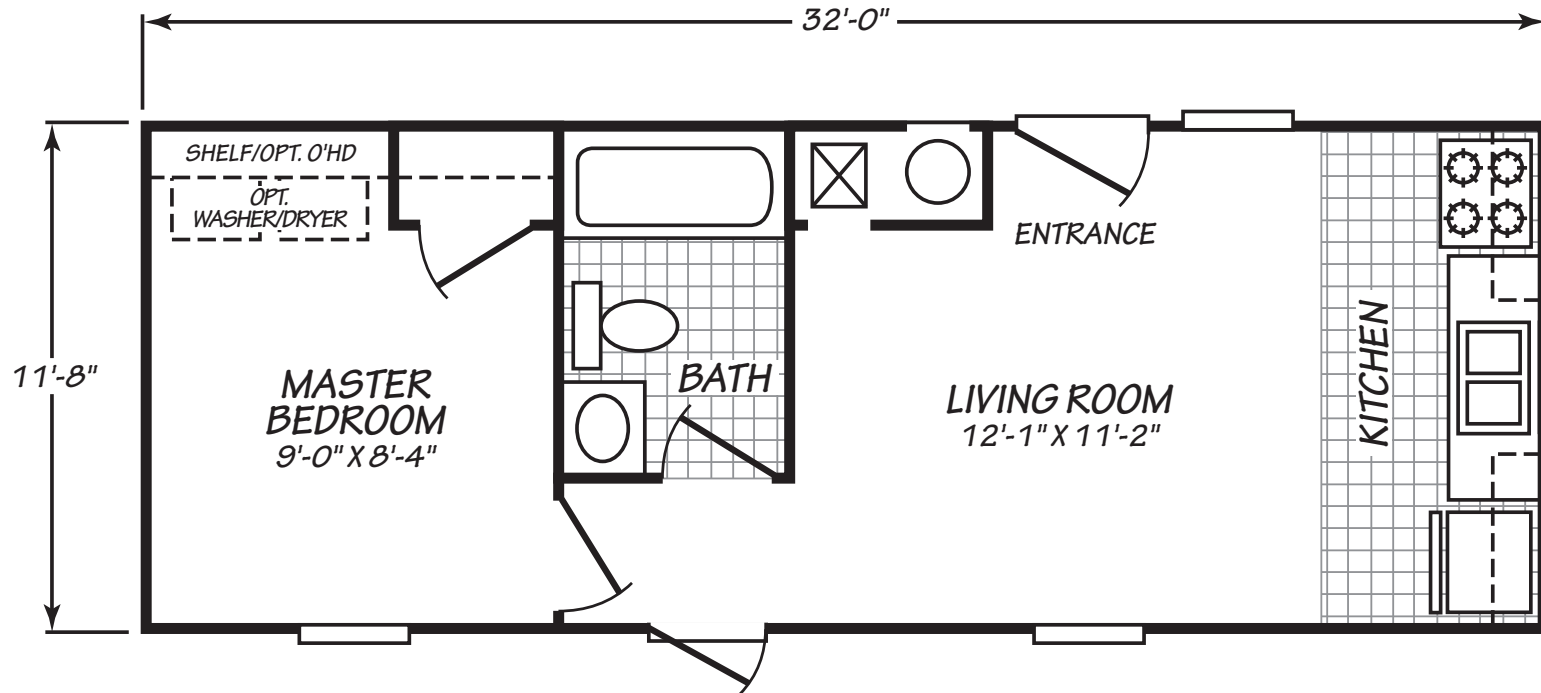

Folley
Canyon Lake Series

Mobile Homes
ON MAIN

1 Bedrooms, 1 Bath
Approx. 378 Sq. Ft.

1-800-750-8796

www.MobileHomesOnMain.com

1-800-750-8796

www.MobileHomesOnMain.com

I authorize Mobile Homes on Main to build my house, per this plan
X _____
Customer Signature / Date