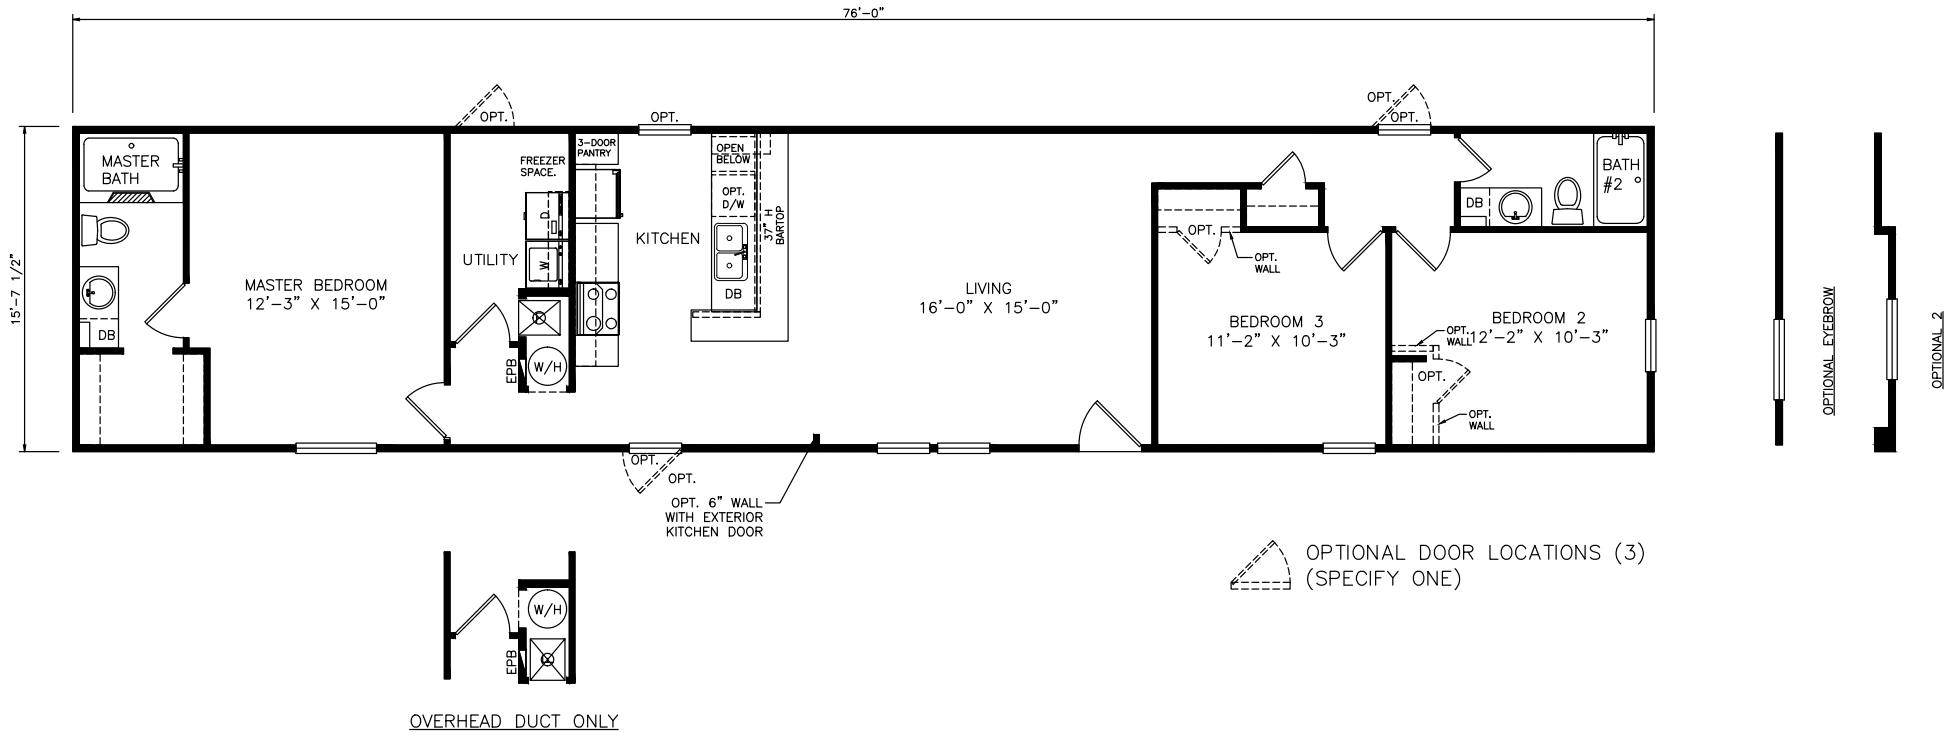

# Fenton

Select Series - Single Section

1,193 SQ. FT. (Approximate) 3 Bedrooms, 2 Baths

Last Updated: 6-18-21

**MOBILE HOMES ON MAIN**  
 8355 E. Main Street  
 Mesa, AZ 85207

**MobileHomesOnMain.com | 1-800-750-8796**