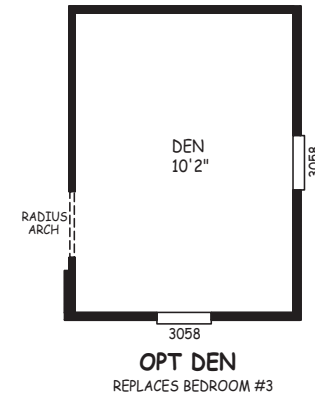

**Elliot**  
Estate Series

*Mobile Homes*  
**ON MAIN**

3 Bedroom, 2 Bath  
Approx. 1,632 Sq. Ft.

1-800-750-8796

www.MobileHomesOnMain.com

1-800-750-8796

www.MobileHomesOnMain.com

I authorize Mobile Homes on Main to build my house, per this plan  
X  
Customer Signature / Date