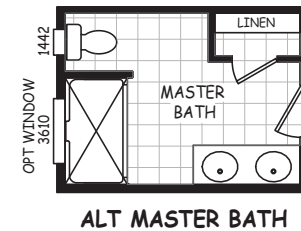

**Elliot**  
Estate Series

*Mobile Homes*  
**ON MAIN**

3 Bedroom, 2 Bath  
Approx. 1,632 Sq. Ft.

1-800-750-8796

www.MobileHomesOnMain.com

1-800-750-8796

www.MobileHomesOnMain.com

I authorize Mobile Homes on Main to build my house, per this plan  
X  
Customer Signature / Date