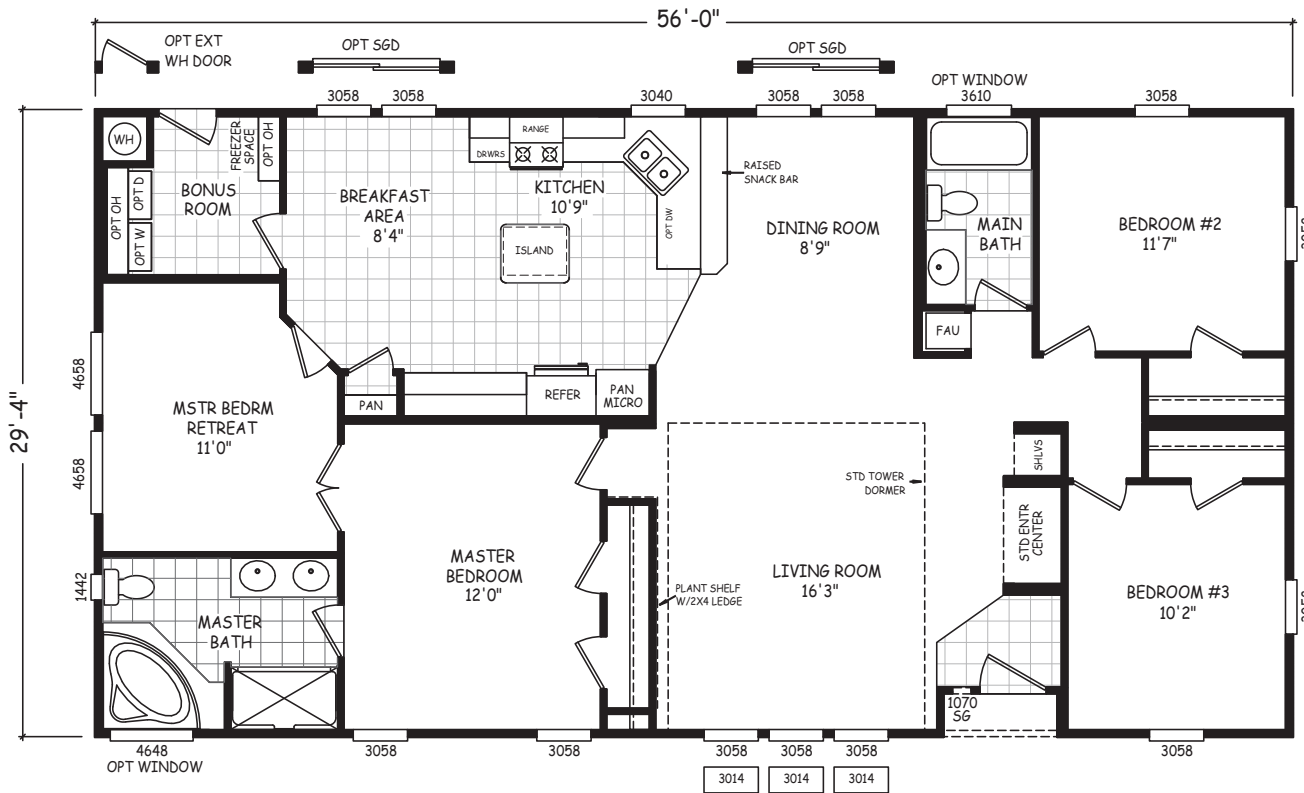

**Elliot**  
Estate Series

*Mobile Homes*  
**ON MAIN**

3 Bedroom, 2 Bath  
Approx. 1,632 Sq. Ft.

1-800-750-8796

www.MobileHomesOnMain.com

1-800-750-8796

www.MobileHomesOnMain.com

I authorize Mobile Homes on Main to build my house, per this plan  
X  
Customer Signature / Date