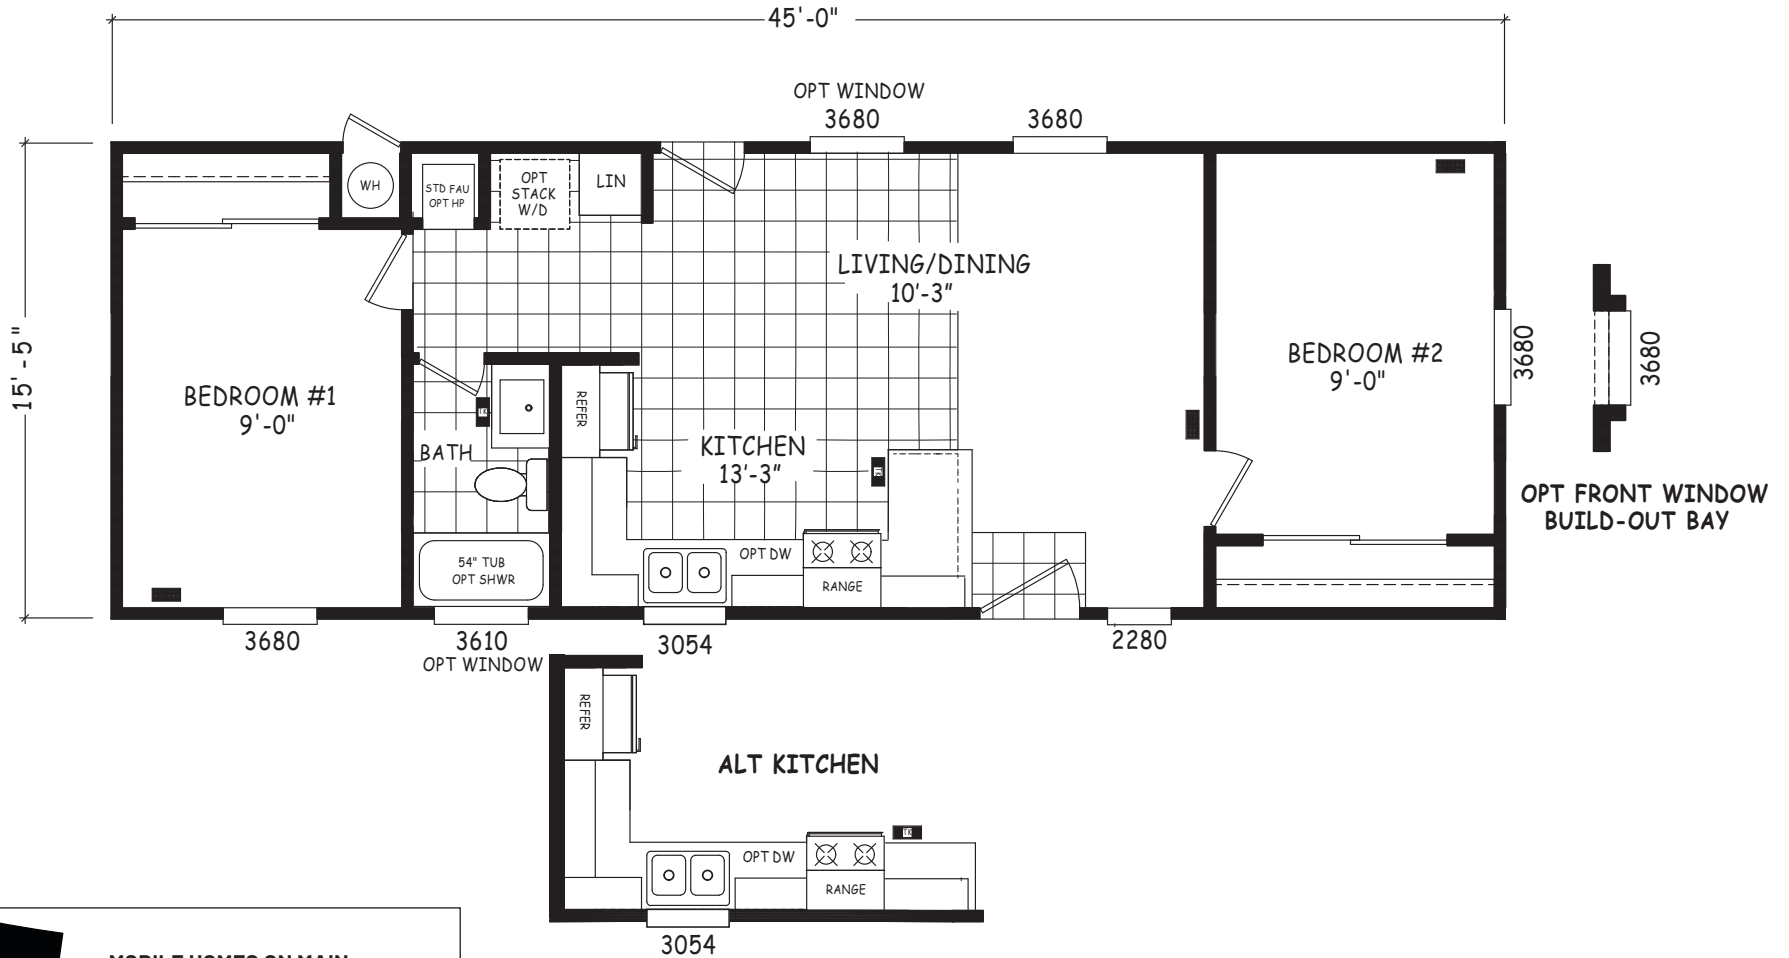

Easton

Encore Single Wide Series

694 SQ. FT. (Approximate) 2 Bedroom, 1 Bath

Last Updated: 12-8-22

MOBILE HOMES ON MAIN
8355 E. Main Street
Mesa, AZ 85207

MobileHomesOnMain.com | 1-800-750-8796

IMPORTANT: Alta Cima Corp reserves the right to modify, cancel or substitute products or features of this event at any time without prior notice or obligation. Pictures and other promotional materials are representative and may depict or contain floor plans, square footages, elevations, options, upgrades, extra design features, decorations, floor coverings, specialty light fixtures, custom paint and wall coverings, window treatments, landscaping, sound and alarm systems, furnishings, appliances, and other designer/decorator features and amenities that are not included as part of the home and/or may not be available at all locations. Home, pricing and community information is subject to change, and homes to prior sale, at any time without notice or obligation. ©2020 Alta Cima Corp. All rights reserved.