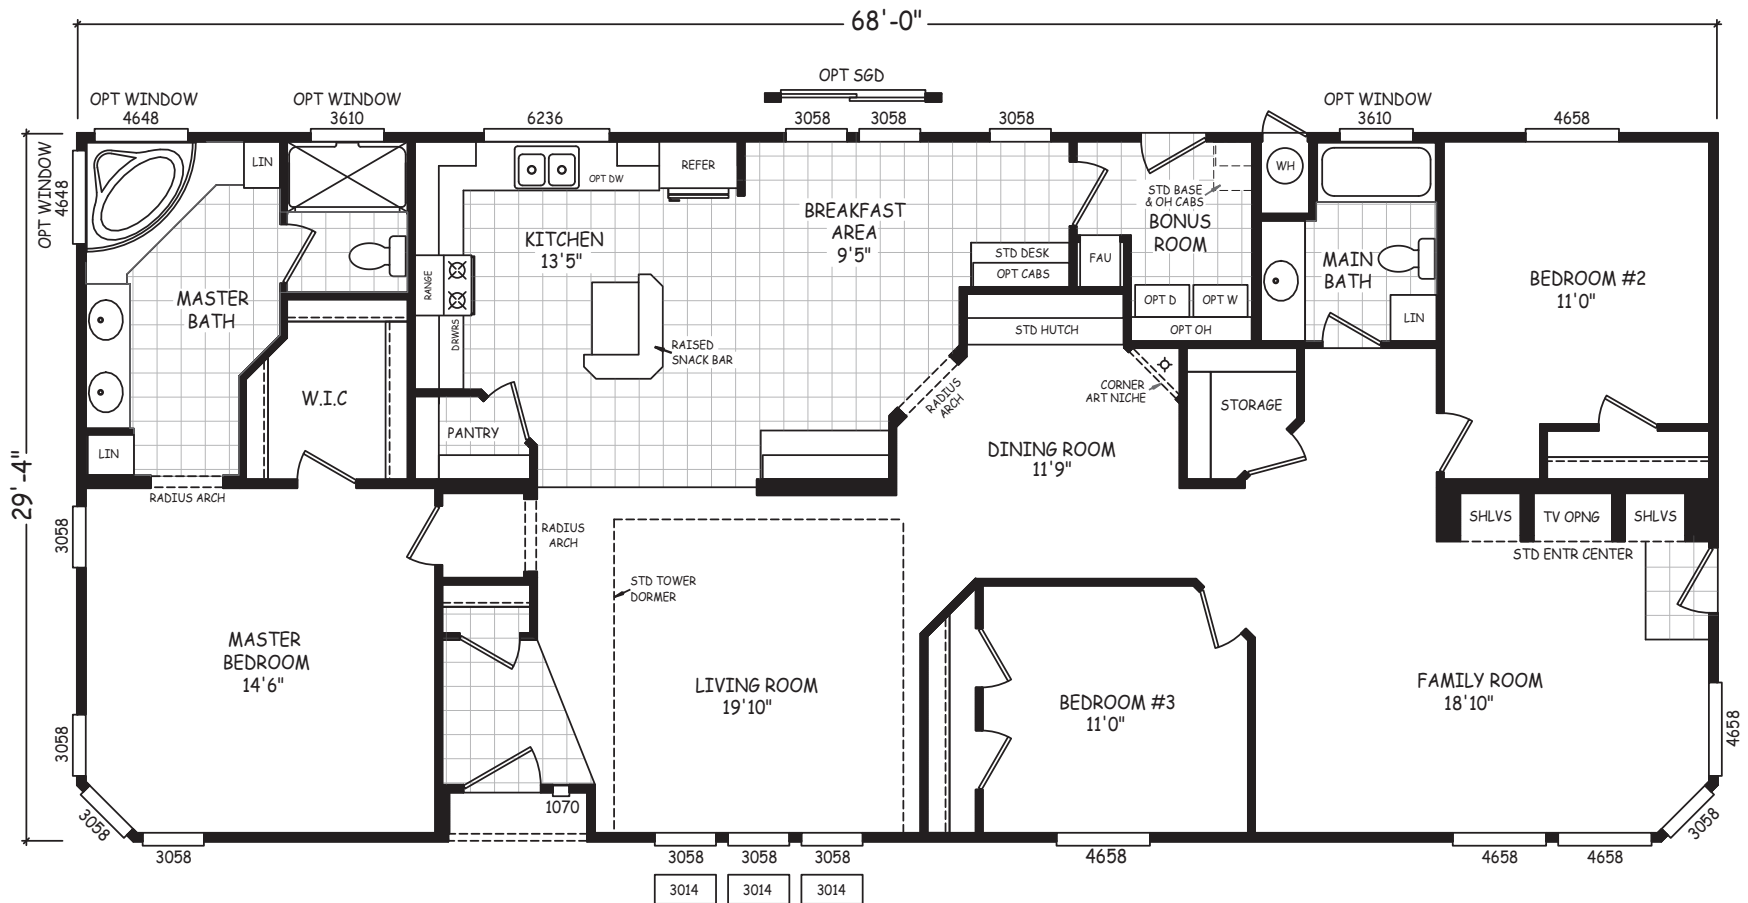

Eagle View

Estate Series

Mobile Homes

ON MAIN

3 Bedroom, 2 Bath
Approx. 1,979 Sq. Ft.

1-800-750-8796

www.MobileHomesOnMain.com

1-800-750-8796

www.MobileHomesOnMain.com

I authorize Mobile Homes on Main to build my house, per this plan

X _____

Customer Signature / Date

Mobile Homes On Main
8355 E. Main Street
Mesa, Arizona 85207

Main Street

Mobile Homes ON MAIN

N

Important: Due to our policy of constant improvement, all information in our brochures may vary from actual home. The right is reserved to make changes at any time, without notice or obligation, in colors, materials, specifications, processes, and models. All dimensions and square footage calculations are nominal and approximate figures. Please check with your sales person for specific and current information. Last Updated: 6-20-18