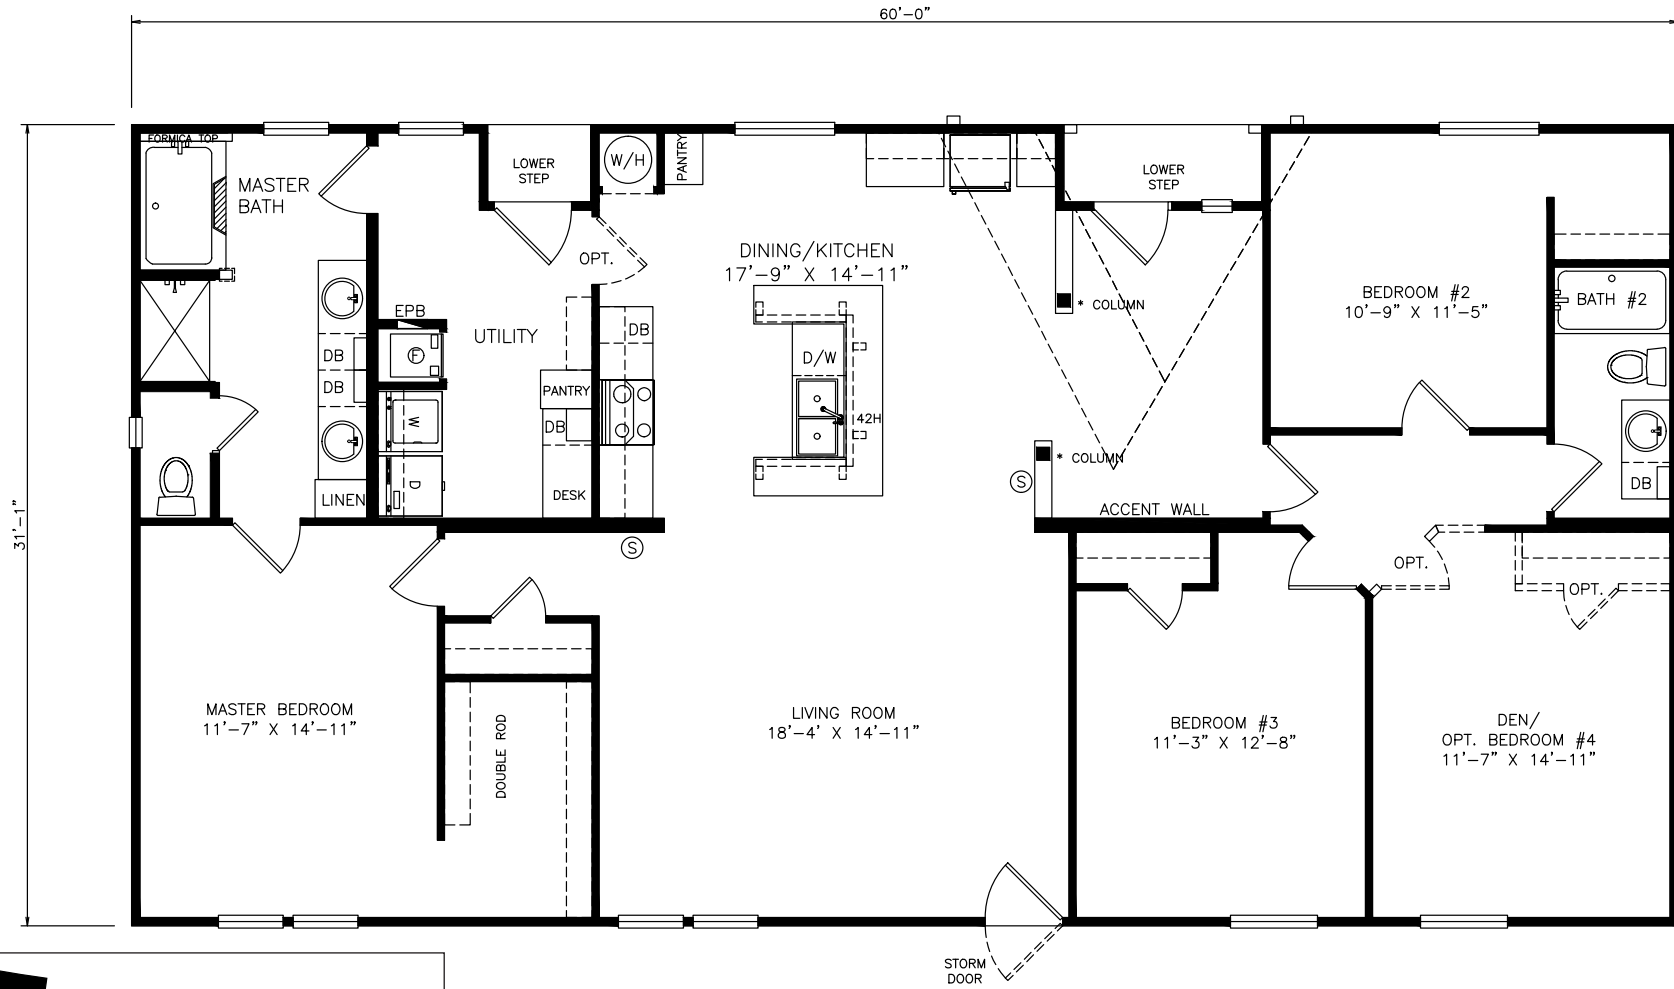

Dovehill

Classic Series - Multi Section

1,865 SQ. FT. (Approximate) 3 Bedrooms, 2 Baths

Last Updated: 6-16-21

MOBILE HOMES ON MAIN
8355 E. Main Street
Mesa, AZ 85207

MobileHomesOnMain.com | 1-800-750-8796

IMPORTANT: Alta Cima Corp reserves the right to modify, cancel or substitute products or features of this event at any time without prior notice or obligation. Pictures and other promotional materials are representative and may depict or contain floor plans, square footages, elevations, options, upgrades, extra design features, decorations, floor coverings, specialty light fixtures, custom paint and wall coverings, window treatments, landscaping, sound and alarm systems, furnishings, appliances, and other designer/decorator features and amenities that are not included as part of the home and/or may not be available at all locations. Home, pricing and community information is subject to change, and homes to prior sale, at any time without notice or obligation. ©2020 Alta Cima Corp. All rights reserved.