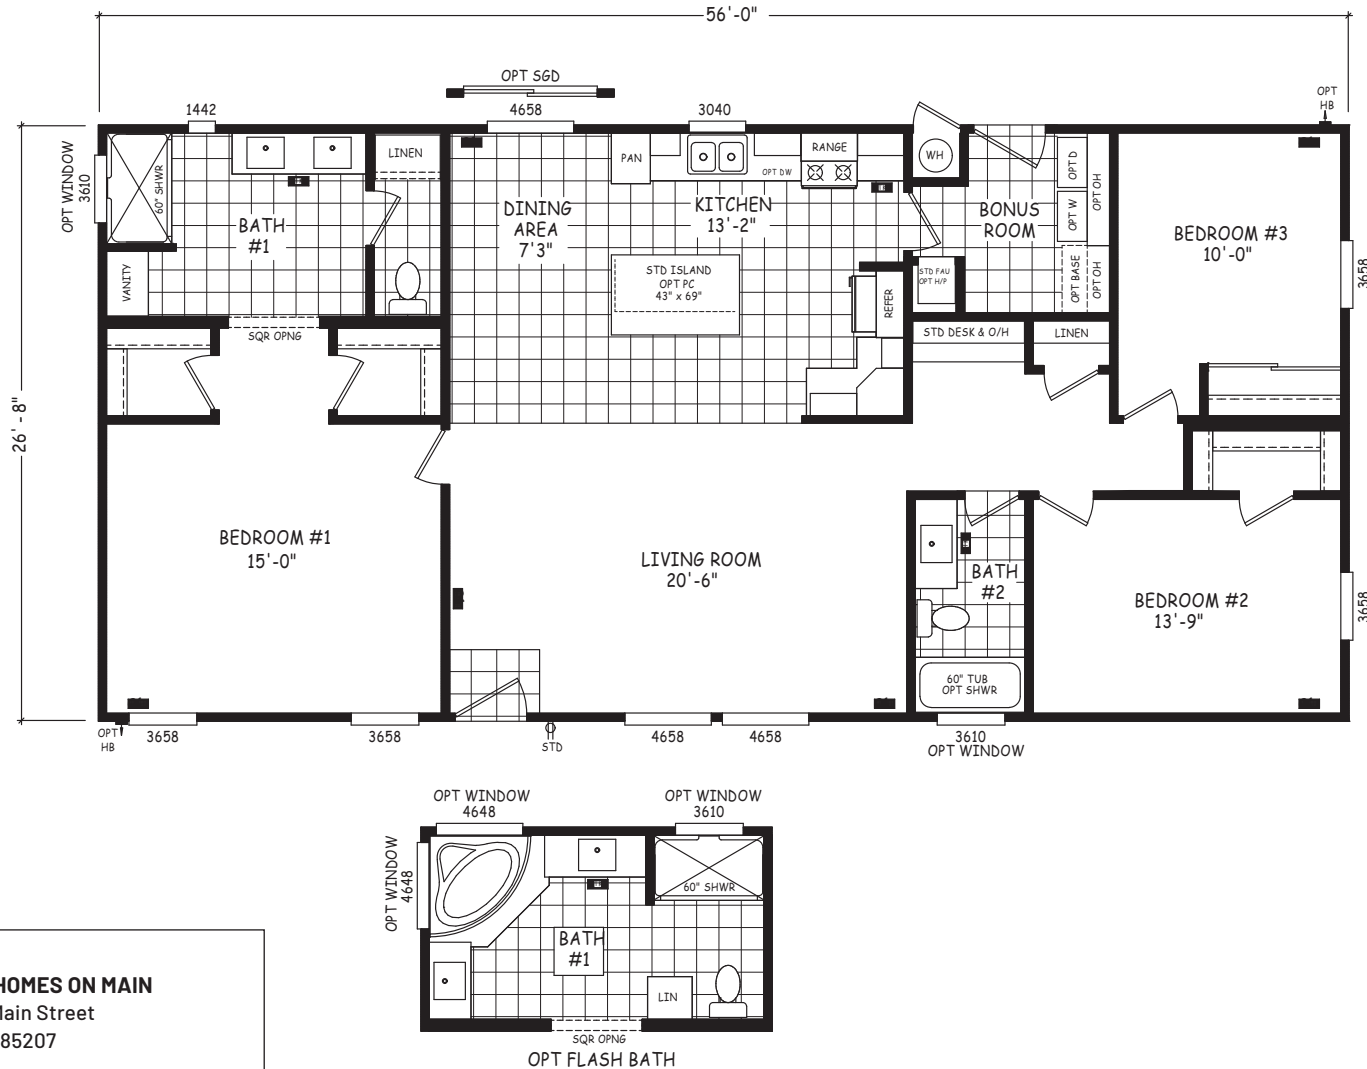

# Dashiell

Edge Series

1,494 SQ. FT. (Approximate) 3 Bedroom, 2 Bath

Last Updated: 8-22-22

**MOBILE HOMES ON MAIN**  
8355 E. Main Street  
Mesa, AZ 85207

**MobileHomesOnMain.com | 1-800-750-8796**

**IMPORTANT:** Alta Cima Corp reserves the right to modify, cancel or substitute products or features of this event at any time without prior notice or obligation. Pictures and other promotional materials are representative and may depict or contain floor plans, square footages, elevations, options, upgrades, extra design features, decorations, floor coverings, specialty light fixtures, custom paint and wall coverings, window treatments, landscaping, sound and alarm systems, furnishings, appliances, and other designer/decorator features and amenities that are not included as part of the home and/or may not be available at all locations. Home, pricing and community information is subject to change, and homes to prior sale, at any time without notice or obligation. ©2020 Alta Cima Corp. All rights reserved.