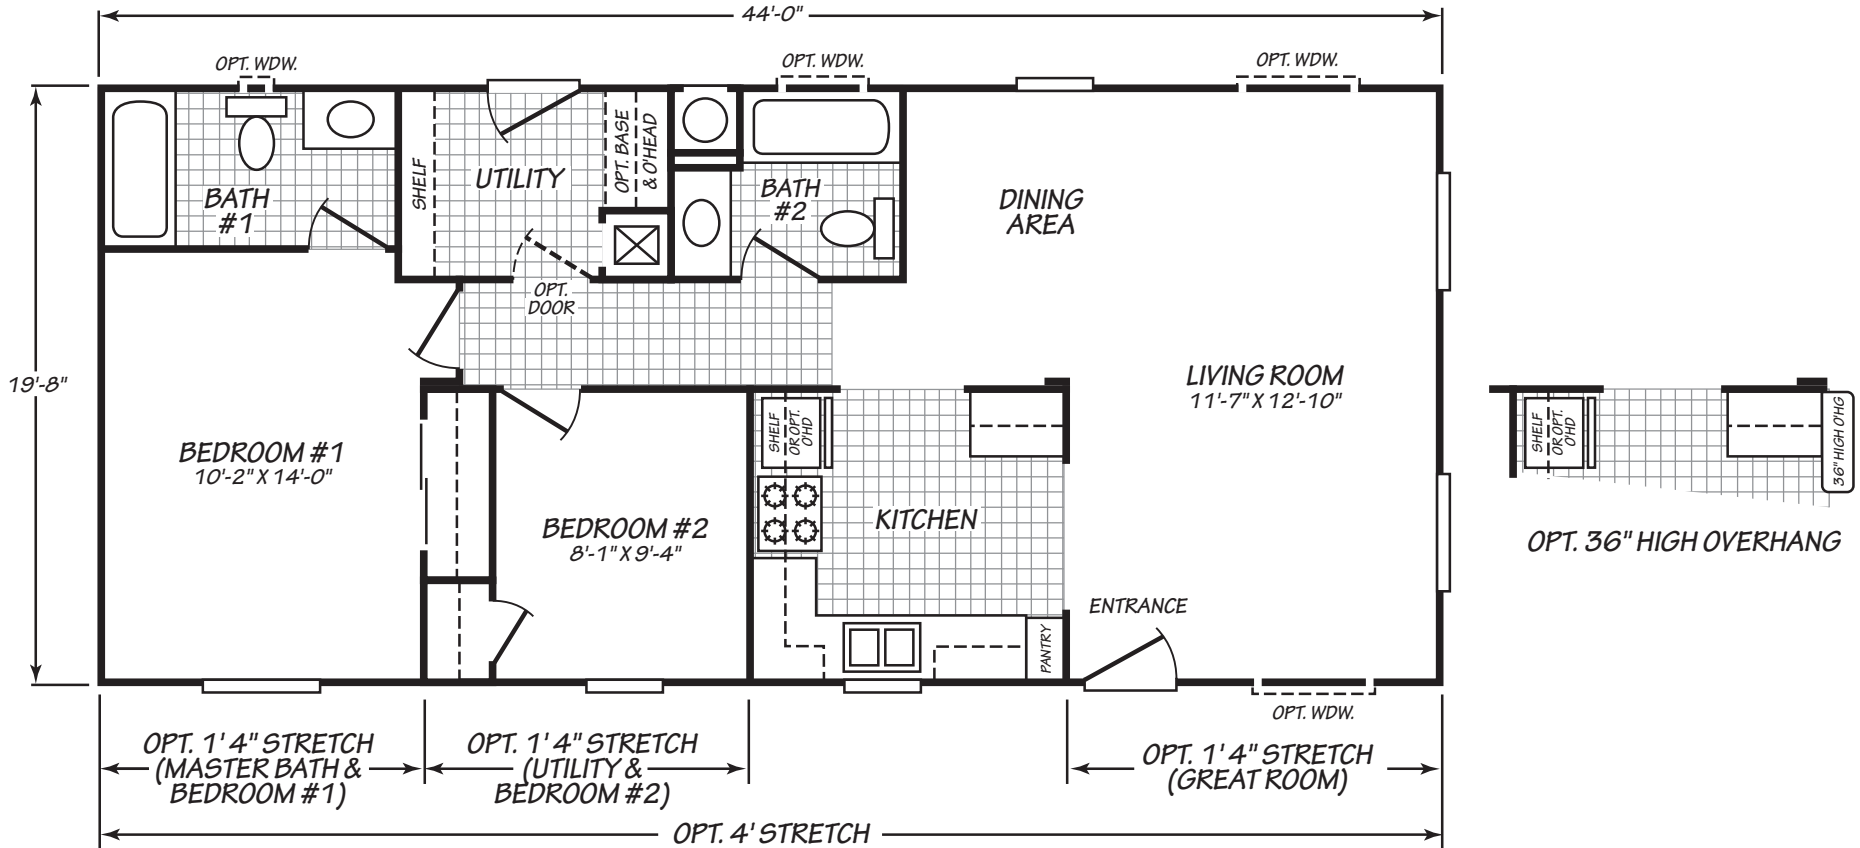

# Clarke

Canyon Lake Series

865 SQ. FT. (Approximate) 2 Bedrooms, 2 Baths

Last Updated: 10-11-24

**MOBILE HOMES ON MAIN**  
8355 E. Main Street  
Mesa, AZ 85207

**MobileHomesOnMain.com | 1-800-750-8796**

**IMPORTANT:** Alta Cima Corp reserves the right to modify, cancel or substitute products or features of this event at any time without prior notice or obligation. Pictures and other promotional materials are representative and may depict or contain floor plans, square footages, elevations, options, upgrades, extra design features, decorations, floor coverings, specialty light fixtures, custom paint and wall coverings, window treatments, landscaping, sound and alarm systems, furnishings, appliances, and other designer/decorator features and amenities that are not included as part of the home and/or may not be available at all locations. Home, pricing and community information is subject to change, and homes to prior sale, at any time without notice or obligation. ©2020 Alta Cima Corp. All rights reserved.