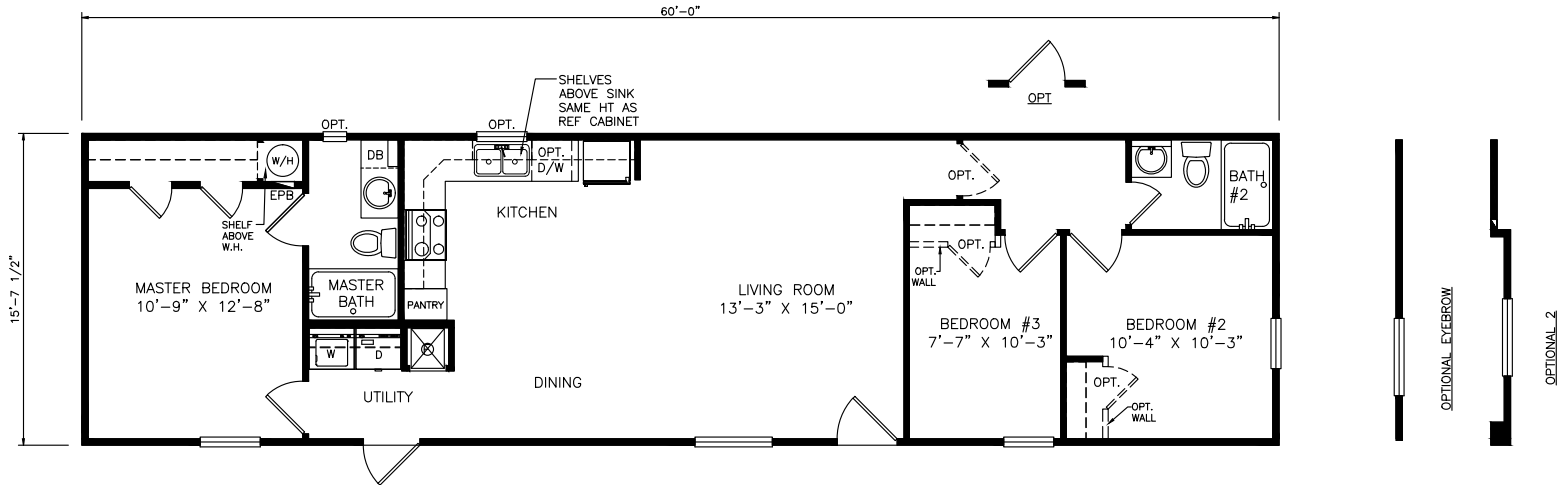

Clareview

Select Series - Single Section

942 SQ. FT. (Approximate) 3 Bedrooms, 2 Baths

Last Updated: 6-18-21

OPTIONAL

MOBILE HOMES ON MAIN
8355 E. Main Street
Mesa, AZ 85207

MobileHomesOnMain.com | 1-800-750-8796