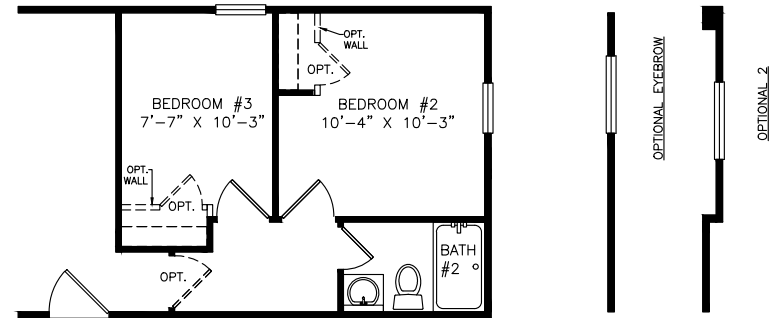

Clareview

Select Series - Single Section

942 SQ. FT. (Approximate) 3 Bedrooms, 2 Baths

Last Updated: 6-18-21

OPTIONAL

MOBILE HOMES ON MAIN
8355 E. Main Street
Mesa, AZ 85207

MobileHomesOnMain.com | 1-800-750-8796