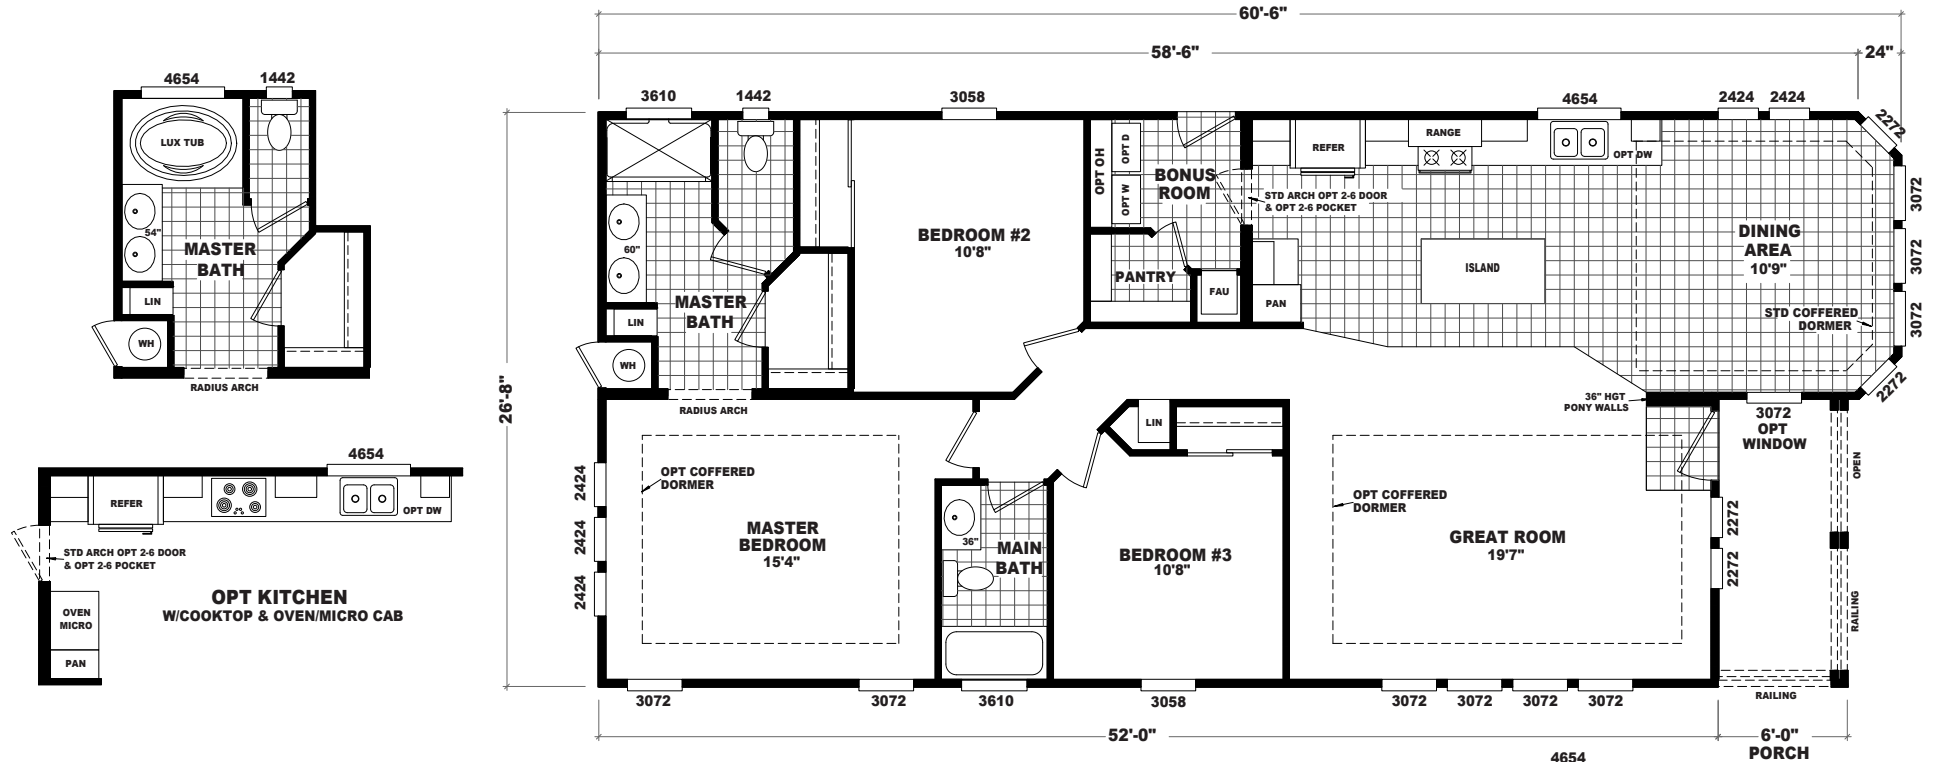

Clairidge

Pacifica Series

Mobile Homes ON MAIN

3 Bedrooms, 2 Baths
Approx. 1,503 Sq. Ft.

1-800-750-8796

www.MobileHomesOnMain.com

1-800-750-8796

www.MobileHomesOnMain.com