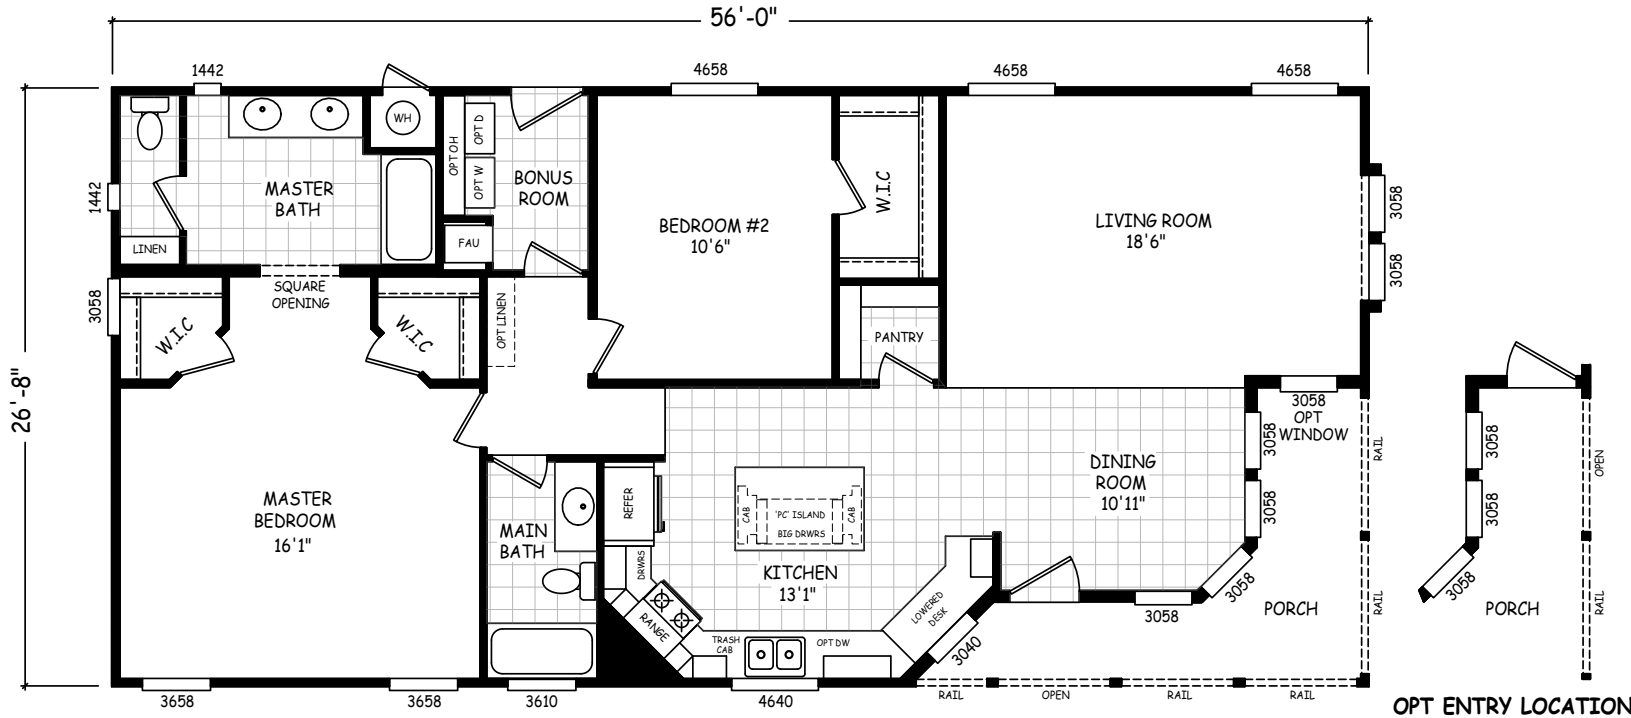

Cicero

Sedona Ridge Series

2 Bedrooms, 2 Baths
Approx. 1,493 Sq. Ft.

1-800-750-8796

www.MobileHomesOnMain.com

1-800-750-8796

www.MobileHomesOnMain.com

I authorize Mobile Homes on Main to build my house, per this plan
 X _____
 Customer Signature / Date