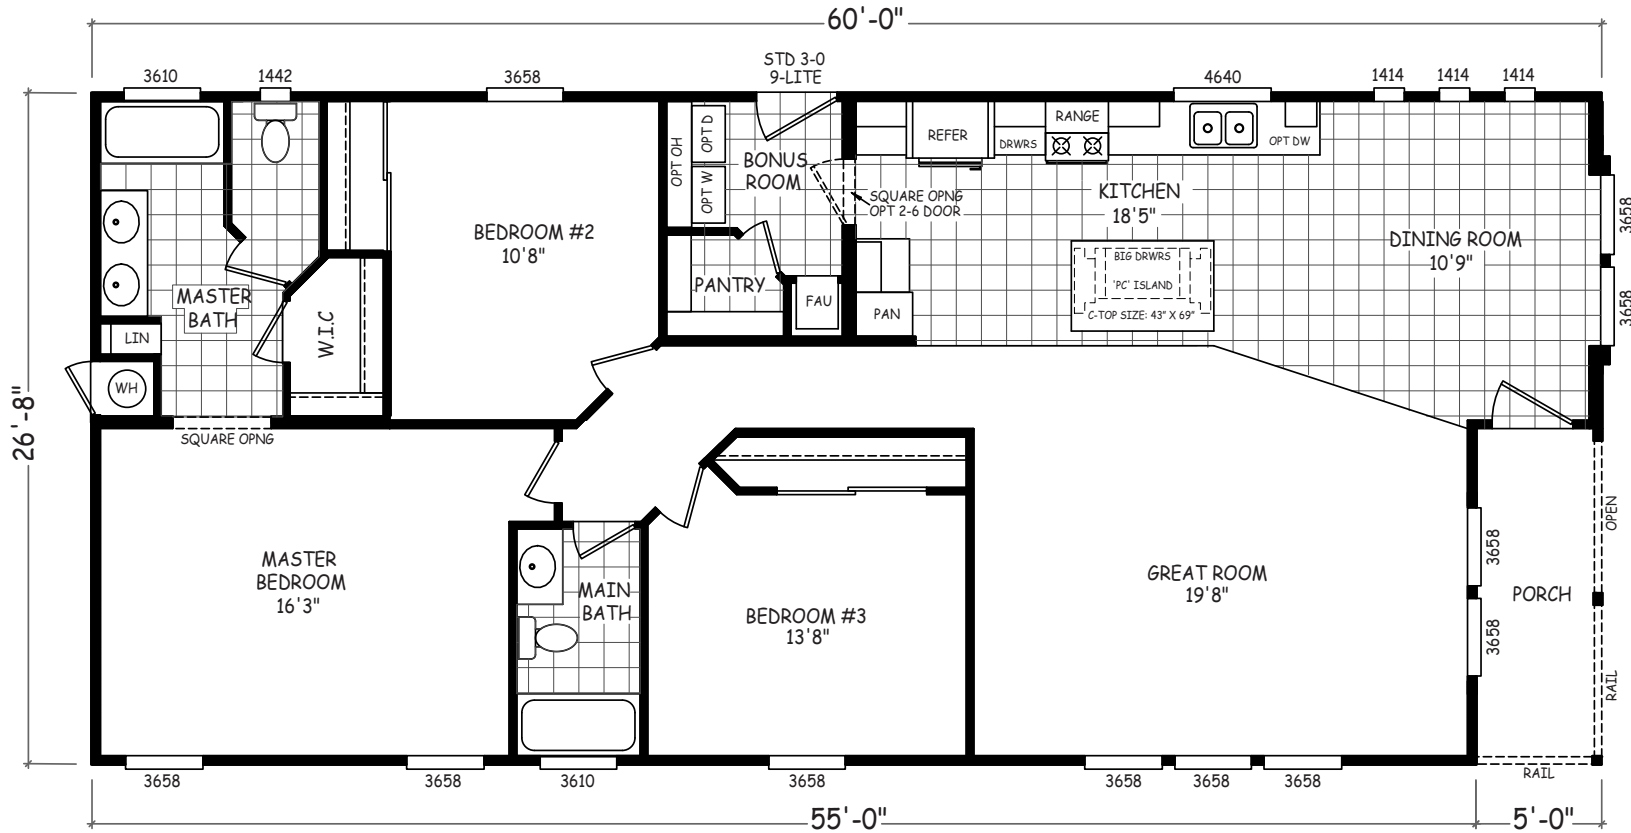

# Chesnee

Sedona Ridge Classic Series

1,600 SQ. FT. (Approximate) 3 Bedroom, 2 Bath

Last Updated: 2-2-23

**MOBILE HOMES ON MAIN**  
8355 E. Main Street  
Mesa, AZ 85207

**MobileHomesOnMain.com | 1-800-750-8796**