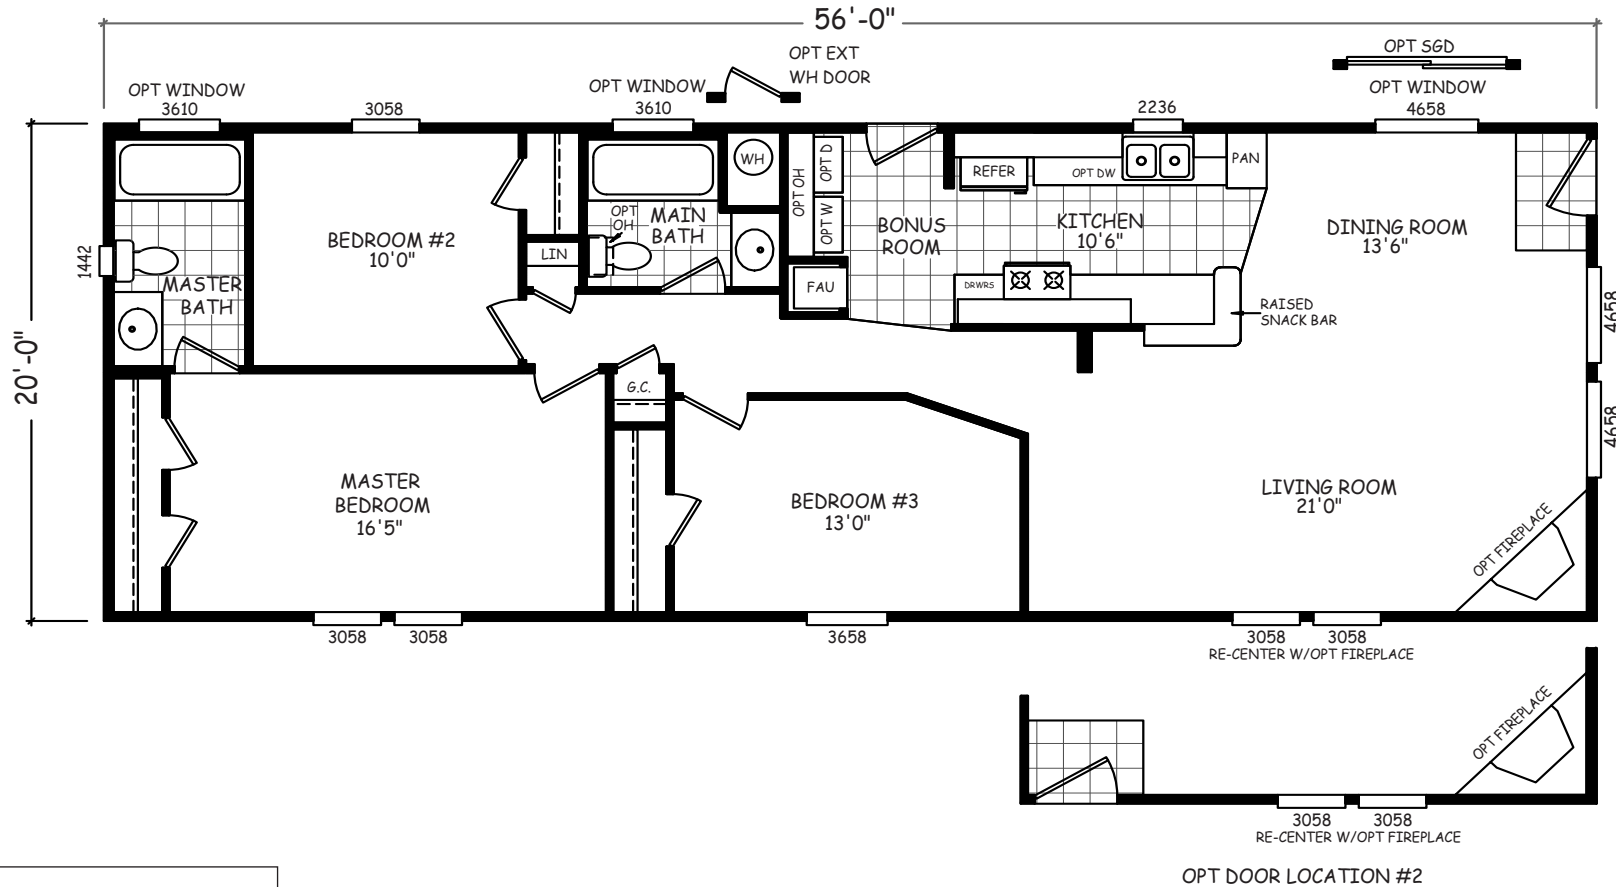

Canyonton

GS Series

1,120 SQ. FT. (Approximate) 3 Bedroom, 2 Bath

Last Updated: 10-30-20

MOBILE HOMES ON MAIN
8355 E. Main Street
Mesa, AZ 85207

MobileHomesOnMain.com | 1-800-750-8796

IMPORTANT: Alta Cima Corp reserves the right to modify, cancel or substitute products or features of this event at any time without prior notice or obligation. Pictures and other promotional materials are representative and may depict or contain floor plans, square footages, elevations, options, upgrades, extra design features, decorations, floor coverings, specialty light fixtures, custom paint and wall coverings, window treatments, landscaping, sound and alarm systems, furnishings, appliances, and other designer/decorator features and amenities that are not included as part of the home and/or may not be available at all locations. Home, pricing and community information is subject to change, and homes to prior sale, at any time without notice or obligation. ©2020 Alta Cima Corp. All rights reserved.