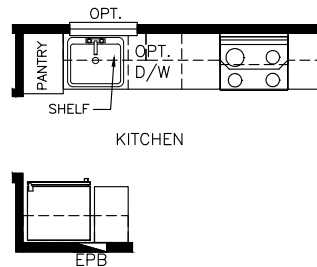

Burdette

Select Series - Single Section

608 SQ. FT. (Approximate) 2 Bedrooms, 1 Bath

Last Updated: 6-18-21

OPT. DISHWASHER CONFIGURATION

MOBILE HOMES ON MAIN
8355 E. Main Street
Mesa, AZ 85207

MobileHomesOnMain.com | 1-800-750-8796