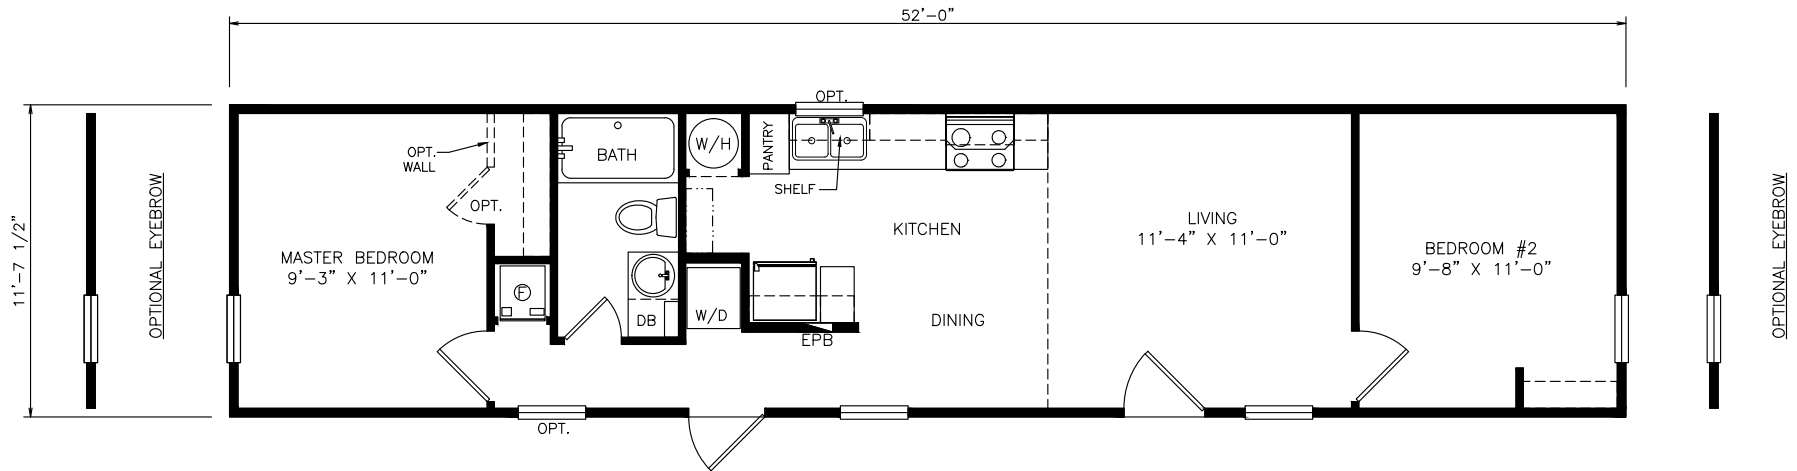

Burdette

Select Series - Single Section

608 SQ. FT. (Approximate) 2 Bedrooms, 1 Bath

Last Updated: 6-18-21

OPT. DISHWASHER CONFIGURATION

MOBILE HOMES ON MAIN
8355 E. Main Street
Mesa, AZ 85207

MobileHomesOnMain.com | 1-800-750-8796