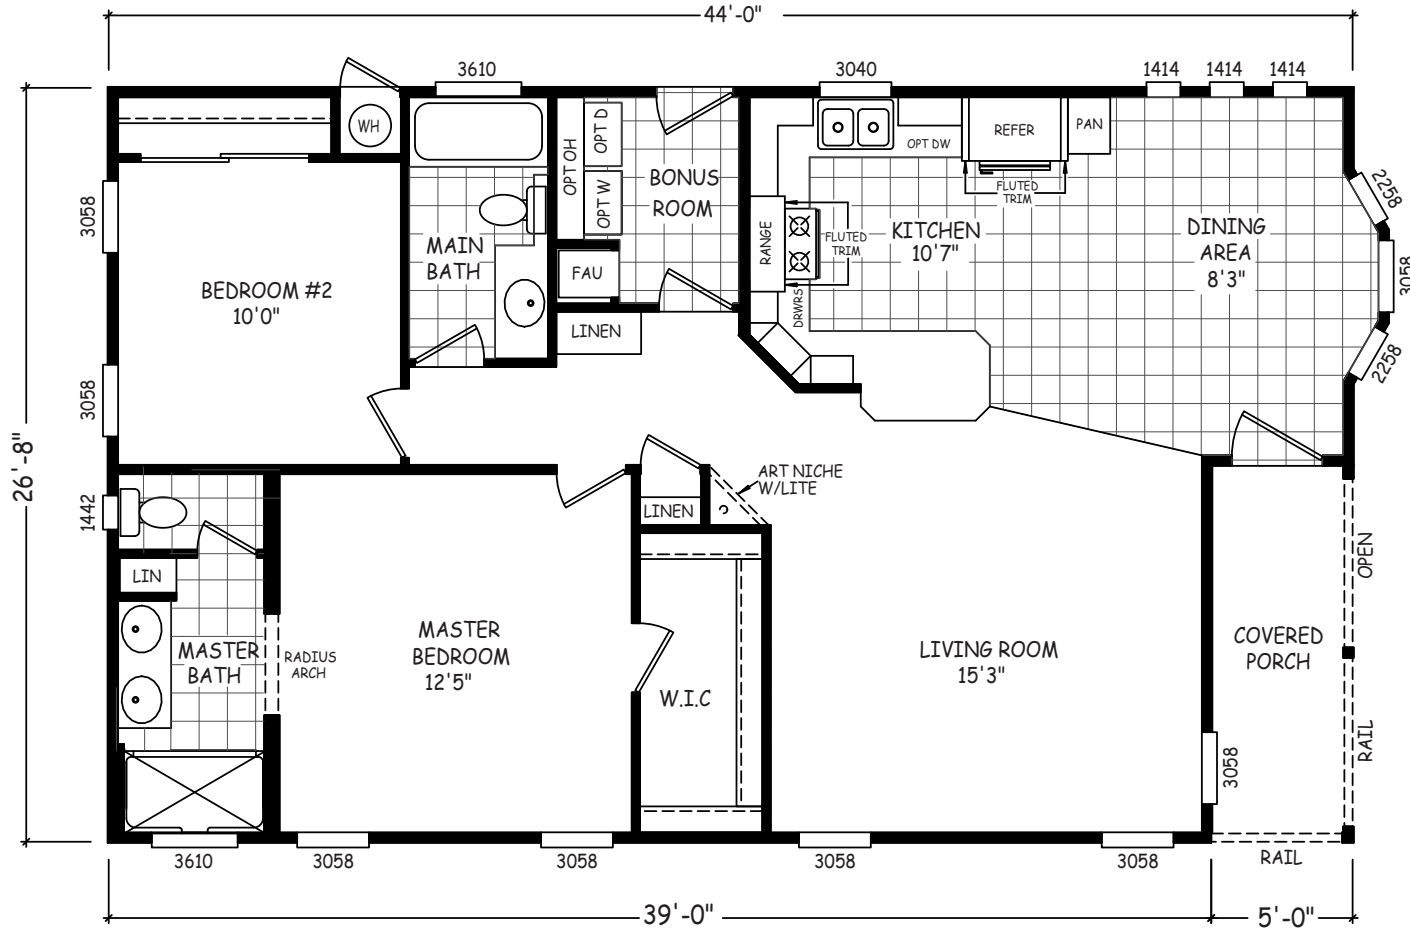

Broadway

Signature Series

Mobile Homes

ON MAIN

2 Bedroom, 2 Bath
Approx. 1,180 Sq. Ft.

1-800-750-8796

www.MobileHomesOnMain.com

1-800-750-8796

www.MobileHomesOnMain.com

I authorize Mobile Homes on Main to build my house, per this plan
X _____
Customer Signature / Date

Mobile Homes On Main
8355 E. Main Street
Mesa, Arizona 85207

Important: Due to our policy of constant improvement, all information in our brochures may vary from actual home. The right is reserved to make changes at any time, without notice or obligation, in colors, materials, specifications, processes, and models. All dimensions and square footage calculations are nominal and approximate figures. Please check with your sales person for specific and current information. Last Updated: 8-28-17