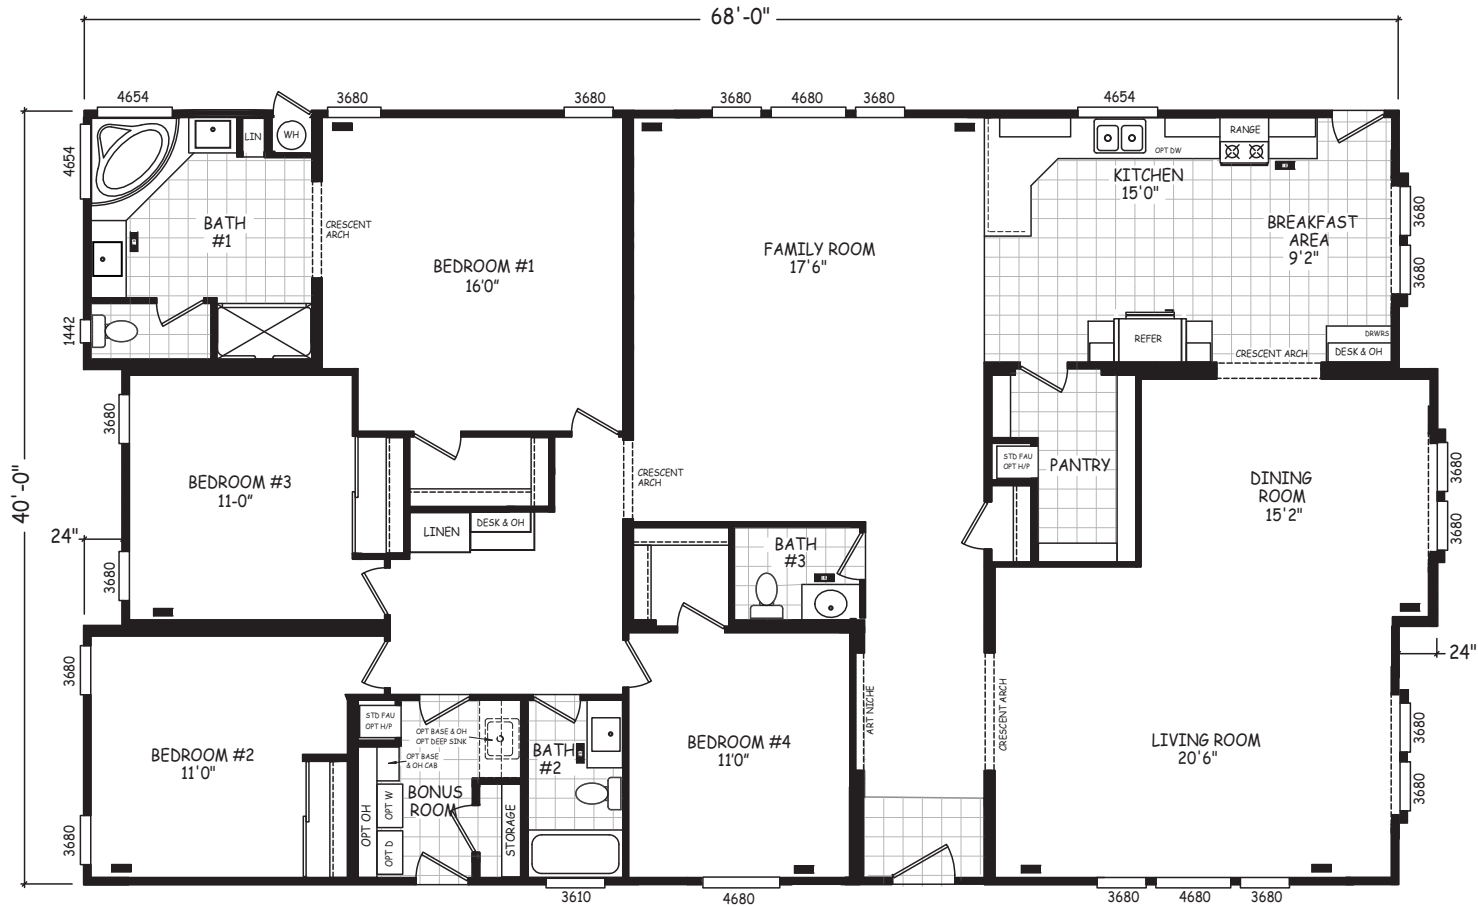

# Bernalillo

Pinnacle Series

2,720 SQ. FT. (Approximate) 4 Bedroom, 2.5 Bath

Last Updated: 11-6-23

**MOBILE HOMES ON MAIN**  
8355 E. Main Street  
Mesa, AZ 85207

**MobileHomesOnMain.com | 1-800-750-8796**