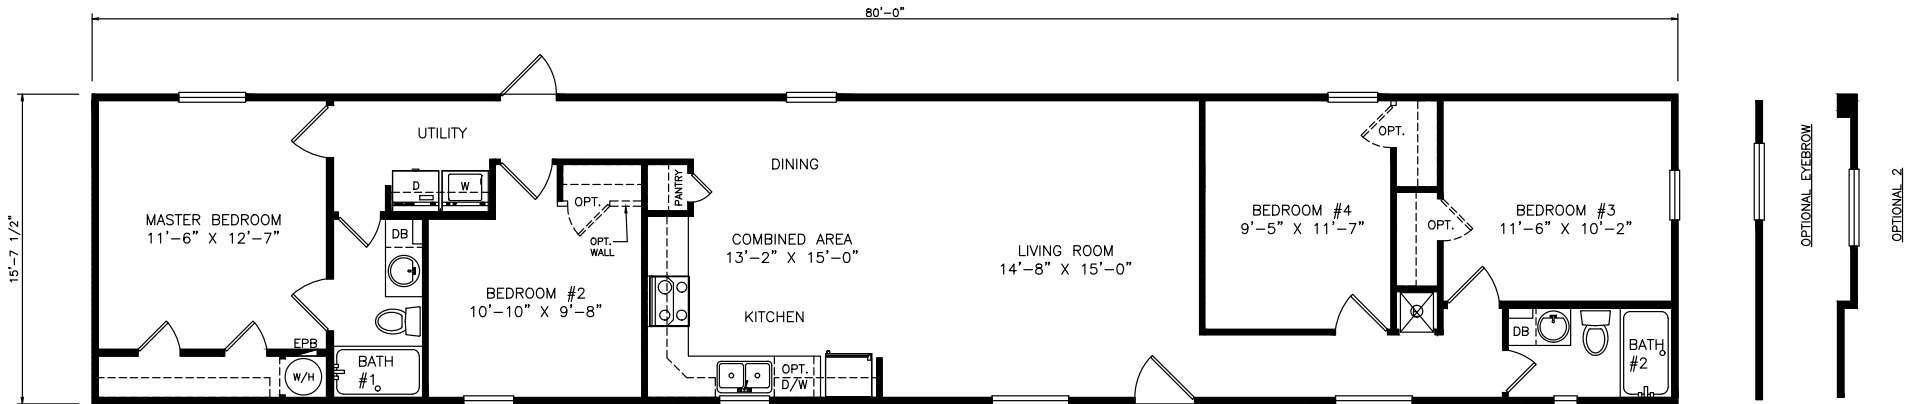

Barbera

Classic Series - Single Section

1,256 SQ. FT. (Approximate) 4 Bedrooms, 2 Baths

Last Updated: 6-9-21

MOBILE HOMES ON MAIN
8355 E. Main Street
Mesa, AZ 85207

MobileHomesOnMain.com | 1-800-750-8796

IMPORTANT: Alta Cima Corp reserves the right to modify, cancel or substitute products or features of this event at any time without prior notice or obligation. Pictures and other promotional materials are representative and may depict or contain floor plans, square footages, elevations, options, upgrades, extra design features, decorations, floor coverings, specialty light fixtures, custom paint and wall coverings, window treatments, landscaping, sound and alarm systems, furnishings, appliances, and other designer/decorator features and amenities that are not included as part of the home and/or may not be available at all locations. Home, pricing and community information is subject to change, and homes to prior sale, at any time without notice or obligation. ©2020 Alta Cima Corp. All rights reserved.