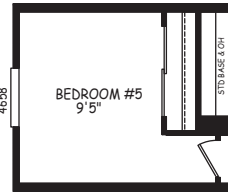

# Mobile Homes ON MAIN

4 Bedrooms, 3 Baths  
Approx. 3,040 Sq. Ft.

1-800-750-8796

www.MobileHomesOnMain.com

1-800-750-8796

www.MobileHomesOnMain.com

OPT BEDROOM #5  
REPLACES MASTER RETREAT

OPT ENTERTAINMENT CENTER DETAIL