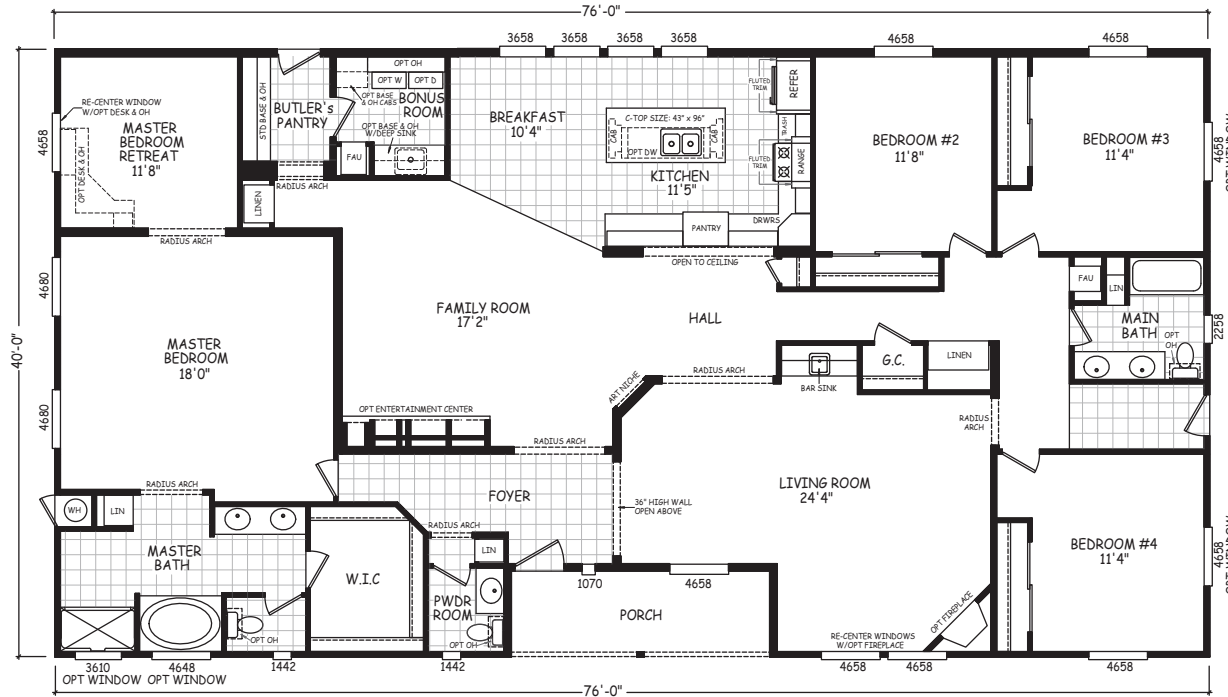

# Mobile Homes ON MAIN

4 Bedrooms, 3 Baths  
Approx. 3,040 Sq. Ft.

1-800-750-8796

www.MobileHomesOnMain.com

1-800-750-8796

www.MobileHomesOnMain.com

OPT BEDROOM #5  
REPLACES MASTER RETREAT

OPT ENTERTAINMENT CENTER DETAIL