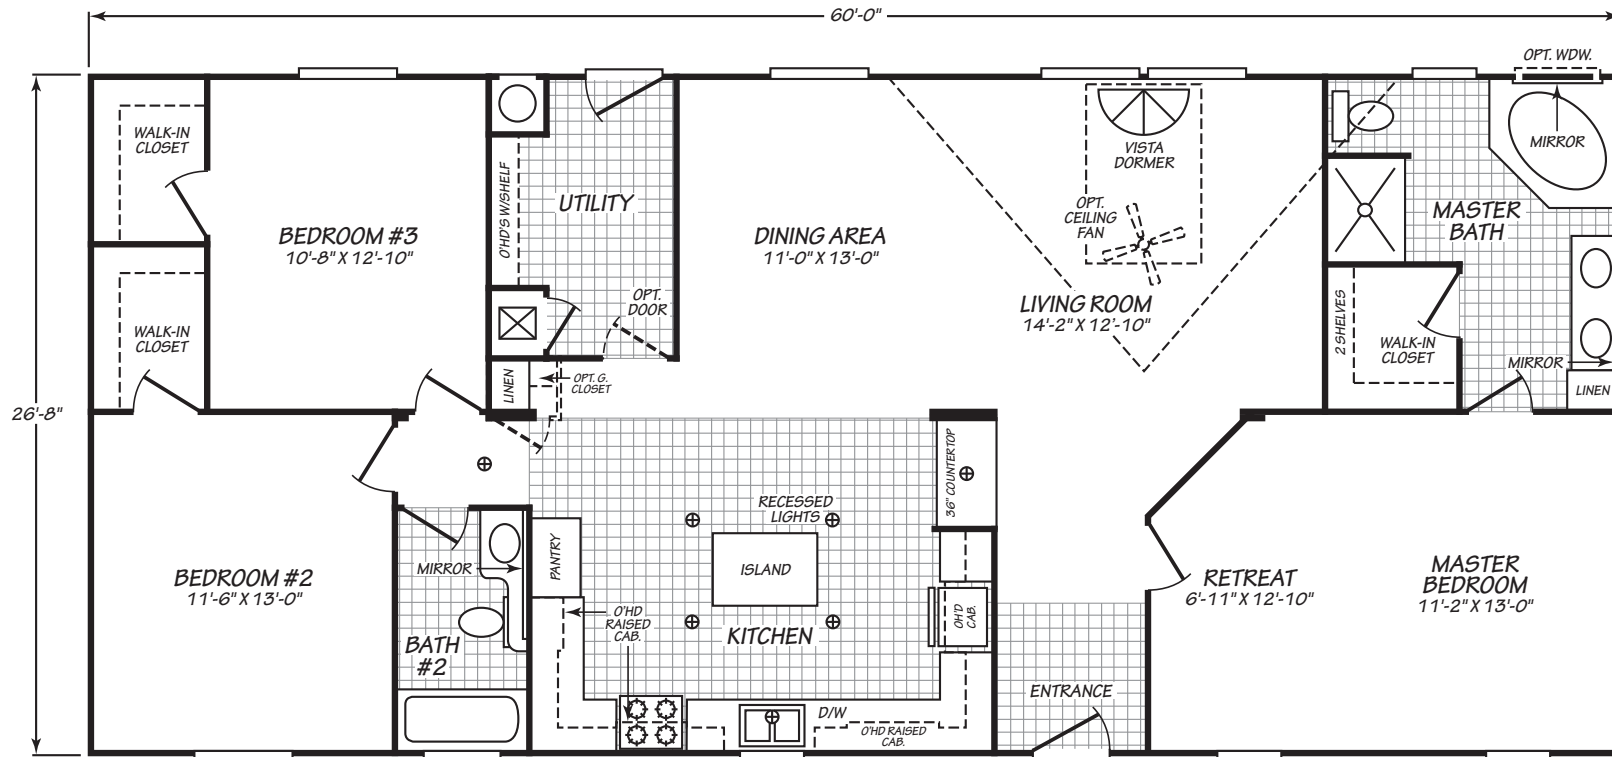

Alexandria

Vogue II Series

1,599 SQ. FT. (Approximate) 3 Bedroom, 2 Bath

Last Updated: 11-2-22

MOBILE HOMES ON MAIN
8355 E. Main Street
Mesa, AZ 85207

MobileHomesOnMain.com | 1-800-750-8796

IMPORTANT: Alta Cima Corp reserves the right to modify, cancel or substitute products or features of this event at any time without prior notice or obligation. Pictures and other promotional materials are representative and may depict or contain floor plans, square footages, elevations, options, upgrades, extra design features, decorations, floor coverings, specialty light fixtures, custom paint and wall coverings, window treatments, landscaping, sound and alarm systems, furnishings, appliances, and other designer/decorator features and amenities that are not included as part of the home and/or may not be available at all locations. Home, pricing and community information is subject to change, and homes to prior sale, at any time without notice or obligation. ©2020 Alta Cima Corp. All rights reserved.