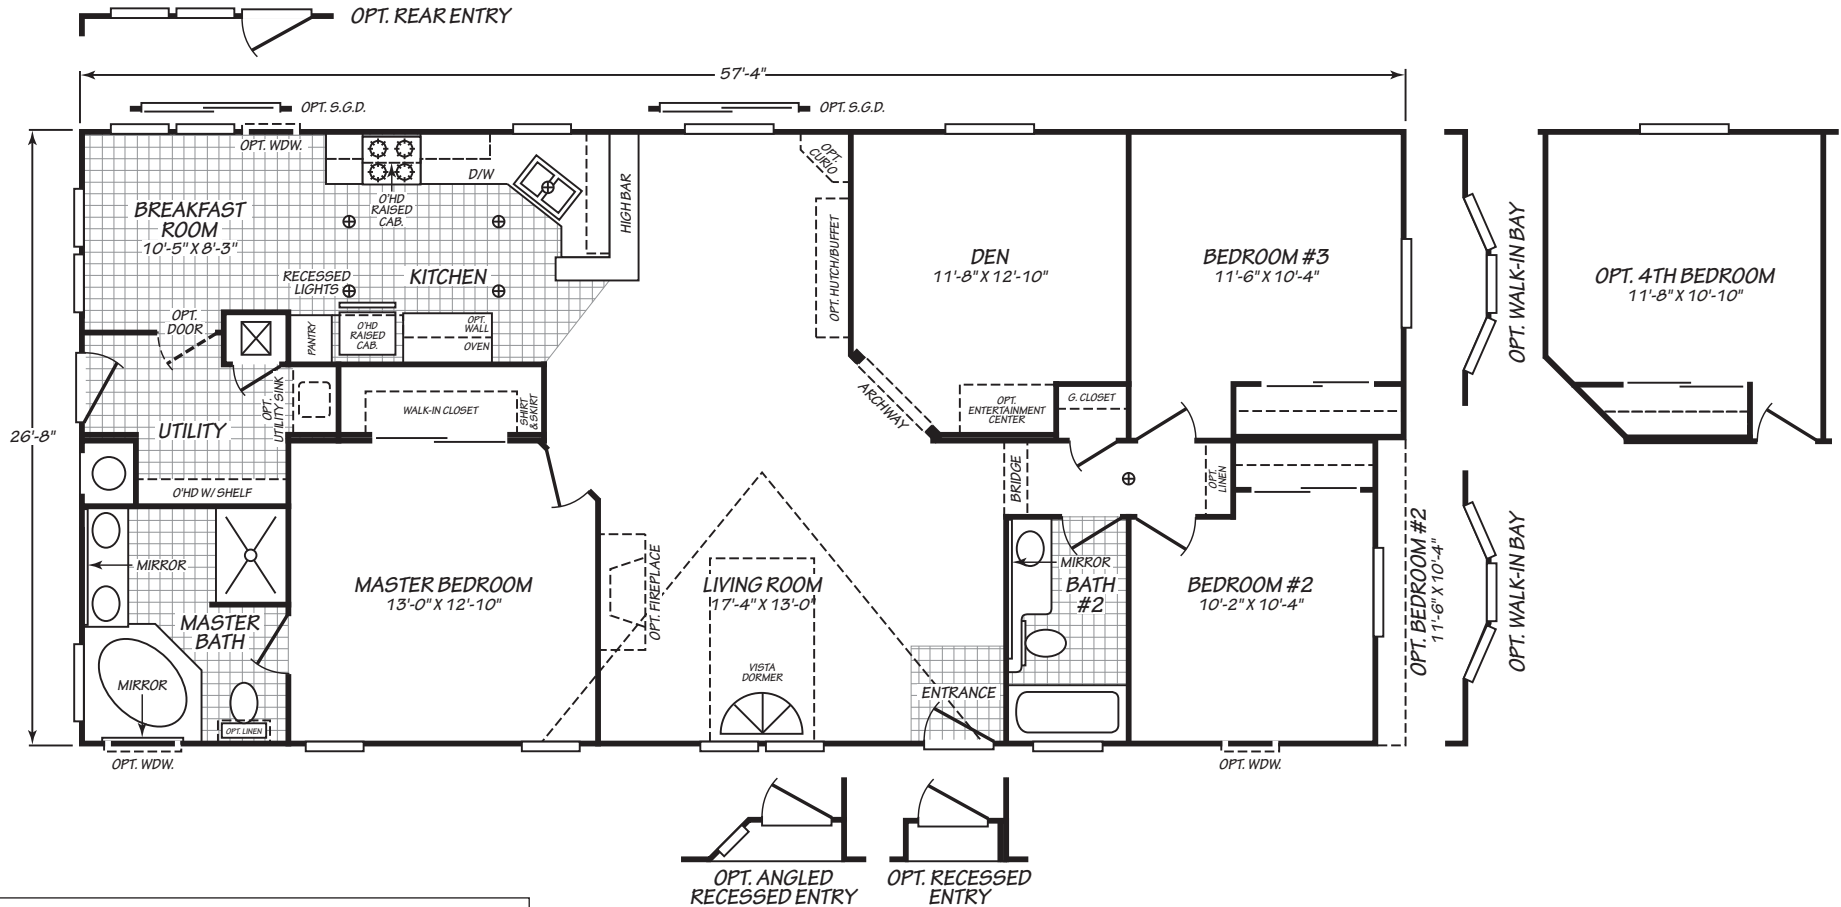

Alder

Vogue II Series

1,510 SQ. FT. (Approximate) 3 Bedroom, 2 Bath

Last Updated: 11-2-22

MOBILE HOMES ON MAIN
8355 E. Main Street
Mesa, AZ 85207

MobileHomesOnMain.com | 1-800-750-8796

IMPORTANT: Alta Cima Corp reserves the right to modify, cancel or substitute products or features of this event at any time without prior notice or obligation. Pictures and other promotional materials are representative and may depict or contain floor plans, square footages, elevations, options, upgrades, extra design features, decorations, floor coverings, specialty light fixtures, custom paint and wall coverings, window treatments, landscaping, sound and alarm systems, furnishings, appliances, and other designer/decorator features and amenities that are not included as part of the home and/or may not be available at all locations. Home, pricing and community information is subject to change, and homes to prior sale, at any time without notice or obligation. ©2020 Alta Cima Corp. All rights reserved.