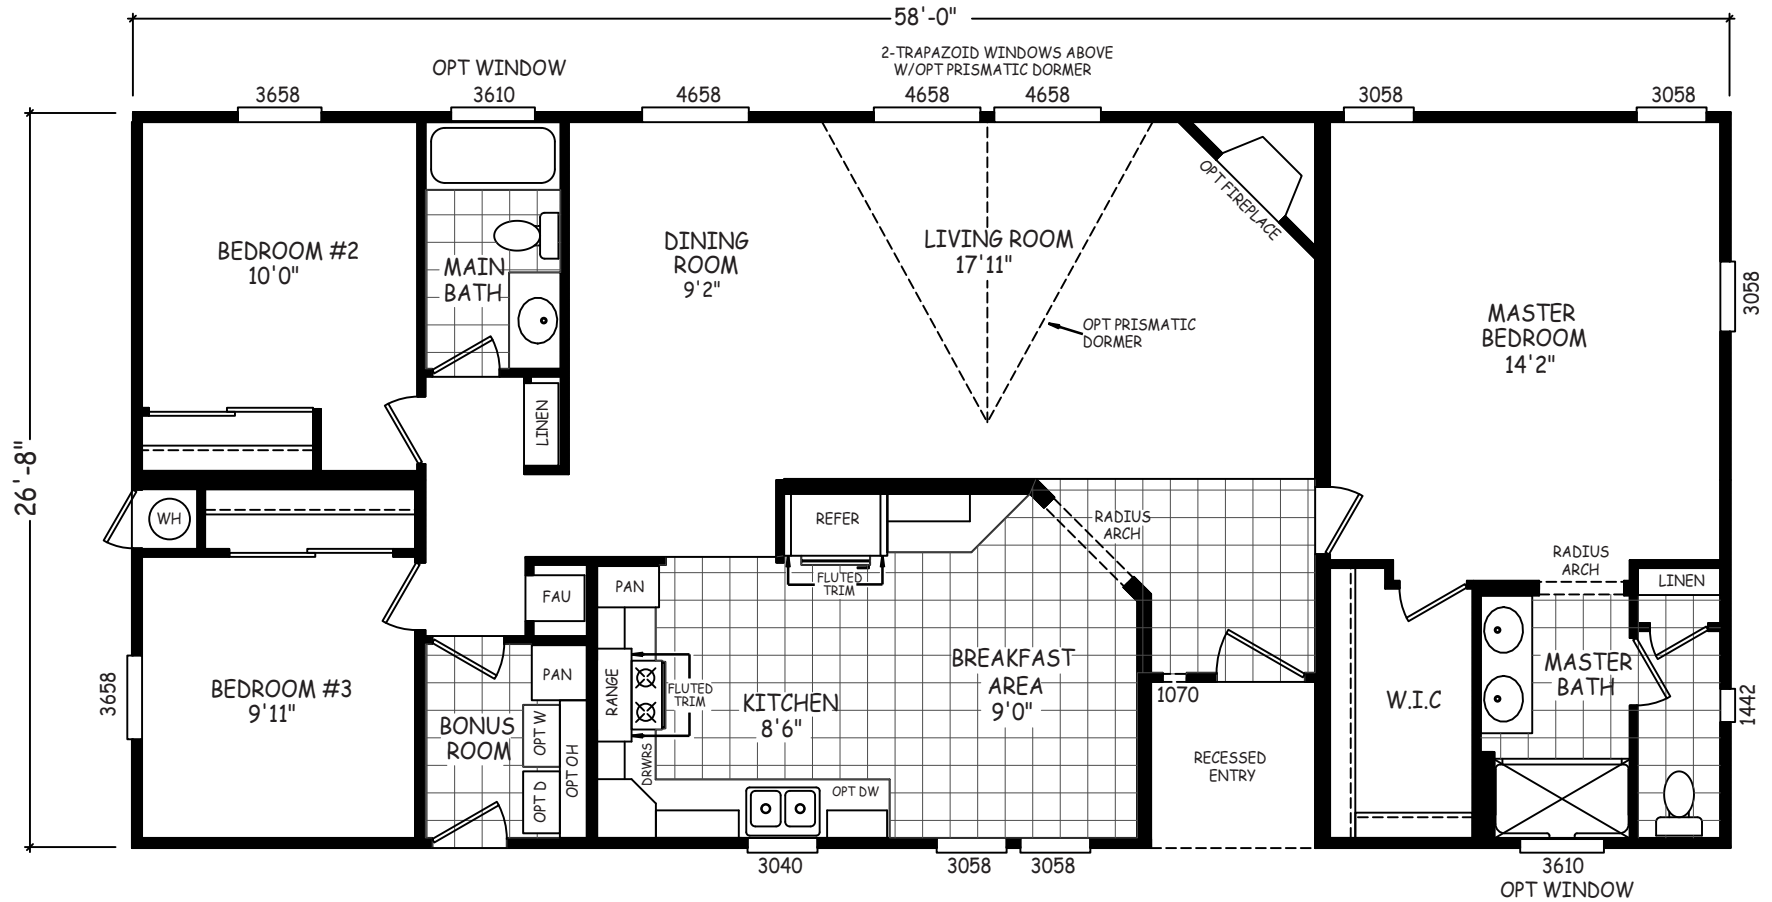

Aguila

Signature Series

Mobile Homes ON MAIN

3 Bedroom, 2 Bath
Approx. 1,547 Sq. Ft.

1-800-750-8796

www.MobileHomesOnMain.com

1-800-750-8796

www.MobileHomesOnMain.com