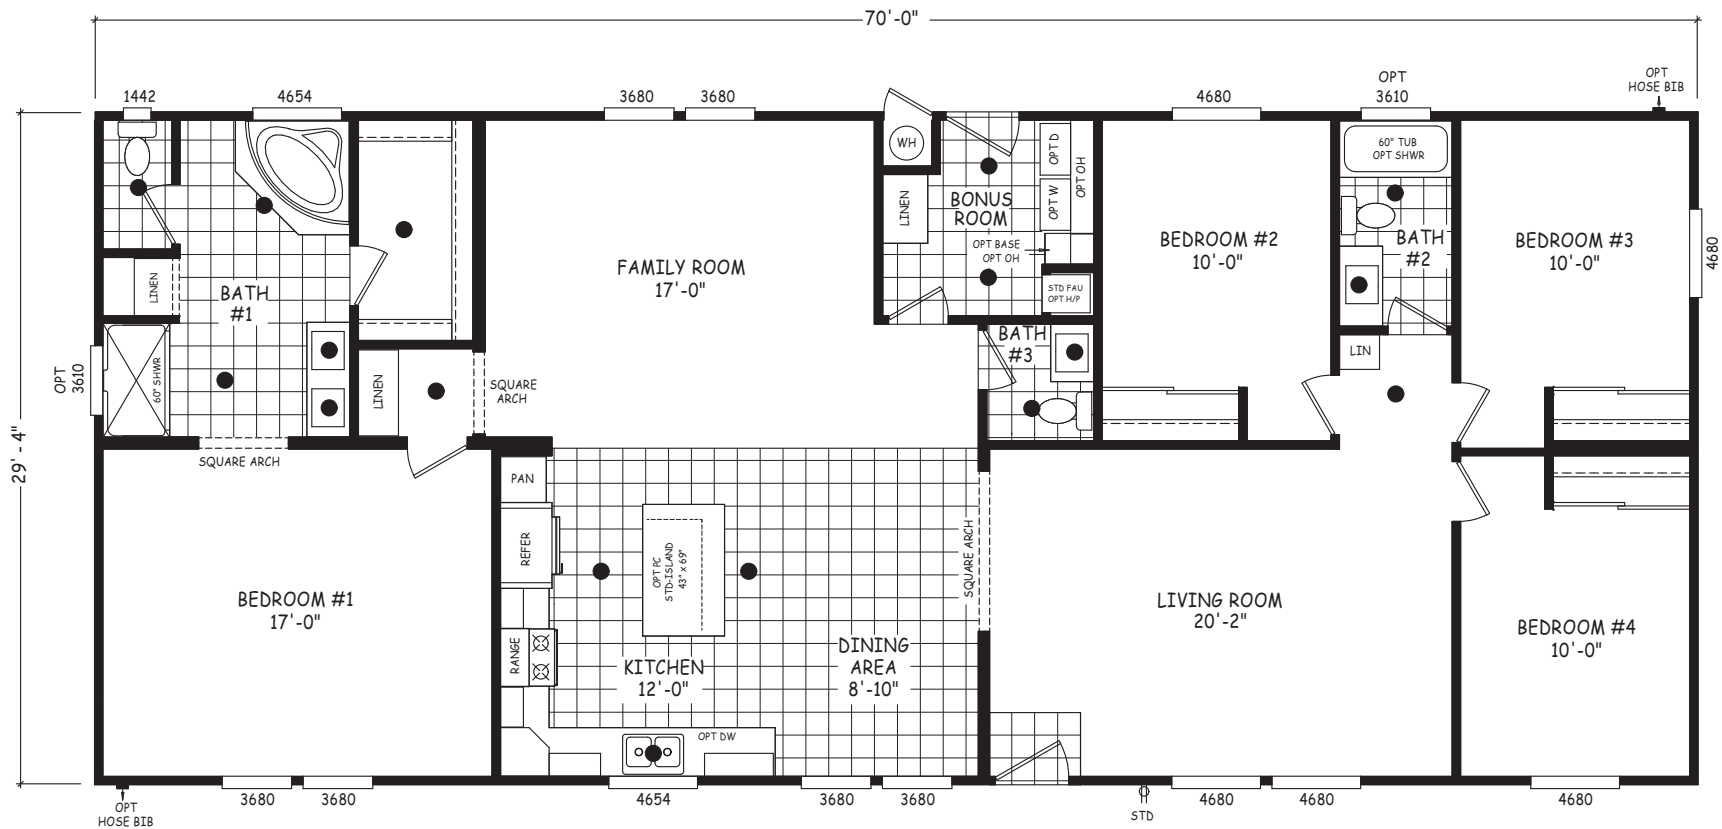

Agudo

Edge Series

2,053 SQ. FT. (Approximate) 4 Bedroom, 2.5 Bath

Last Updated: 7-24-24

MOBILE HOMES ON MAIN
8355 E. Main Street
Mesa, AZ 85207

MobileHomesOnMain.com | 1-800-750-8796

IMPORTANT: Alta Cima Corp reserves the right to modify, cancel or substitute products or features of this event at any time without prior notice or obligation. Pictures and other promotional materials are representative and may depict or contain floor plans, square footages, elevations, options, upgrades, extra design features, decorations, floor coverings, specialty light fixtures, custom paint and wall coverings, window treatments, landscaping, sound and alarm systems, furnishings, appliances, and other designer/decorator features and amenities that are not included as part of the home and/or may not be available at all locations. Home, pricing and community information is subject to change, and homes to prior sale, at any time without notice or obligation. ©2020 Alta Cima Corp. All rights reserved.