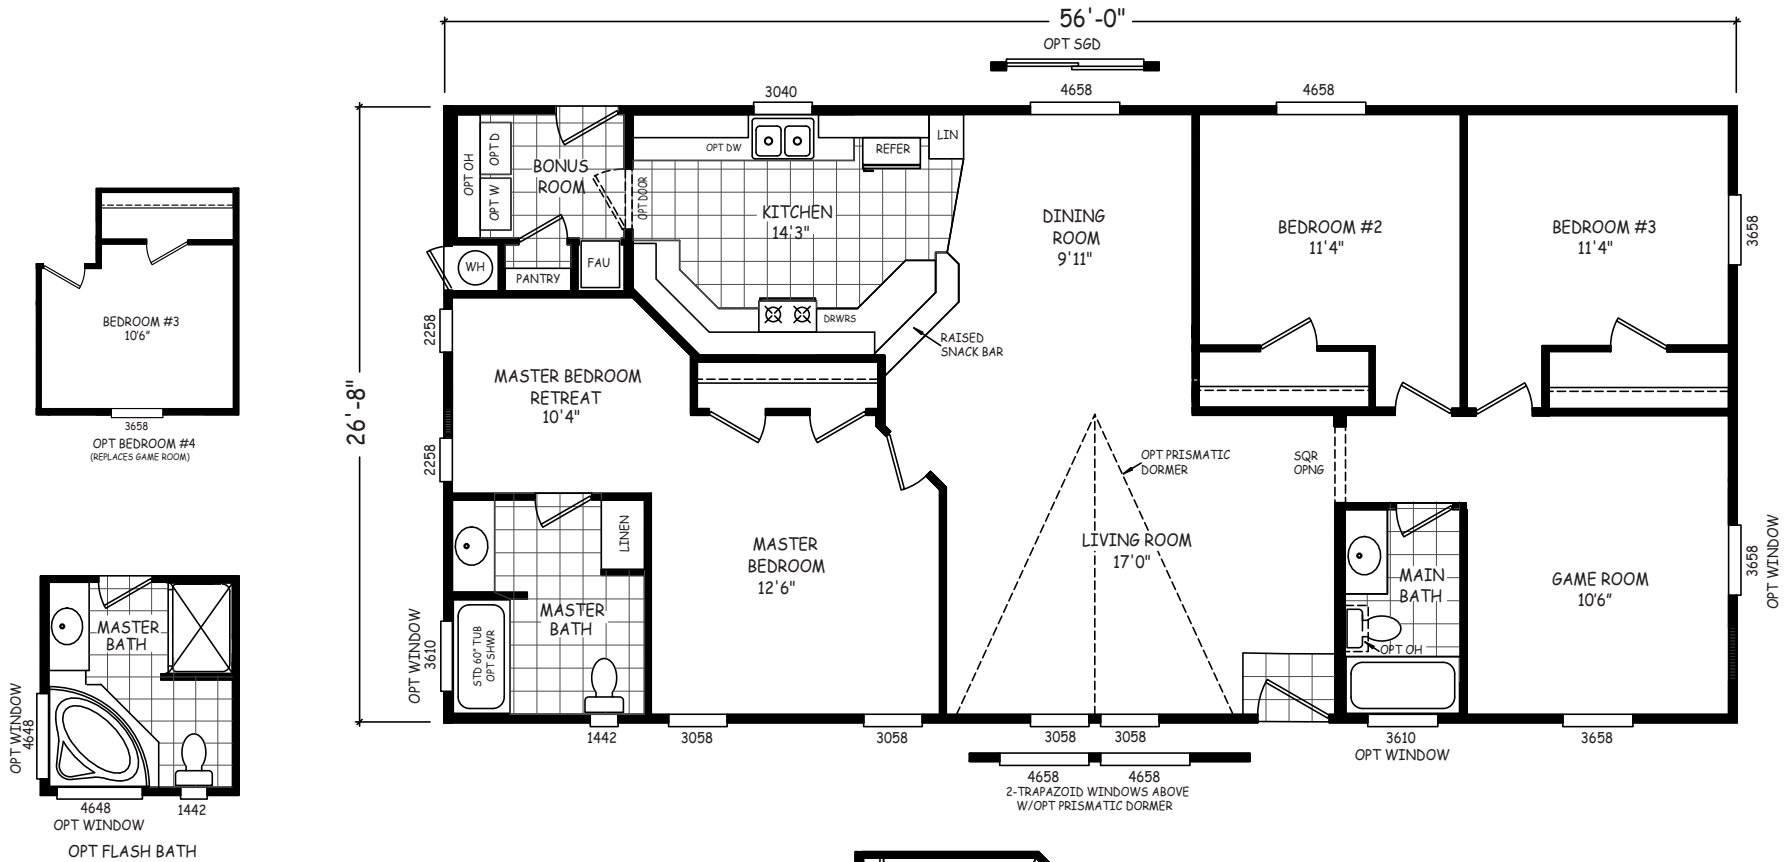

# Mobile Homes ON MAIN

3 Bedroom, 2 Bath  
Approx. 1,493 Sq. Ft.

1-800-750-8796

www.MobileHomesOnMain.com

1-800-750-8796

www.MobileHomesOnMain.com

I authorize Mobile Homes on Main to build my house, per this plan  
X  
Customer Signature / Date