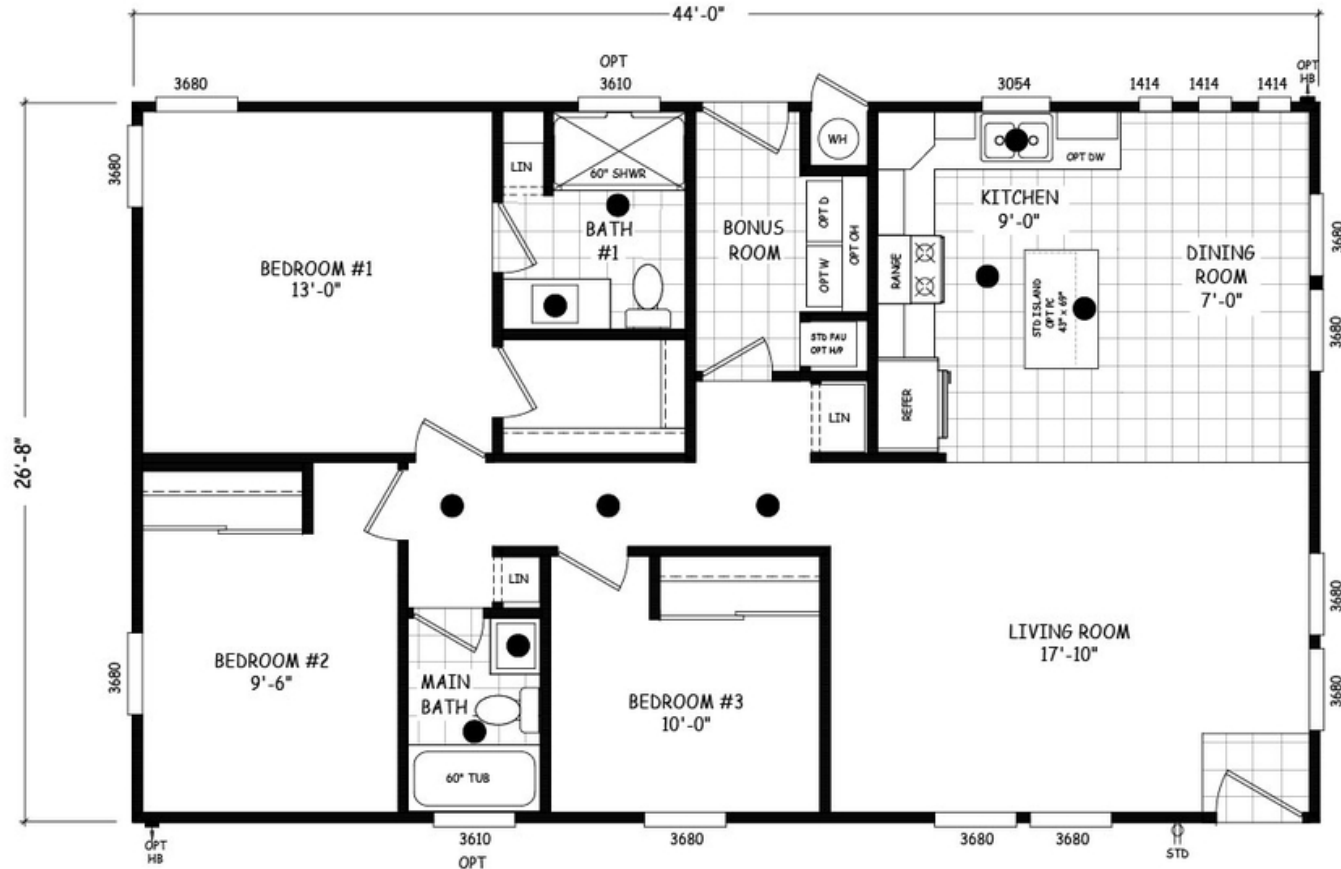

# Yampai

Edge Series

1,174 SQ. FT. (Approximate) 3 Bedroom, 2 Bath

Last Updated: 7-24-24