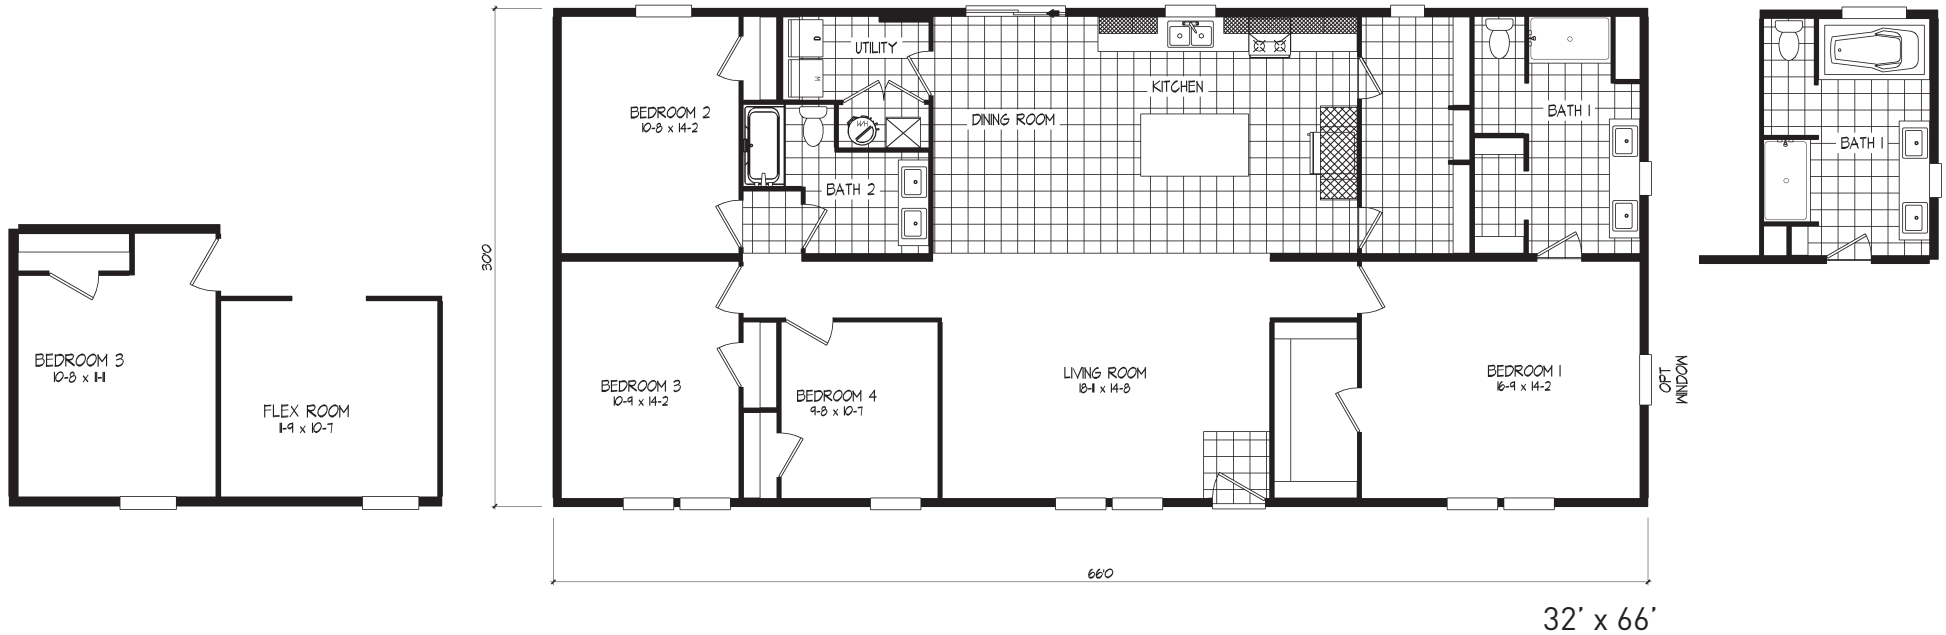

# Willard

The Harmony Series

1,980 SQ. FT. (Approximate) 4 Bedroom, 2 Bath

Last Updated: 4-26-24

**FACTORY SELECT HOMES**  
8610 E. Main Street  
Mesa, AZ 85207

[FactorySelectMobileHomes.com](http://FactorySelectMobileHomes.com) | 1-800-670-1464