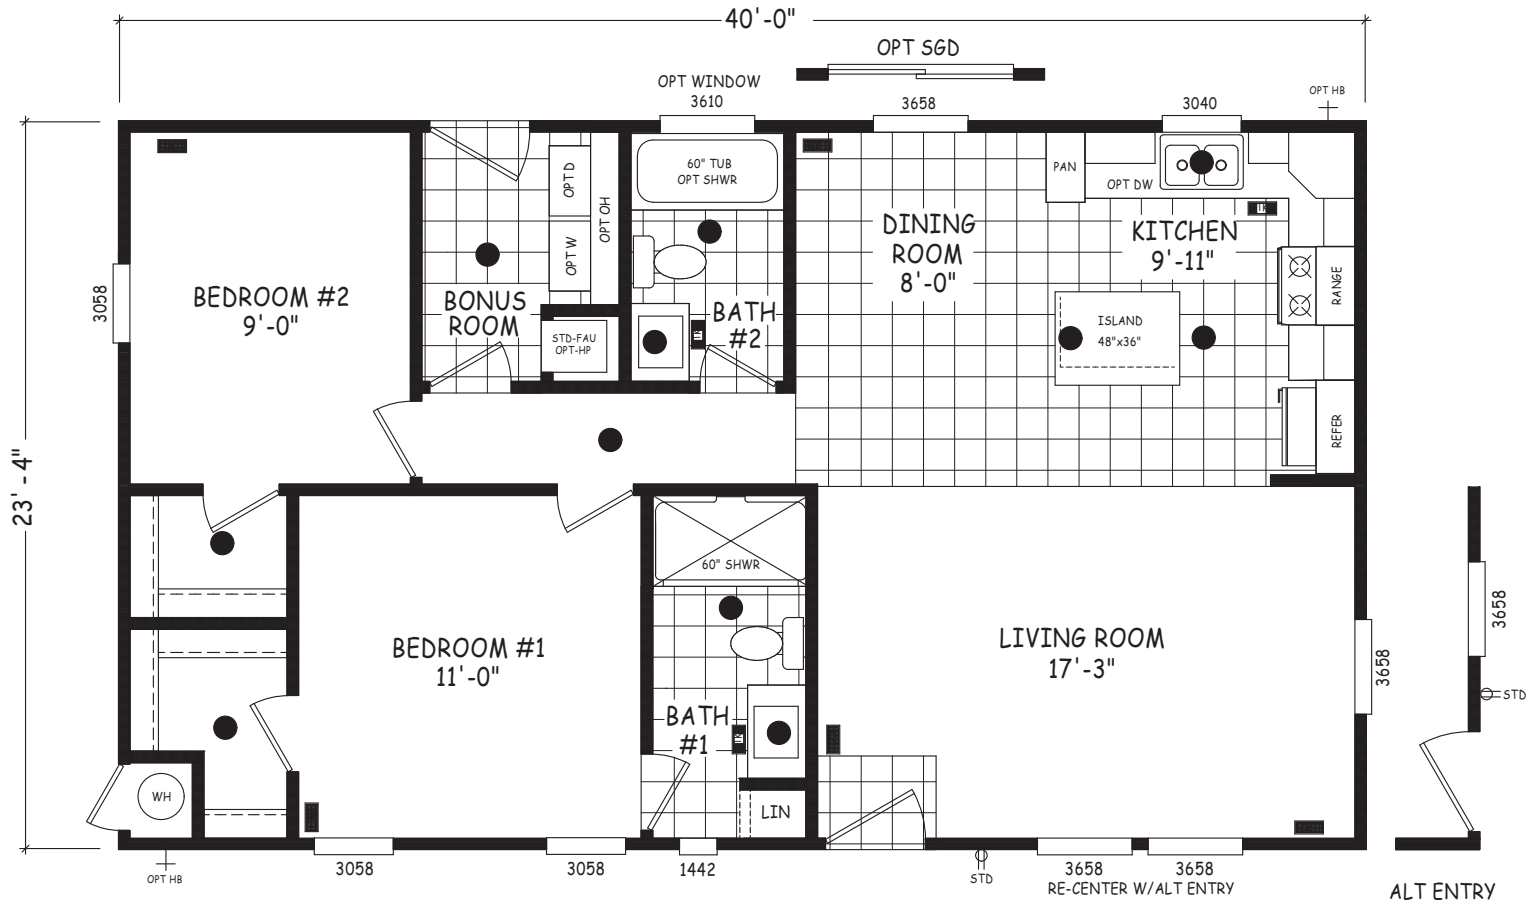

Wildflower

Edge Series

934 SQ. FT. (Approximate) 2 Bedroom, 2 Bath

Last Updated: 4-30-24

FACTORY SELECT HOMES
8610 E. Main Street
Mesa, AZ 85207

FactorySelectMobileHomes.com | 1-800-670-1464

IMPORTANT: Alta Cima Corp reserves the right to modify, cancel or substitute products or features of this event at any time without prior notice or obligation. Pictures and other promotional materials are representative and may depict or contain floor plans, square footages, elevations, options, upgrades, extra design features, decorations, floor coverings, specialty light fixtures, custom paint and wall coverings, window treatments, landscaping, sound and alarm systems, furnishings, appliances, and other designer/decorator features and amenities that are not included as part of the home and/or may not be available at all locations. Home, pricing and community information is subject to change, and homes to prior sale, at any time without notice or obligation. ©2020 Alta Cima Corp. All rights reserved.