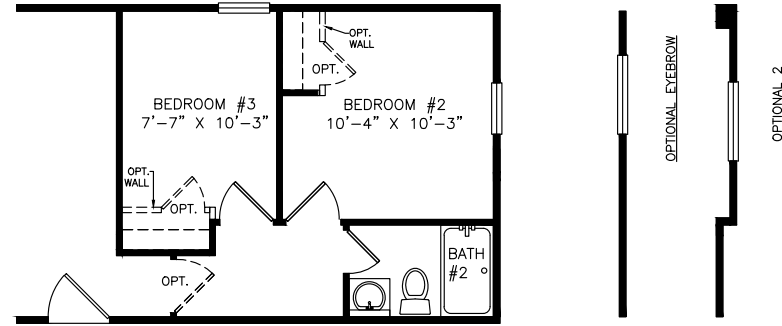

# Wheatland

Select Series - Single Section Series

942 SQ. FT. (Approximate) 3 Bedrooms, 2 Baths

Last Updated: 12-7-21

OPTIONAL

**FACTORY SELECT HOMES**  
8610 E. Main Street  
Mesa, AZ 85207

**FactorySelectMobileHomes.com | 1-800-670-1464**