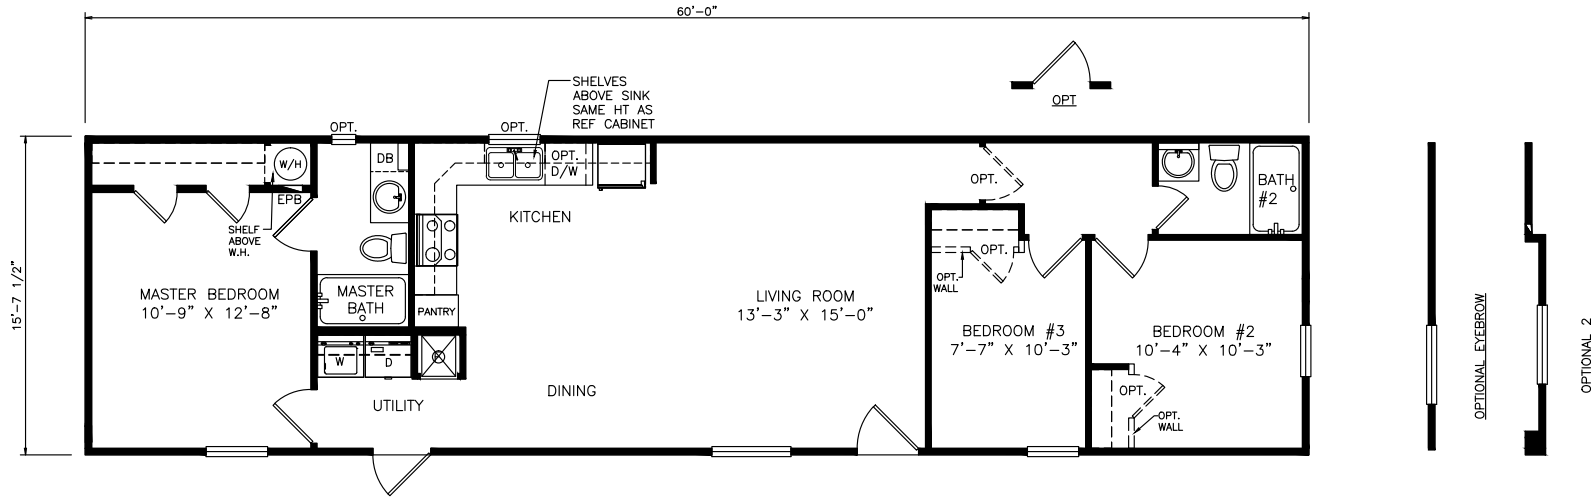

# Wheatland

Select Series - Single Section Series

942 SQ. FT. (Approximate) 3 Bedrooms, 2 Baths

Last Updated: 12-7-21

OPTIONAL

**FACTORY SELECT HOMES**  
8610 E. Main Street  
Mesa, AZ 85207

**FactorySelectMobileHomes.com | 1-800-670-1464**