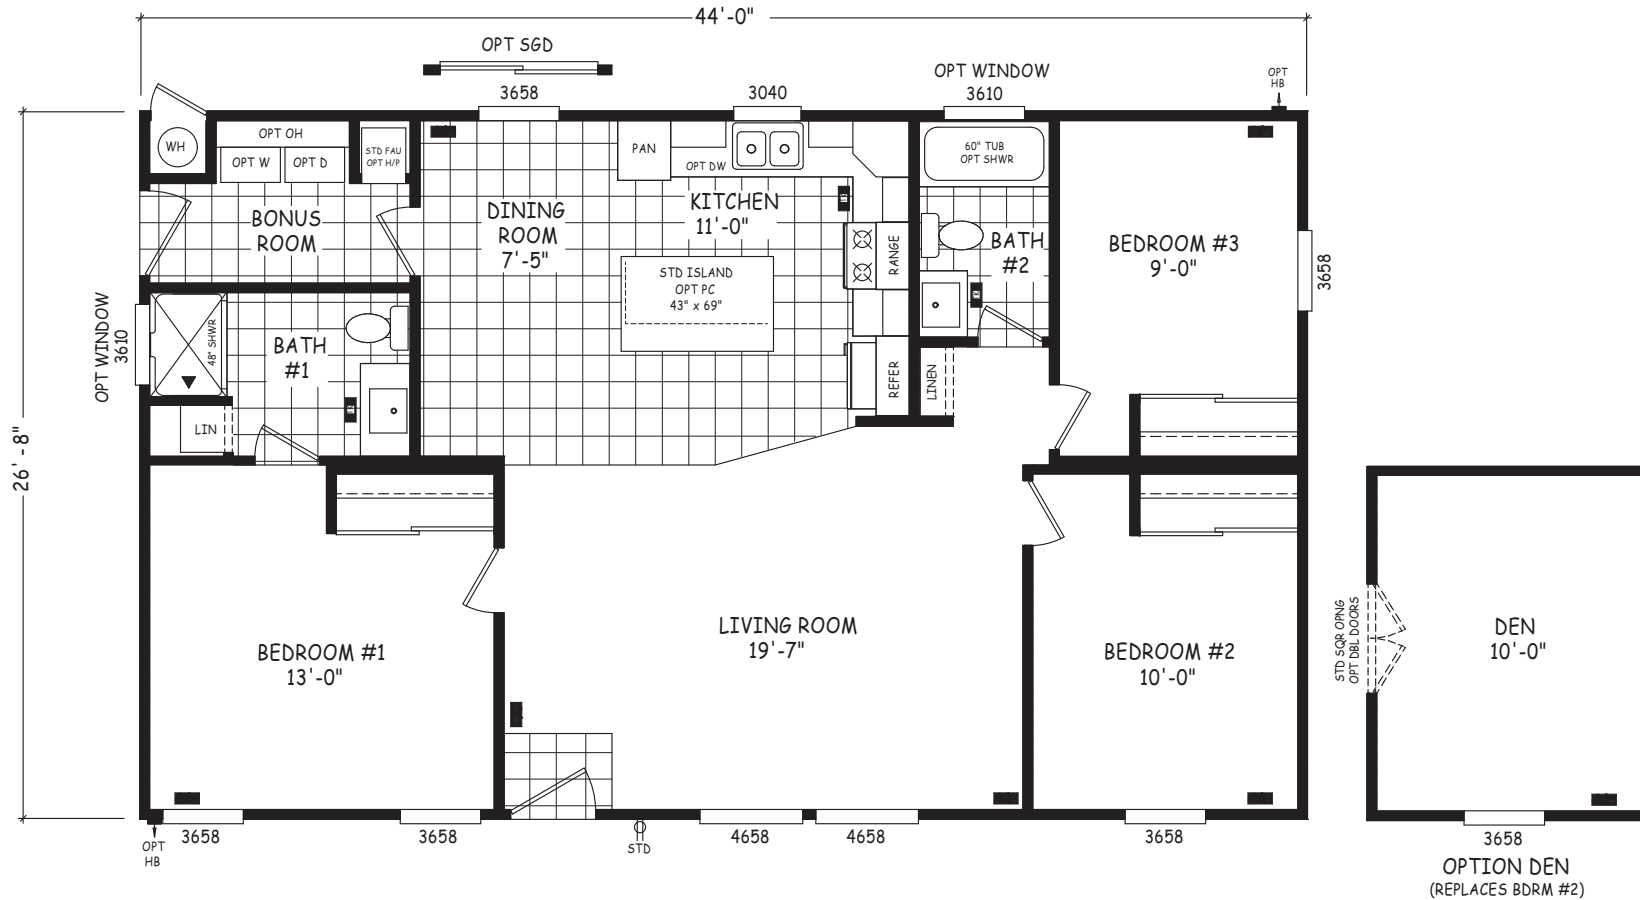

Walters

Edge Series

1,174 SQ. FT. (Approximate) 3 Bedroom, 2 Bath

Last Updated: 8-22-22

FACTORY SELECT HOMES
8610 E. Main Street
Mesa, AZ 85207

FactorySelectMobileHomes.com | 1-800-670-1464

IMPORTANT: Alta Cima Corp reserves the right to modify, cancel or substitute products or features of this event at any time without prior notice or obligation. Pictures and other promotional materials are representative and may depict or contain floor plans, square footages, elevations, options, upgrades, extra design features, decorations, floor coverings, specialty light fixtures, custom paint and wall coverings, window treatments, landscaping, sound and alarm systems, furnishings, appliances, and other designer/decorator features and amenities that are not included as part of the home and/or may not be available at all locations. Home, pricing and community information is subject to change, and homes to prior sale, at any time without notice or obligation. ©2020 Alta Cima Corp. All rights reserved.