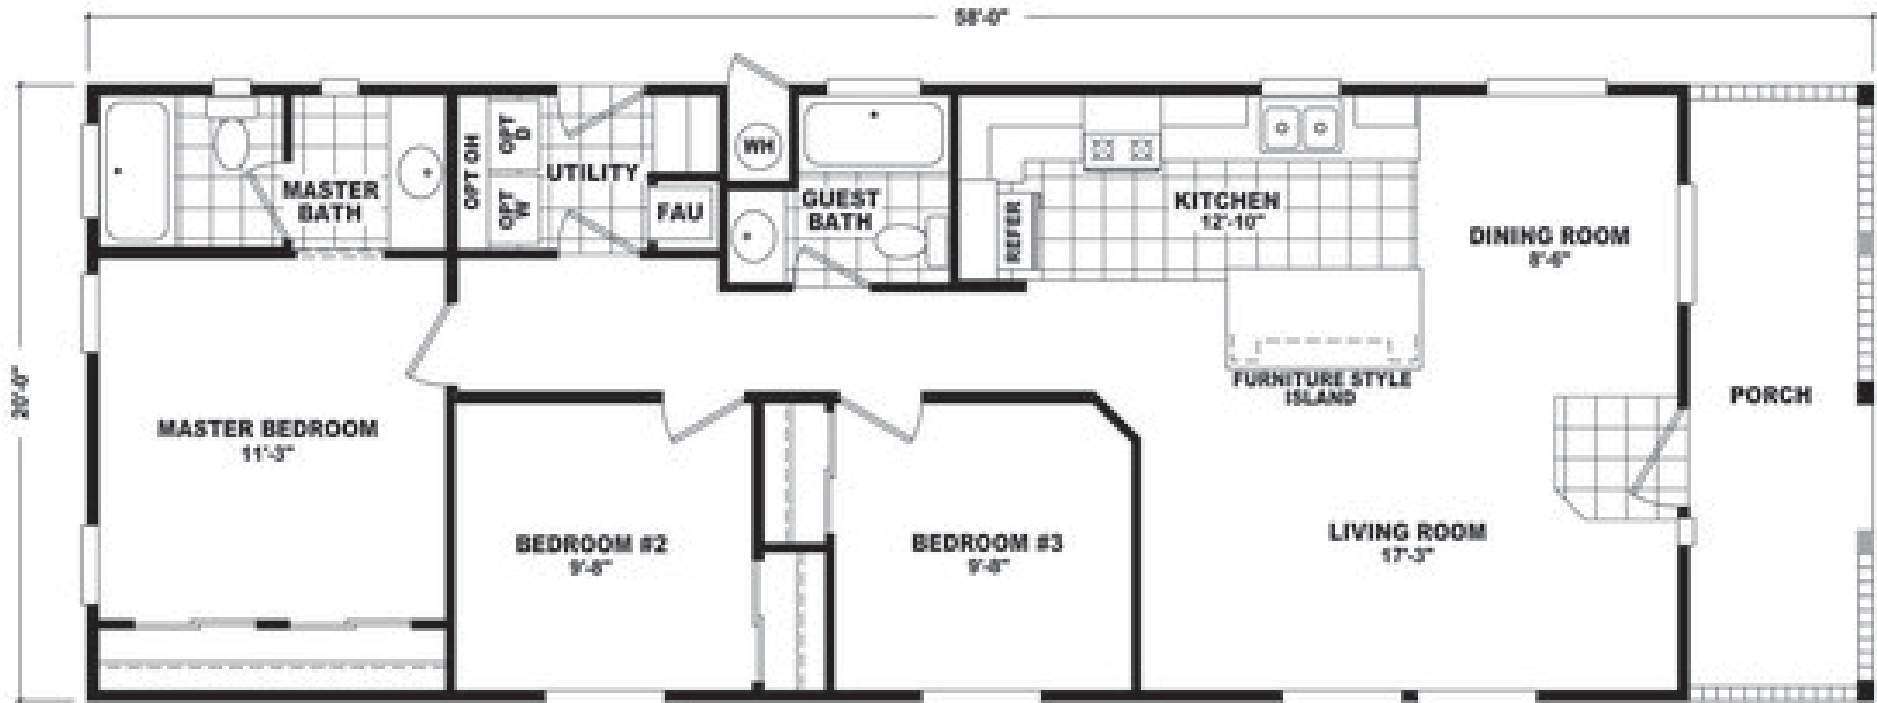

Walkerville

20' Wide Series

1,160 SQ. FT. (Approximate) 3 Bedrooms, 2 Baths

Last Updated: 11-22-22

FACTORY SELECT HOMES

8610 E. Main Street
Mesa, AZ 85207

FactorySelectMobileHomes.com | 1-800-670-1464

IMPORTANT: Alta Cima Corp reserves the right to modify, cancel or substitute products or features of this event at any time without prior notice or obligation. Pictures and other promotional materials are representative and may depict or contain floor plans, square footages, elevations, options, upgrades, extra design features, decorations, floor coverings, specialty light fixtures, custom paint and wall coverings, window treatments, landscaping, sound and alarm systems, furnishings, appliances, and other designer/decorator features and amenities that are not included as part of the home and/or may not be available at all locations. Home, pricing and community information is subject to change, and homes to prior sale, at any time without notice or obligation. ©2020 Alta Cima Corp. All rights reserved.