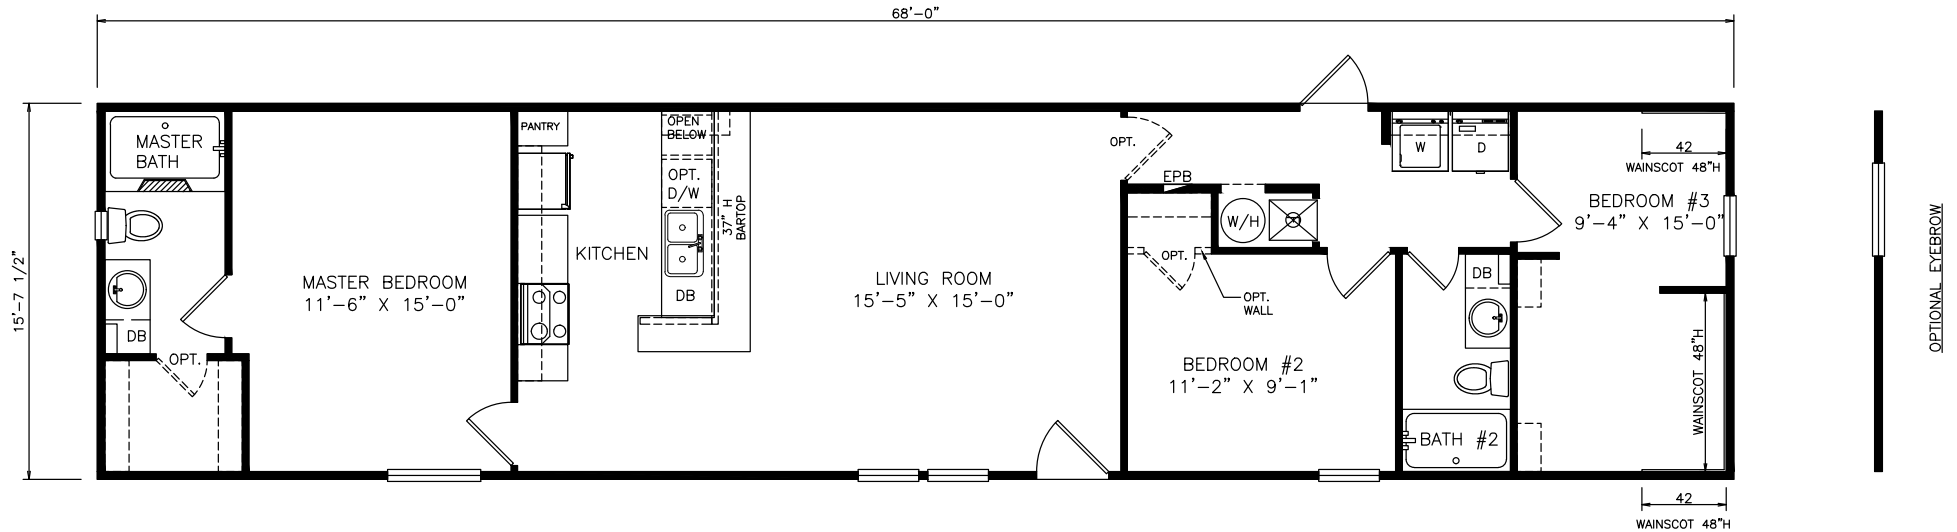

Violet

Heritage Series - Single Section Series

1,068 SQ. FT. (Approximate) 3 Bedrooms, 2 Baths

Last Updated: 12-6-21

FACTORY SELECT HOMES
8610 E. Main Street
Mesa, AZ 85207

FactorySelectMobileHomes.com | 1-800-670-1464