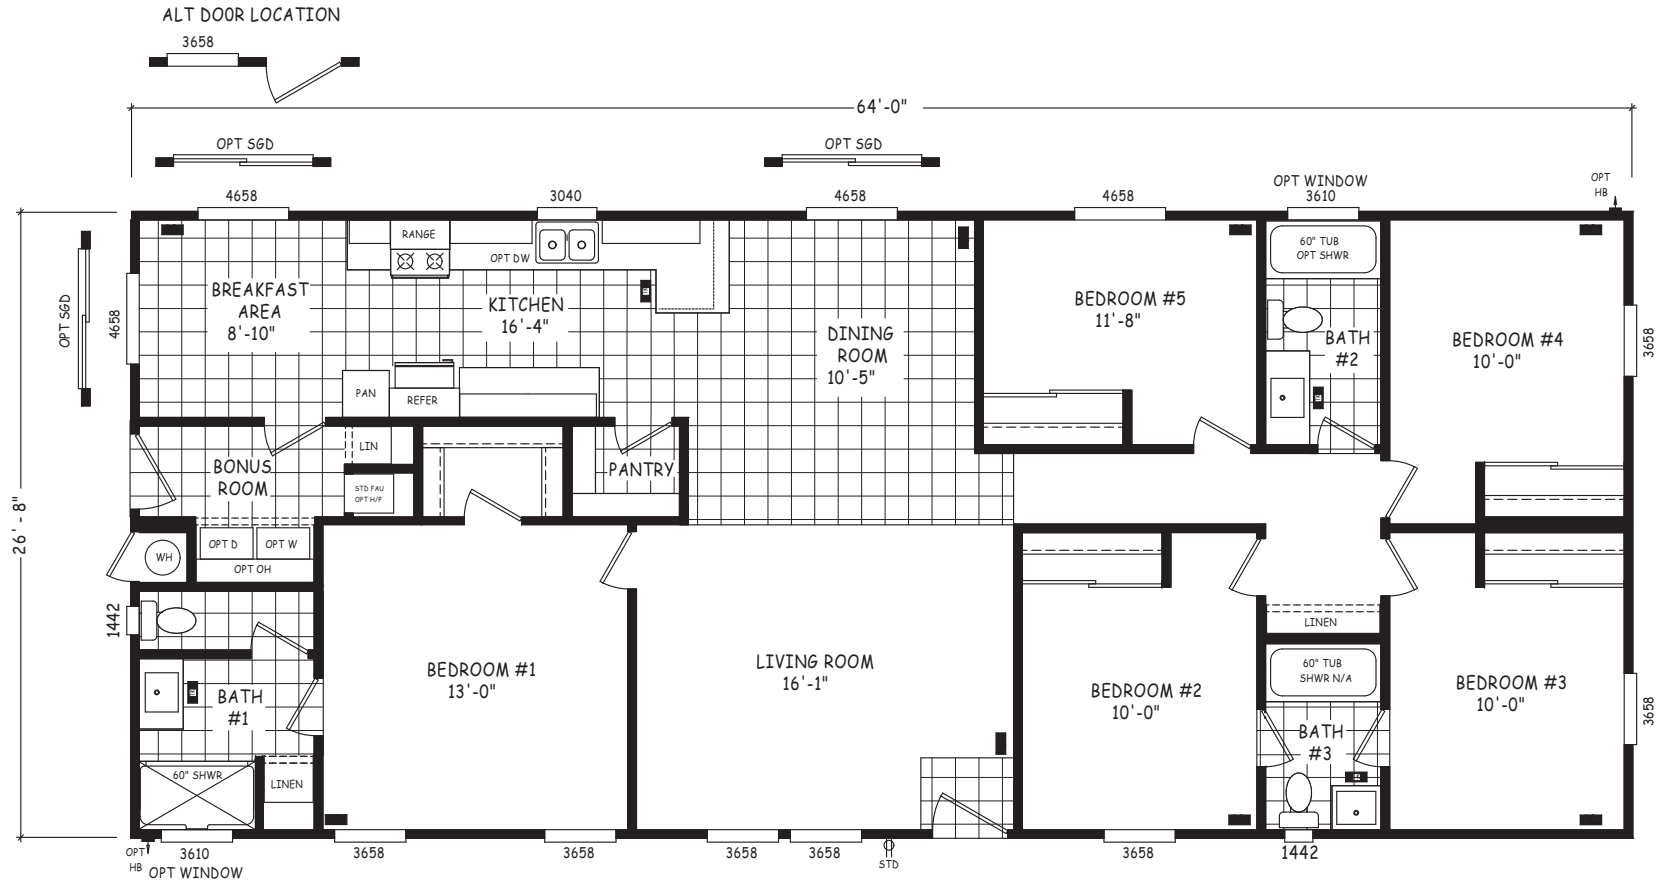

Triana

Edge Series

1,707 SQ. FT. (Approximate) 5 Bedroom, 3 Bath

Last Updated: 8-22-22

FACTORY SELECT HOMES
8610 E. Main Street
Mesa, AZ 85207

FactorySelectMobileHomes.com | 1-800-670-1464

IMPORTANT: Alta Cima Corp reserves the right to modify, cancel or substitute products or features of this event at any time without prior notice or obligation. Pictures and other promotional materials are representative and may depict or contain floor plans, square footages, elevations, options, upgrades, extra design features, decorations, floor coverings, specialty light fixtures, custom paint and wall coverings, window treatments, landscaping, sound and alarm systems, furnishings, appliances, and other designer/decorator features and amenities that are not included as part of the home and/or may not be available at all locations. Home, pricing and community information is subject to change, and homes to prior sale, at any time without notice or obligation. ©2020 Alta Cima Corp. All rights reserved.