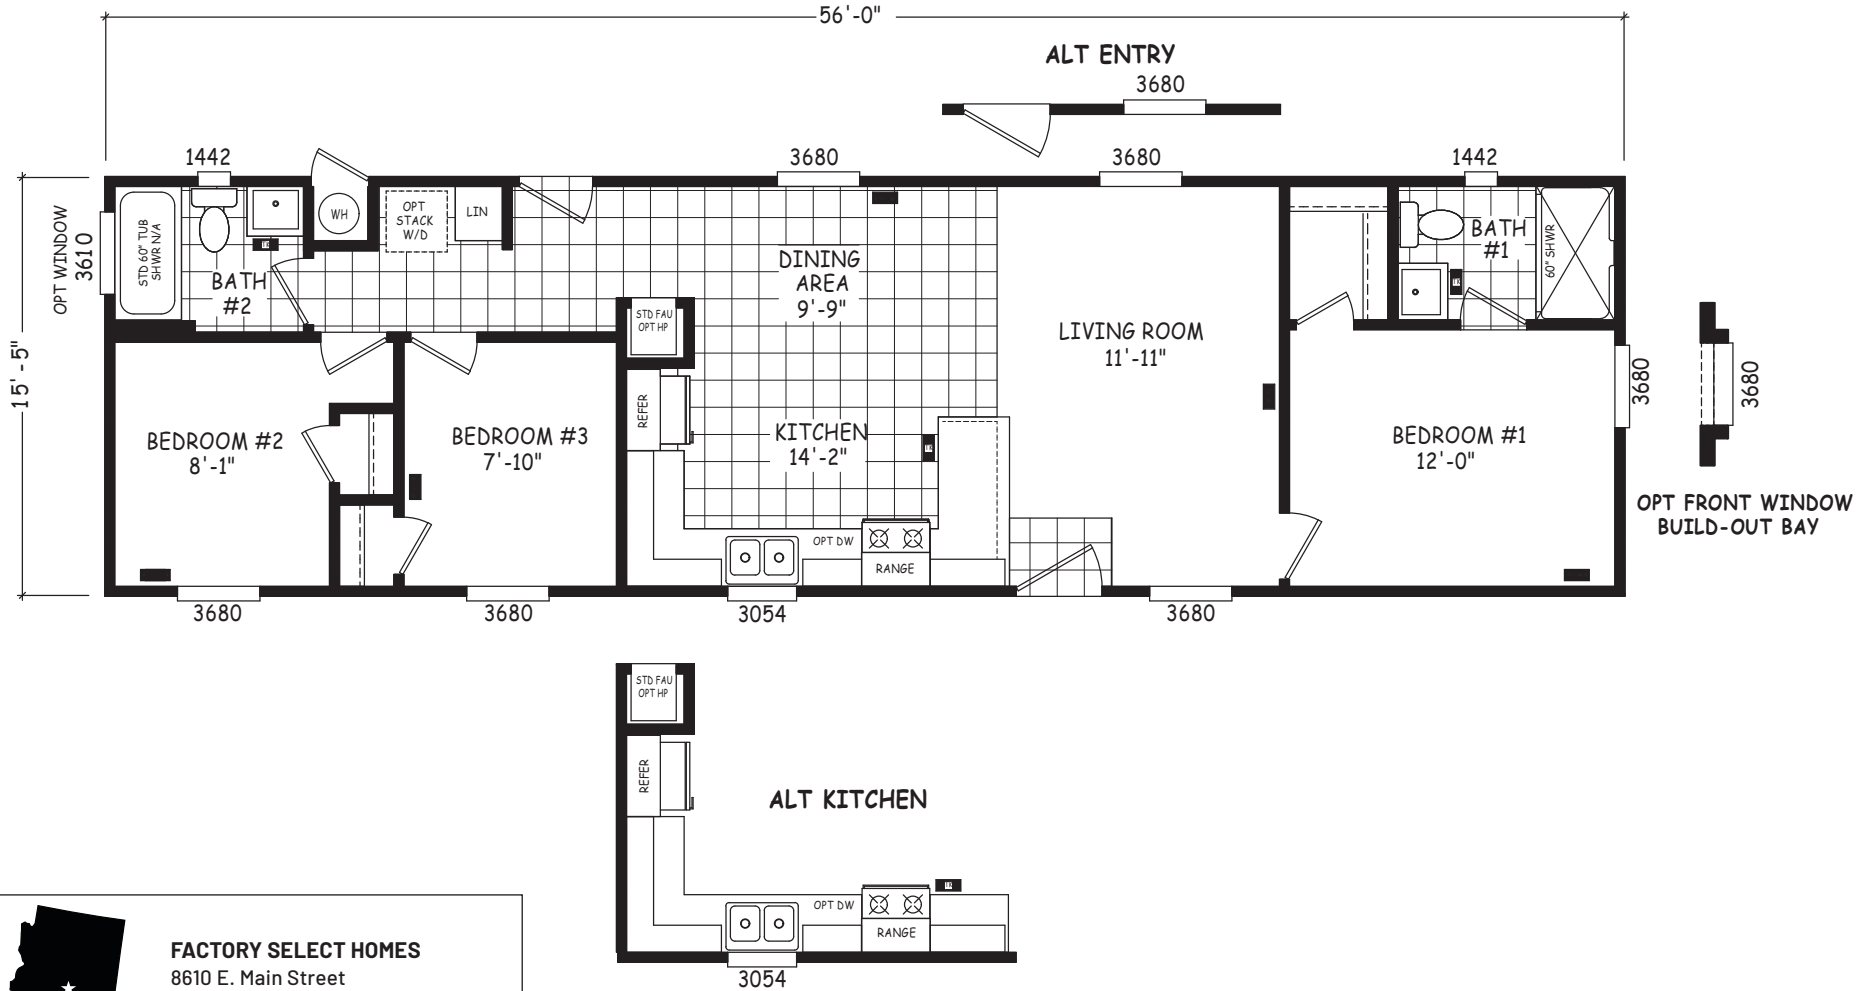

Treston

Encore Single Wide Series

864 SQ. FT. (Approximate) 3 Bedroom, 2 Bath

Last Updated: 12-8-22

FACTORY SELECT HOMES
8610 E. Main Street
Mesa, AZ 85207

FactorySelectMobileHomes.com | 1-800-670-1464

IMPORTANT: Alta Cima Corp reserves the right to modify, cancel or substitute products or features of this event at any time without prior notice or obligation. Pictures and other promotional materials are representative and may depict or contain floor plans, square footages, elevations, options, upgrades, extra design features, decorations, floor coverings, specialty light fixtures, custom paint and wall coverings, window treatments, landscaping, sound and alarm systems, furnishings, appliances, and other designer/decorator features and amenities that are not included as part of the home and/or may not be available at all locations. Home, pricing and community information is subject to change, and homes to prior sale, at any time without notice or obligation. ©2020 Alta Cima Corp. All rights reserved.