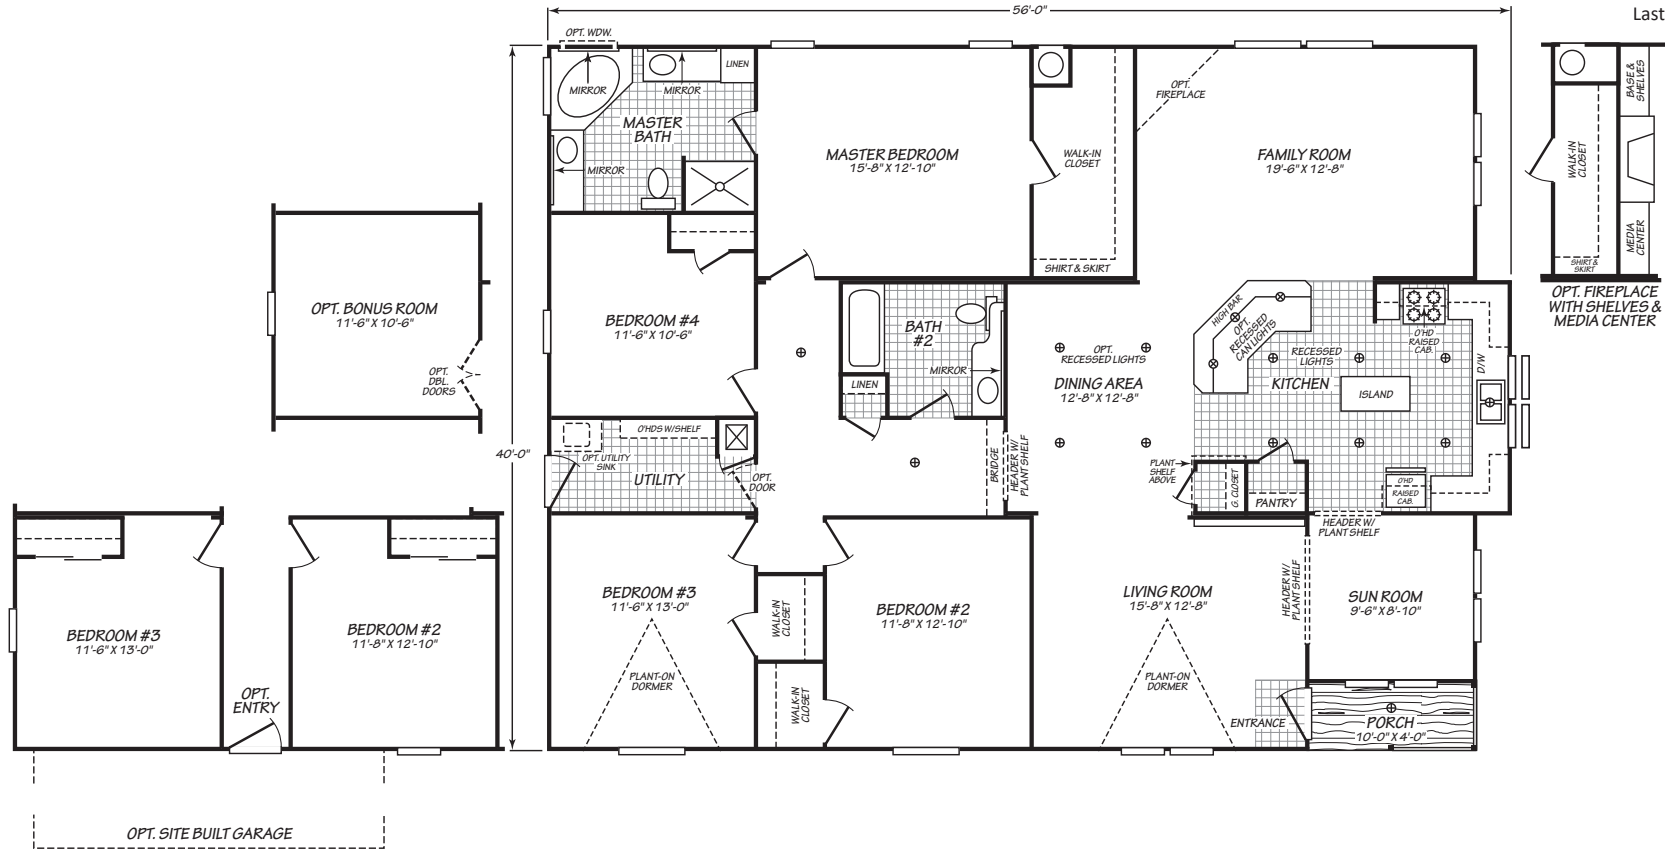

Tortolita

Vogue II Series

FactorySelectHomes

4 Bedrooms, 2 Baths
Approx. 2,146 Sq. Ft.

Last Updated: 8-16-19

• Flagstaff

FactorySelectHomes
Mesa

Factory Select Homes
8610 E. Main Street
Mesa, Arizona 85207