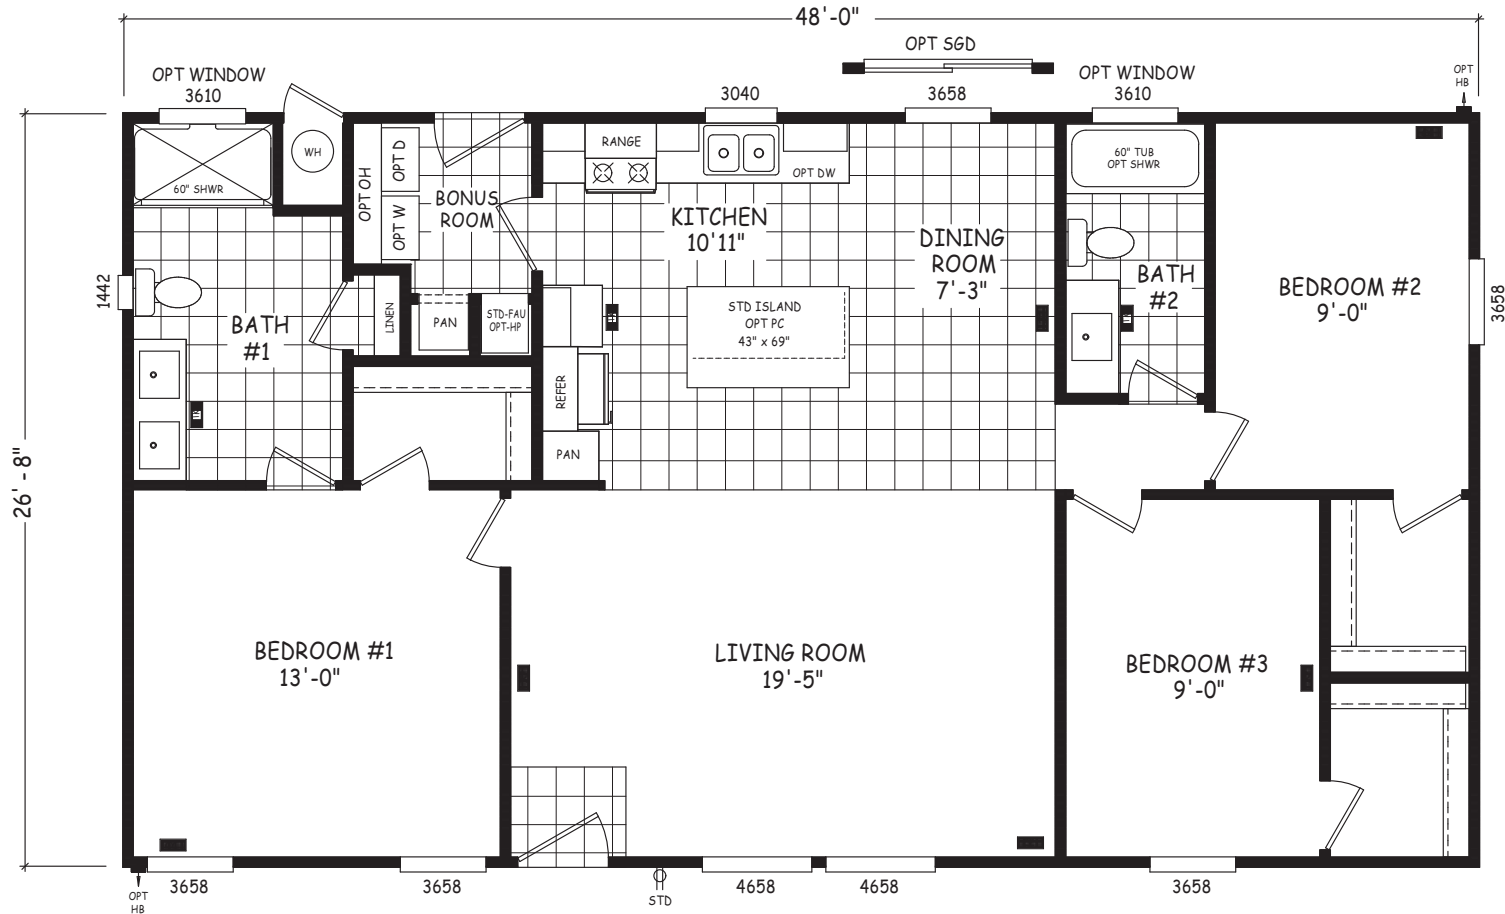

Torreón

Edge Series

1,280 SQ. FT. (Approximate) 3 Bedroom, 2 Bath

Last Updated: 8-22-22

FACTORY SELECT HOMES

8610 E. Main Street
Mesa, AZ 85207

FactorySelectMobileHomes.com | 1-800-670-1464

IMPORTANT: Alta Cima Corp reserves the right to modify, cancel or substitute products or features of this event at any time without prior notice or obligation. Pictures and other promotional materials are representative and may depict or contain floor plans, square footages, elevations, options, upgrades, extra design features, decorations, floor coverings, specialty light fixtures, custom paint and wall coverings, window treatments, landscaping, sound and alarm systems, furnishings, appliances, and other designer/decorator features and amenities that are not included as part of the home and/or may not be available at all locations. Home, pricing and community information is subject to change, and homes to prior sale, at any time without notice or obligation. ©2020 Alta Cima Corp. All rights reserved.