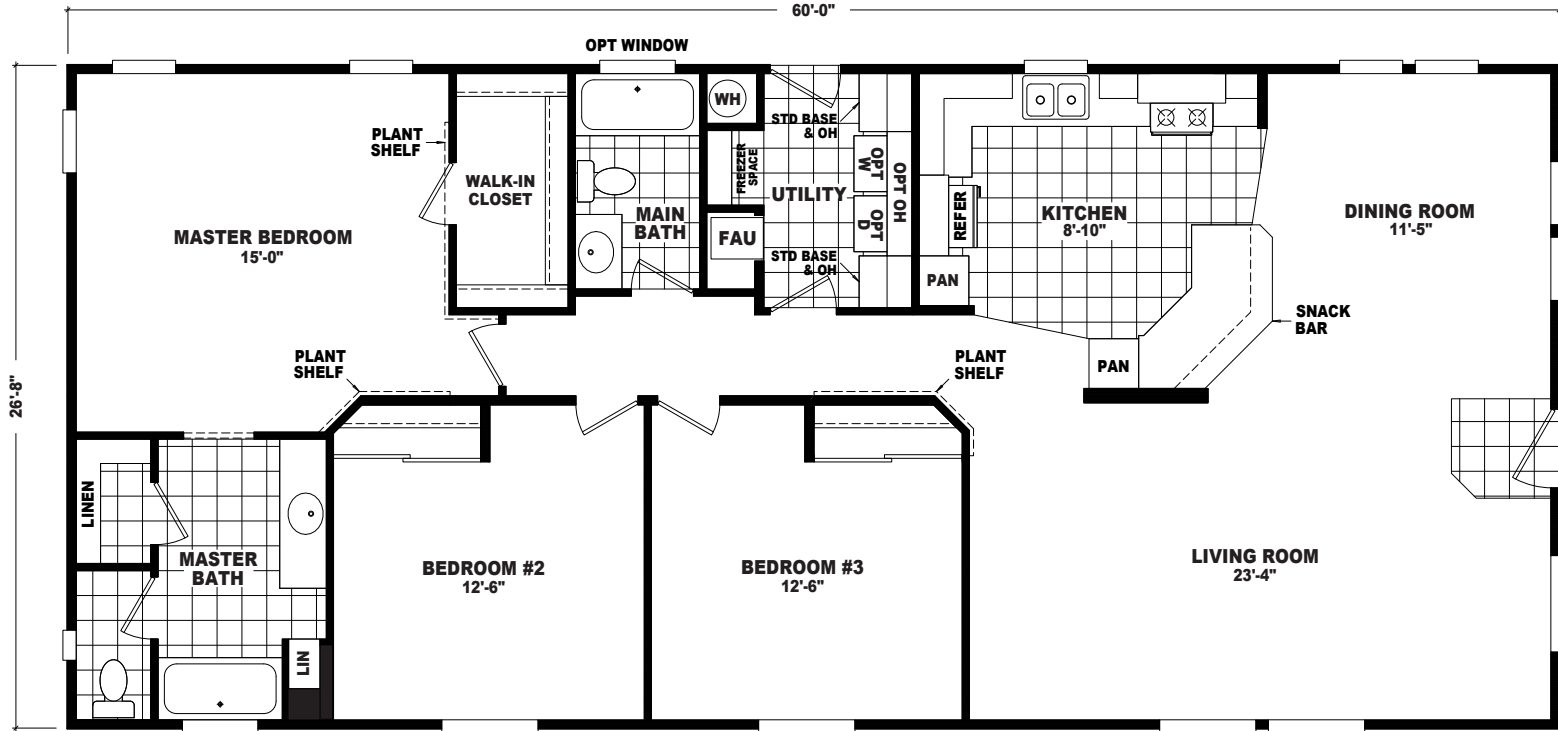

Torrance

Copper Villa Series 

FactorySelectHomes

3 Bedroom, 2 Bath
Approx. 1,600 Sq. Ft.

Last Updated: 1-13-17

OPT FLASH BATH

I authorize Factory Select Homes to build my house, per this plan.

X _____
Customer Signature/Date