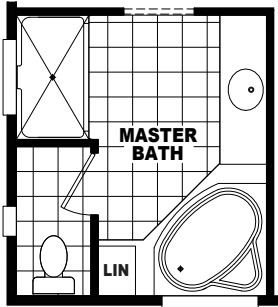

Torrance

Copper Villa Series 

FactorySelectHomes

3 Bedroom, 2 Bath
Approx. 1,600 Sq. Ft.

Last Updated: 1-13-17

OPT FLASH BATH

I authorize Factory Select Homes to build my house, per this plan.

X _____
Customer Signature/Date