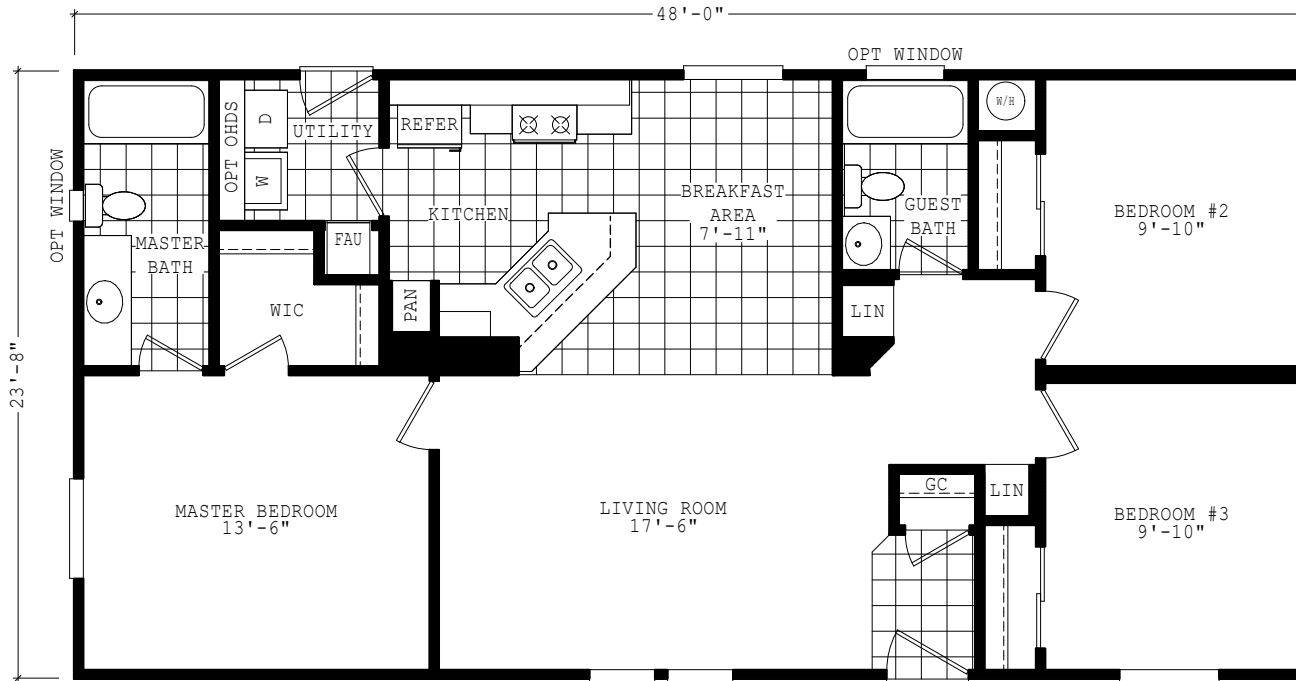

# Tibton

Liberty Series

1,136 SQ. FT. (Approximate) 3 Bedrooms, 2 Baths

Last Updated: 10-24-23

DOOR SIDE ELEVATION

OFFDOOR SIDE ELEVATION

FRONT ELEVATION

REAR ELEVATION

LB-24493A  
ELEVATIONS

**FACTORY SELECT HOMES**  
8610 E. Main Street  
Mesa, AZ 85207

**FactorySelectMobileHomes.com | 1-800-670-1464**

**IMPORTANT:** Alta Cima Corp reserves the right to modify, cancel or substitute products or features of this event at any time without prior notice or obligation. Pictures and other promotional materials are representative and may depict or contain floor plans, square footages, elevations, options, upgrades, extra design features, decorations, floor coverings, specialty light fixtures, custom paint and wall coverings, window treatments, landscaping, sound and alarm systems, furnishings, appliances, and other designer/decorator features and amenities that are not included as part of the home and/or may not be available at all locations. Home, pricing and community information is subject to change, and homes to prior sale, at any time without notice or obligation. ©2020 Alta Cima Corp. All rights reserved.