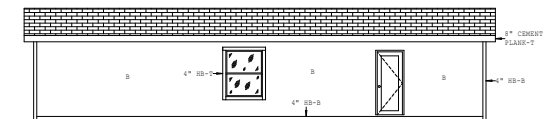

# Tibton

Liberty Series

1,136 SQ. FT. (Approximate) 3 Bedrooms, 2 Baths

Last Updated: 10-24-23

DOOR SIDE ELEVATION

OFFDOOR SIDE ELEVATION

FRONT ELEVATION

REAR ELEVATION

LB-24493A  
ELEVATIONS

**FACTORY SELECT HOMES**  
8610 E. Main Street  
Mesa, AZ 85207

**FactorySelectMobileHomes.com | 1-800-670-1464**

**IMPORTANT:** Alta Cima Corp reserves the right to modify, cancel or substitute products or features of this event at any time without prior notice or obligation. Pictures and other promotional materials are representative and may depict or contain floor plans, square footages, elevations, options, upgrades, extra design features, decorations, floor coverings, specialty light fixtures, custom paint and wall coverings, window treatments, landscaping, sound and alarm systems, furnishings, appliances, and other designer/decorator features and amenities that are not included as part of the home and/or may not be available at all locations. Home, pricing and community information is subject to change, and homes to prior sale, at any time without notice or obligation. ©2020 Alta Cima Corp. All rights reserved.