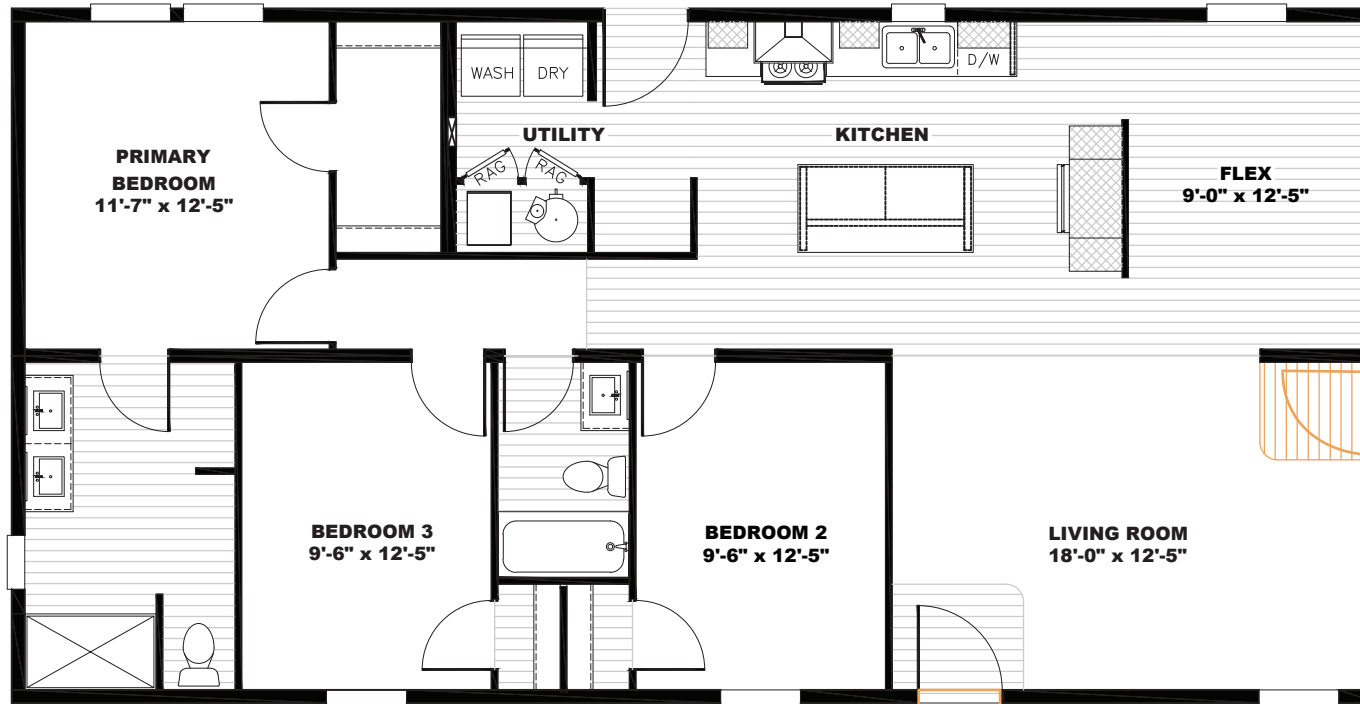

Theftford

Tempo Series - Multi Section

1,369 SQ. FT. (Approximate) 3 Bedroom, 2 Bath

Last Updated: 7-10-23

28' x 52'

Alternate Door Location Available

FACTORY SELECT HOMES

8610 E. Main Street
Mesa, AZ 85207