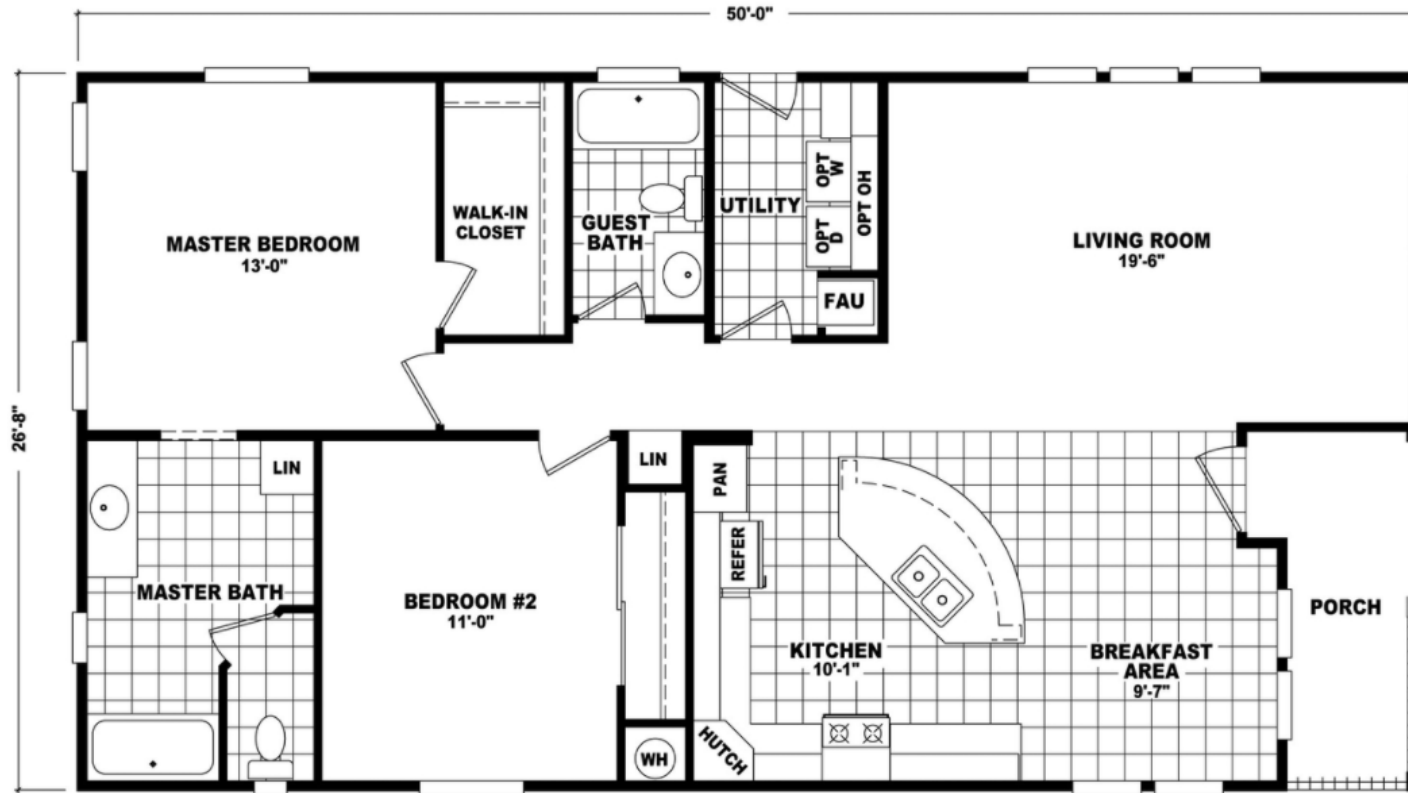

# Terrill

Value Porch Home Series

1,333 SQ. FT. (Approximate) 2 Bedrooms, 2 Baths

Last Updated: 7-21-21