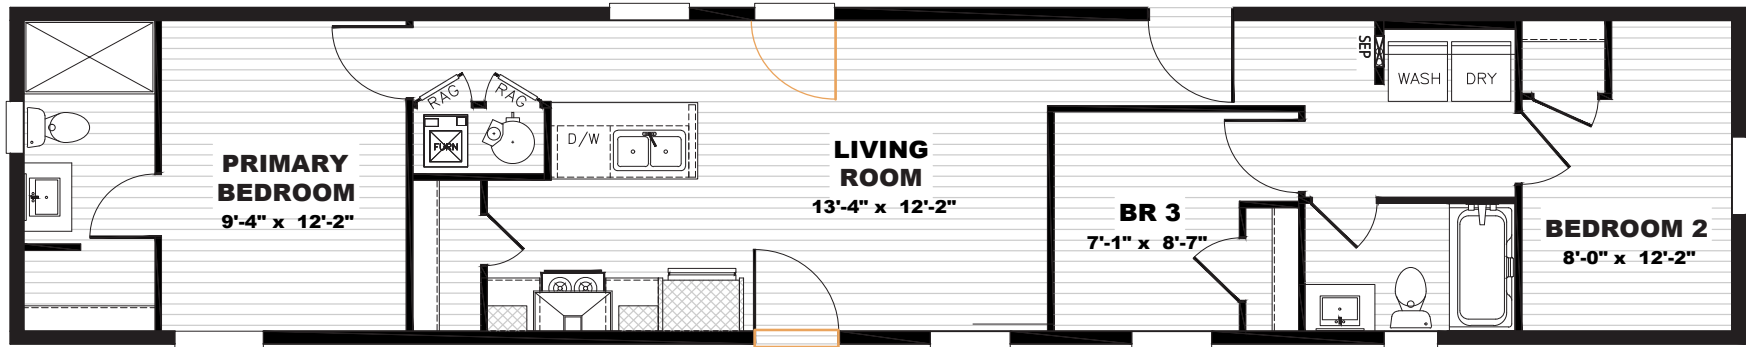

Taunton

Tempo Series - Single Section

869 SQ. FT. (Approximate) 3 Bedroom, 2 Bath

Last Updated: 7-10-23

14' x 66'

Alternate Door Location Available

FACTORY SELECT HOMES
8610 E. Main Street
Mesa, AZ 85207

FactorySelectMobileHomes.com | 1-800-670-1464