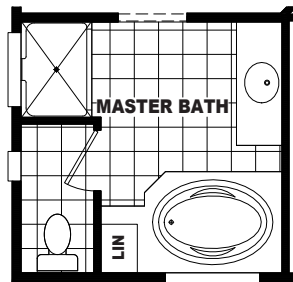

Superior

Copper Villa Series 

FactorySelectHomes

3 Bedrooms, 2 Baths
Approx. 1,386 Sq. Ft.

Last Updated: 11-26-18

OPT MASTER BATH

OPT DEN

• Flagstaff