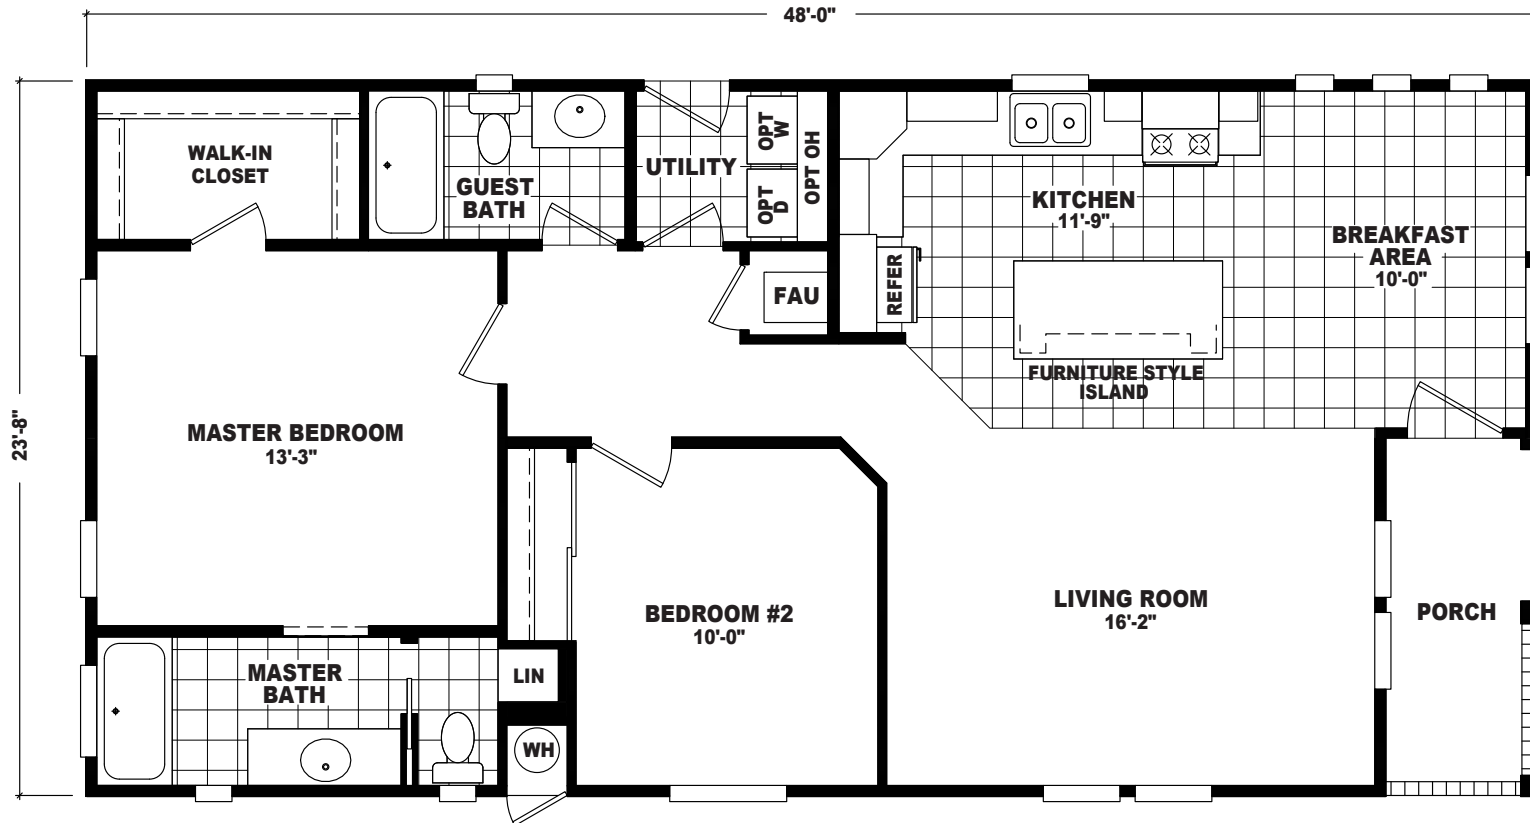

Sorrie

Westin Porch Series

1,136 SQ. FT. (Approximate) 2 Bedrooms, 2 Baths

Last Updated: 7-21-21

FACTORY SELECT HOMES

8610 E. Main Street
Mesa, AZ 85207

FactorySelectMobileHomes.com | 1-800-670-1464

IMPORTANT: Alta Cima Corp reserves the right to modify, cancel or substitute products or features of this event at any time without prior notice or obligation. Pictures and other promotional materials are representative and may depict or contain floor plans, square footages, elevations, options, upgrades, extra design features, decorations, floor coverings, specialty light fixtures, custom paint and wall coverings, window treatments, landscaping, sound and alarm systems, furnishings, appliances, and other designer/decorator features and amenities that are not included as part of the home and/or may not be available at all locations. Home, pricing and community information is subject to change, and homes to prior sale, at any time without notice or obligation. ©2020 Alta Cima Corp. All rights reserved.