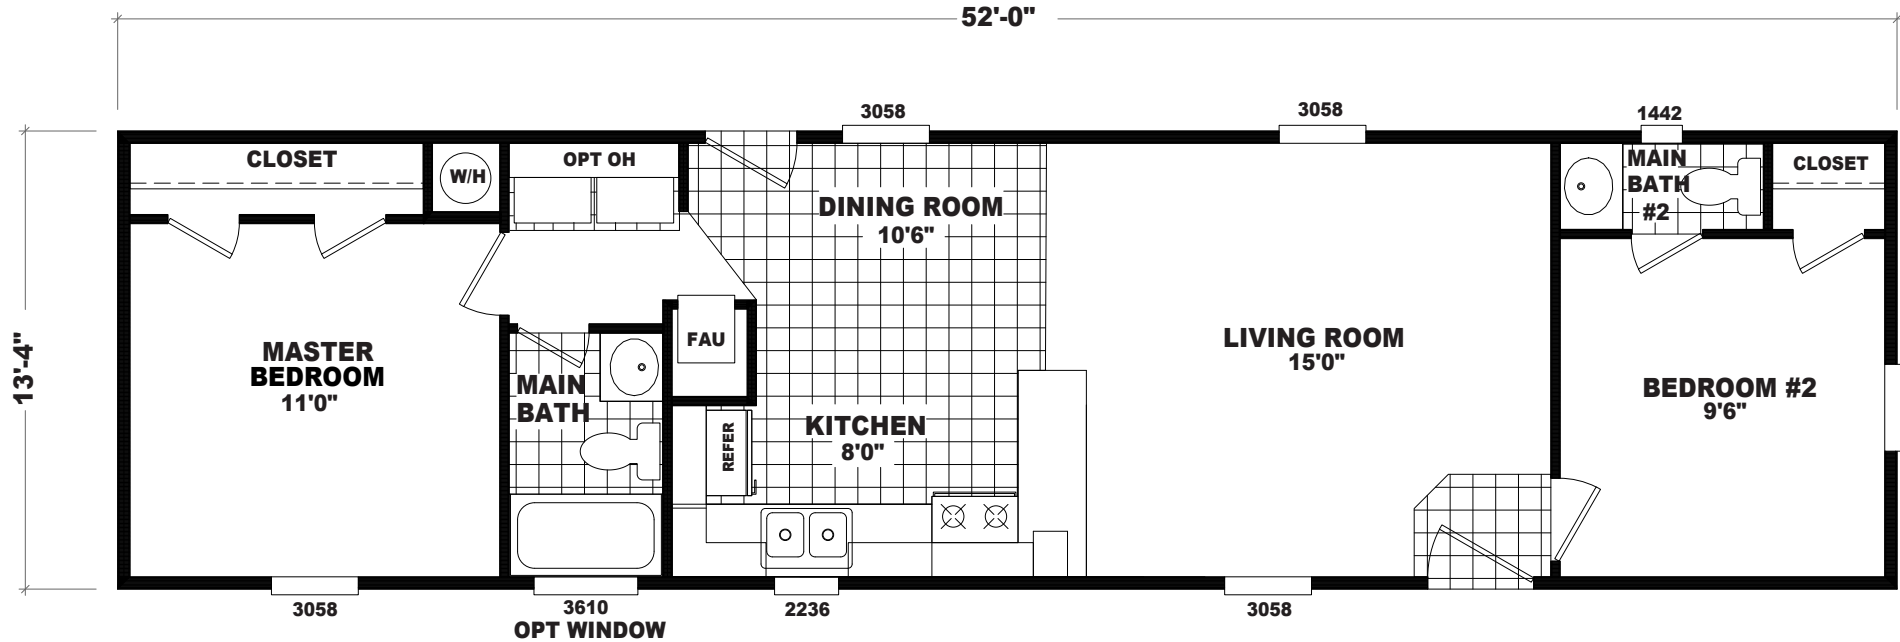

# Socorro

Laurel Manor Series 

# FactorySelectHomes

2 Bedroom, 2 Bath  
Approx. 693 Sq. Ft.

Last Updated: 8-5-16

• Flagstaff

  
© Mesa

**Factory Select Homes**  
8610 E. Main Street  
Mesa, Arizona 85207

I authorize Factory Select Homes to build my house, per this plan.