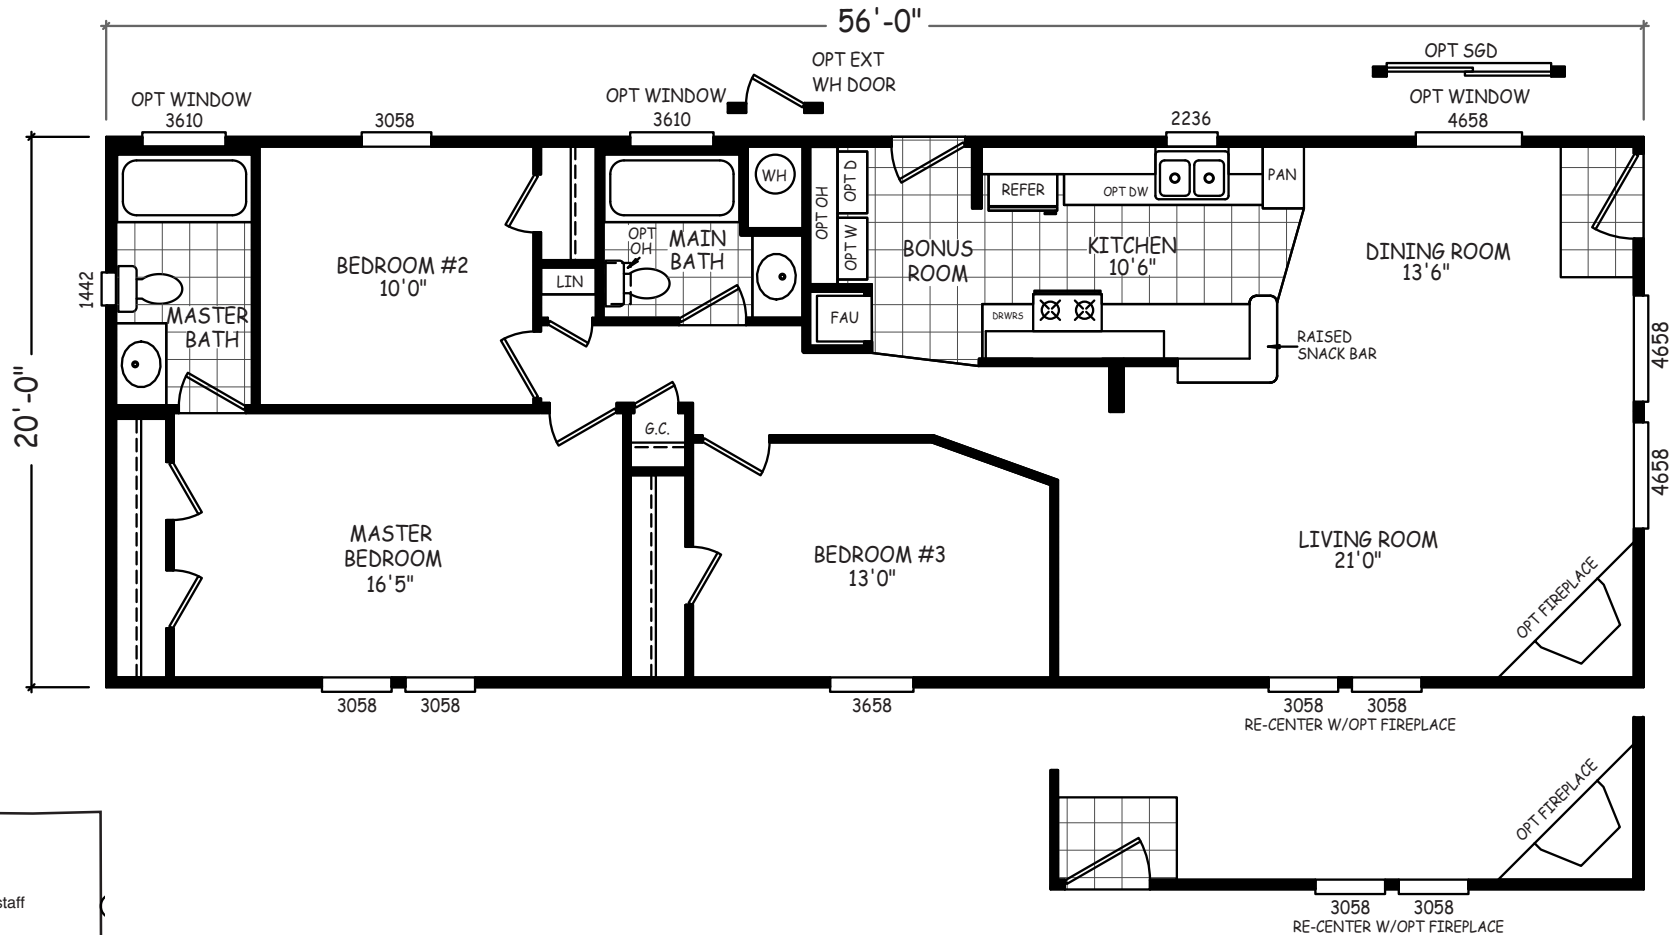

Silver Cliff

Laurel Manor Series 

FactorySelectHomes

3 Bedroom, 2 Bath
Approx. 1,120 Sq. Ft.

Last Updated: 10-30-17

• Flagstaff

© Mesa

Factory Select Homes
8610 E. Main Street
Mesa, Arizona 85207