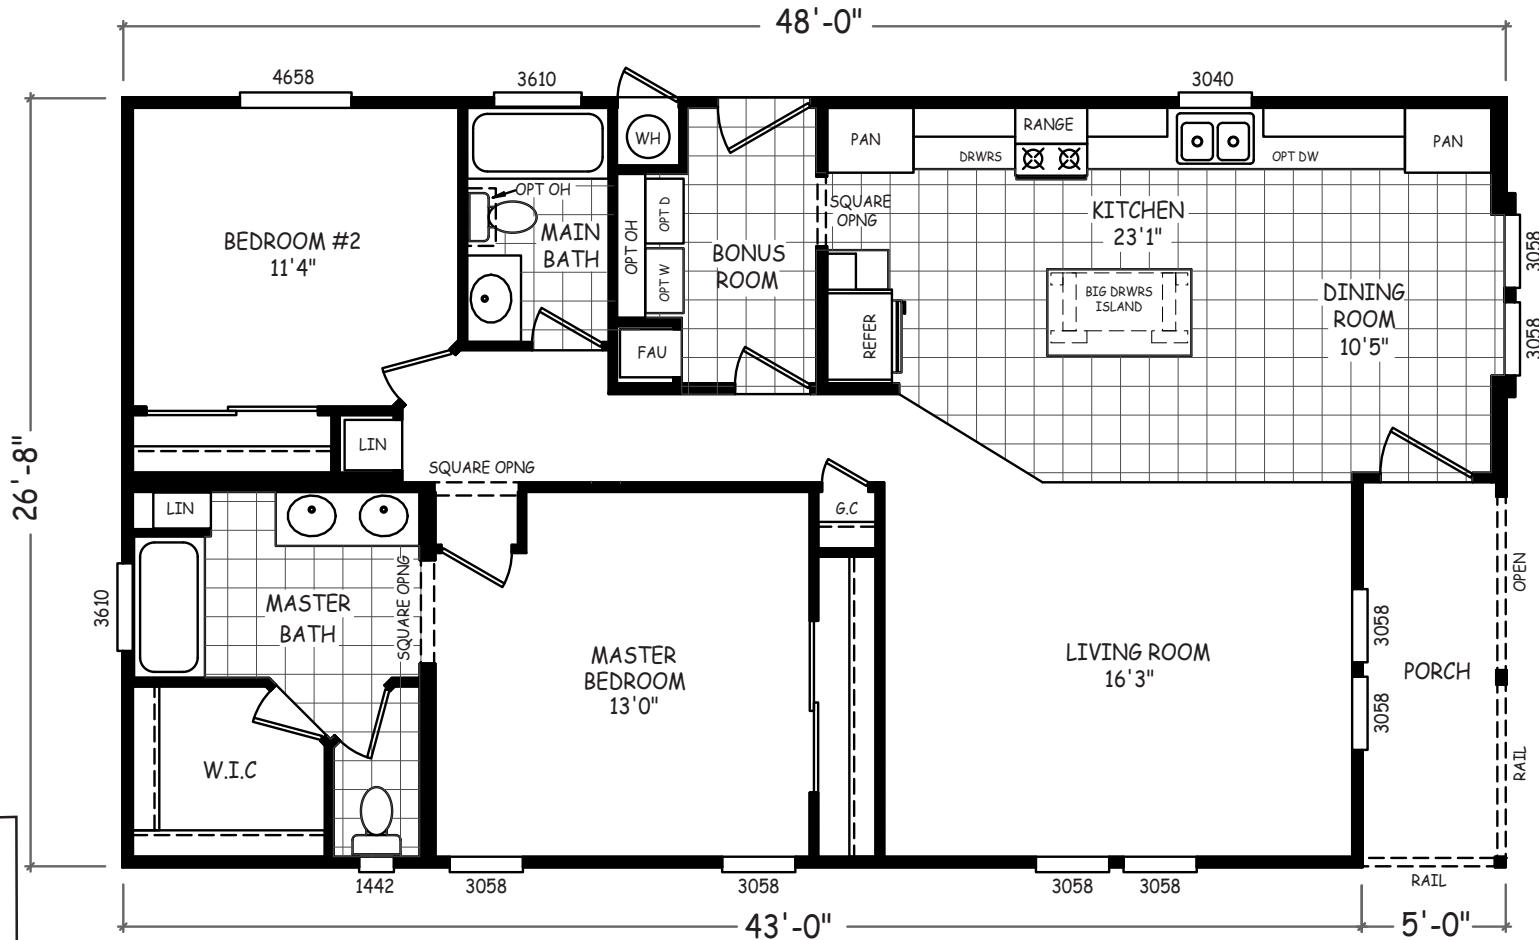

Sierra

Westview Series

FactorySelectHomes

2 Bedroom, 2 Bath
Approx. 1,280 Sq. Ft.

Last Updated: 9-21-16

Factory Select Homes
8610 E. Main Street
Mesa, Arizona 85207

I authorize Factory Select Homes to build my house, per this plan.