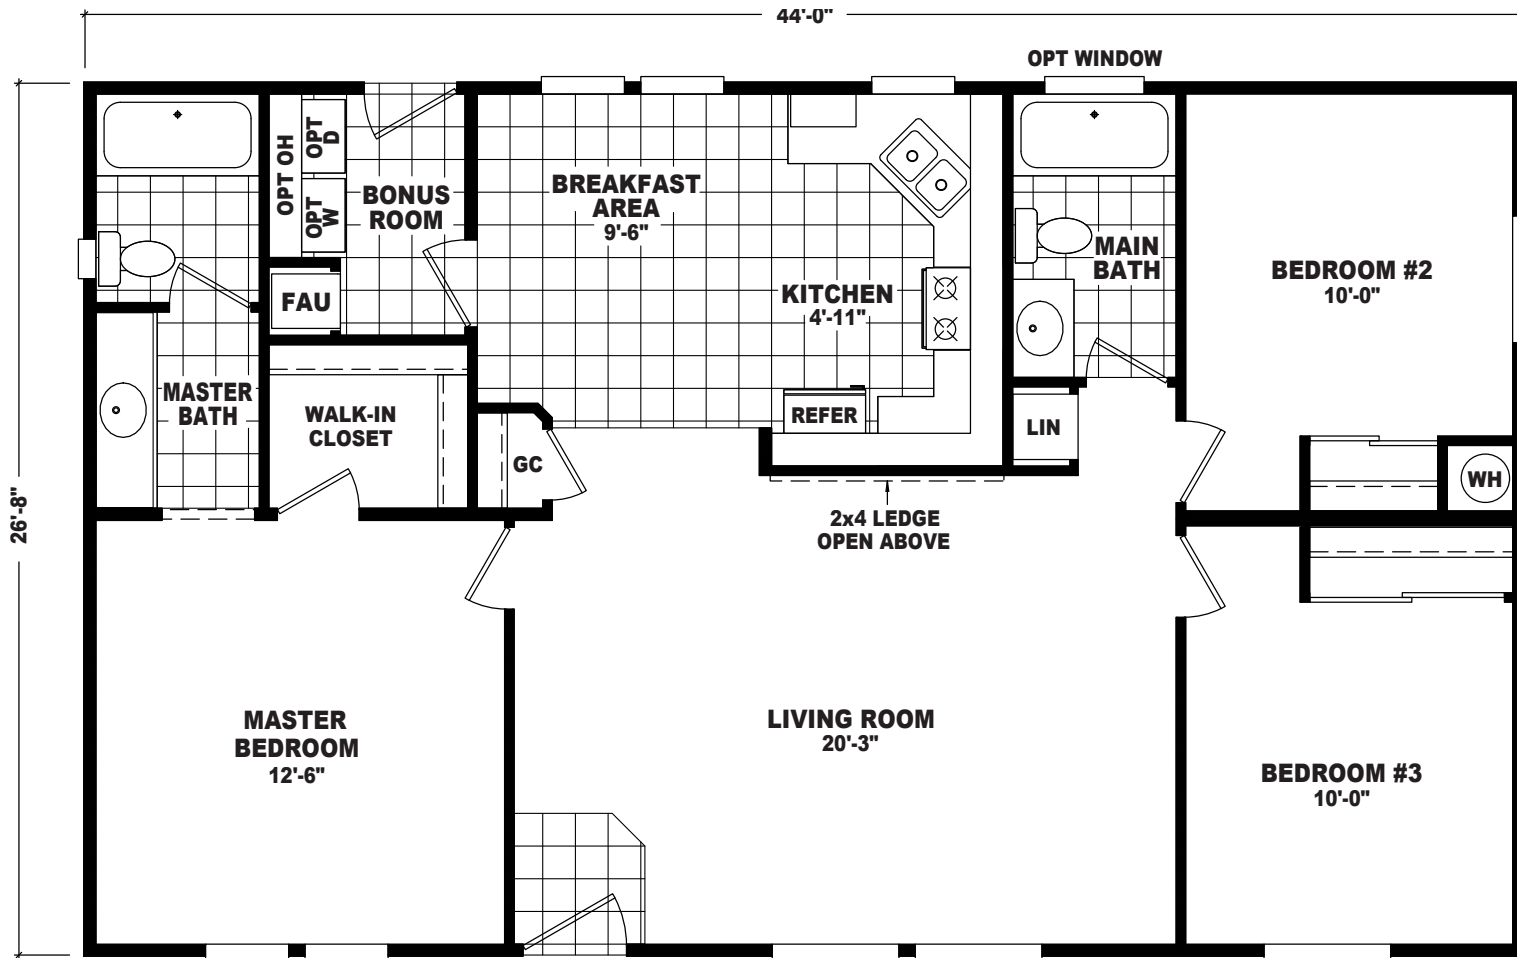

Sherwood

Copper Villa Series 

FactorySelectHomes

3 Bedroom, 2 Bath
Approx. 1,173 Sq. Ft.

Last Updated: 1-13-17

• Flagstaff

Mesa

Factory Select Homes
8610 E. Main Street
Mesa, Arizona 85207