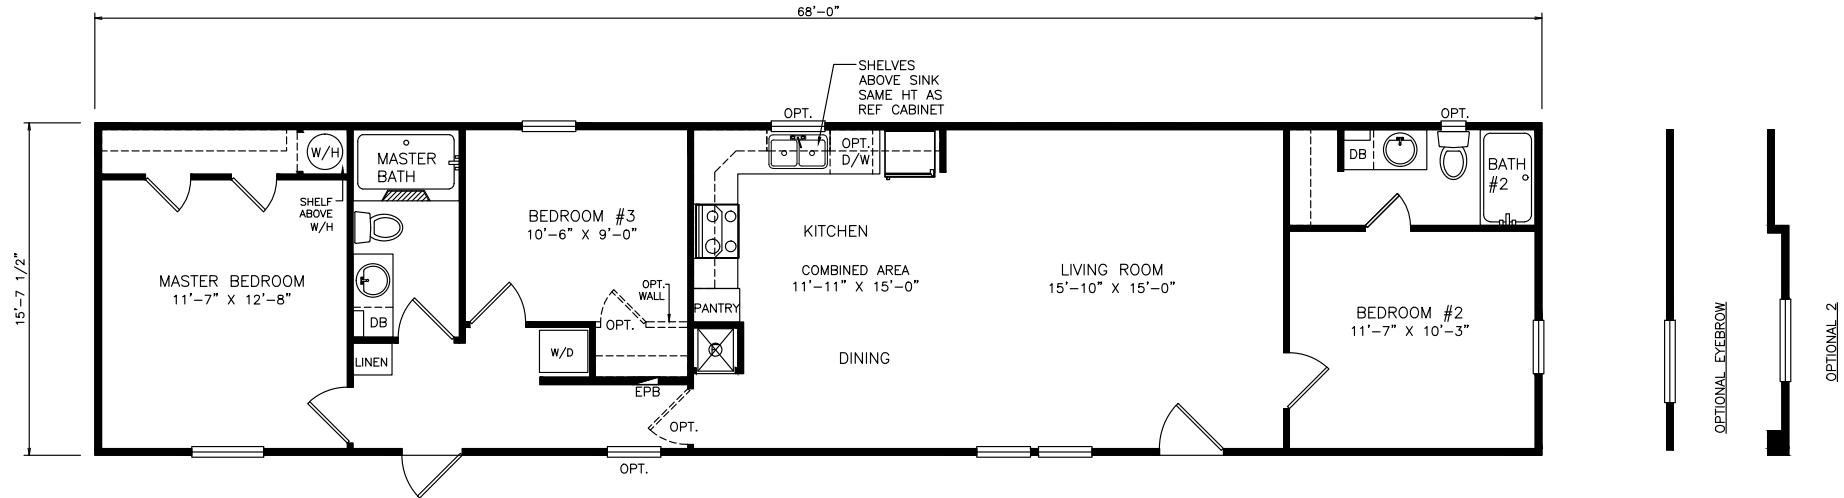

# Sesame

Select Series - Single Section Series

1,068 SQ. FT. (Approximate) 3 Bedrooms, 2 Baths

Last Updated: 12-7-21

**FACTORY SELECT HOMES**  
8610 E. Main Street  
Mesa, AZ 85207

**FactorySelectMobileHomes.com | 1-800-670-1464**